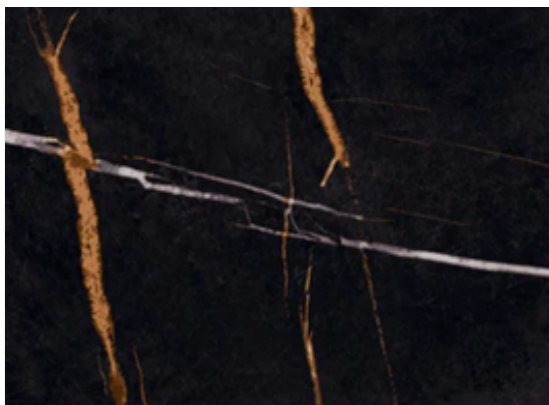

UV Sheets

Thunder

UV Marble Sheet
Size: 4'x9'

Mocha Veins

UV Marble Sheet
Size: 4'x9'

Nero Black

UV Marble Sheet
Size: 4'x9'

Note: Product images are for illustrative purposes only and may differ from the actual product. Due to differences in monitors, colours of products may also appear different to those shown on the site.