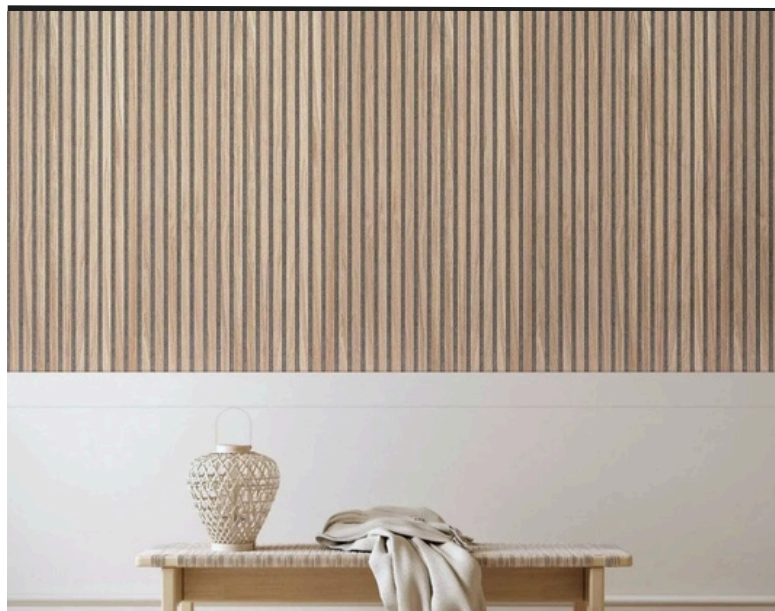

Fluted Panels

Charcoal

Fluted Panel

Size: 6.6"x111.8"

Cherry Wood

Fluted Panel

Size: 6.6"x111.8"

Fog Gray

Fluted Panel

Size: 6.6"x111.8"

Note: Product images are for illustrative purposes only and may differ from the actual product. Due to differences in monitors, colours of products may also appear different to those shown on the site.

Sand

Fluted Panel

Size: 6.6"x111.8"

Walnut

Fluted Panel

Size: 6.6"x111.8"

Light Oak

Fluted Panel