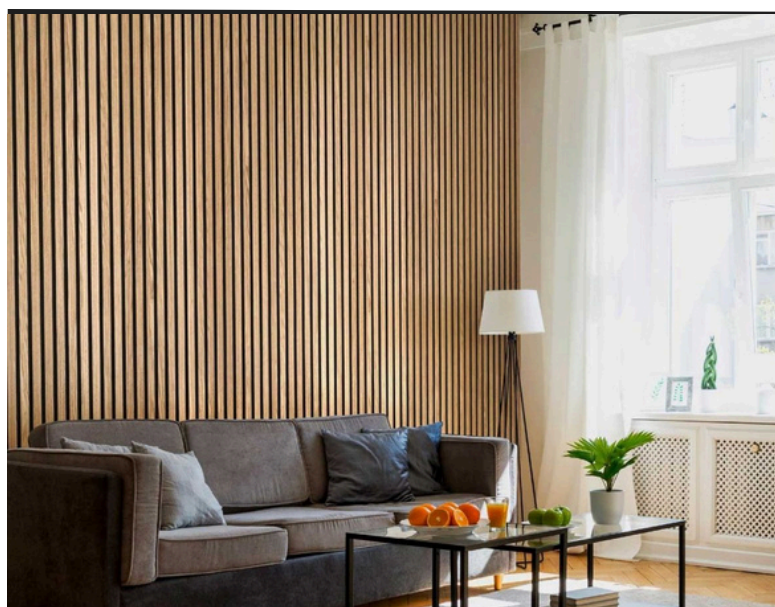

Light Oak

Fluted Panel

Size: 6.6"x111.8"

Note: Product images are for illustrative purposes only and may differ from the actual product. Due to differences in monitors, colours of products may also appear different to those shown on the site.