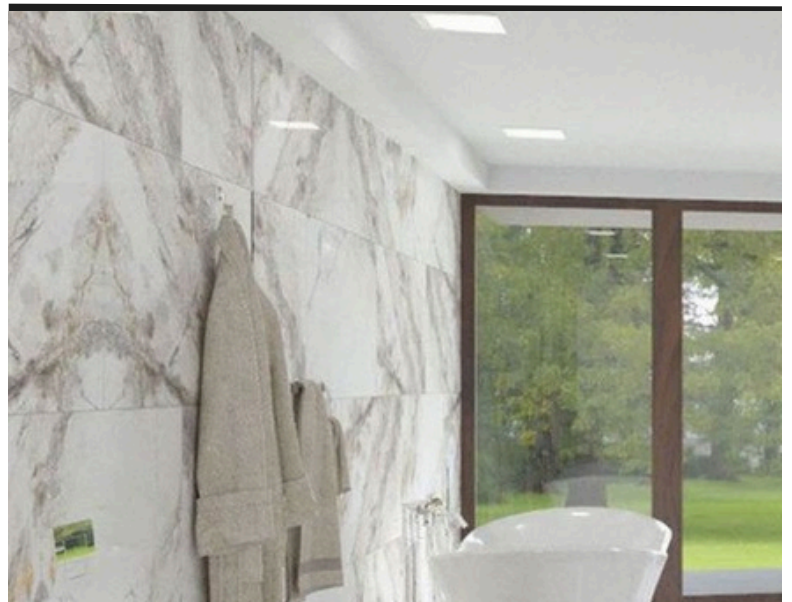

Mocha Veins

UV Marble Sheet
Size: 4'x9'