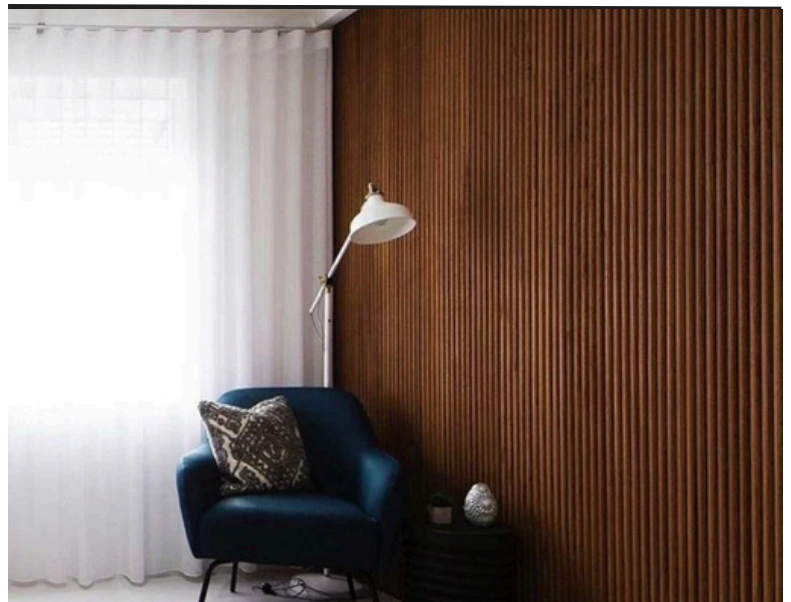

Fluted Panels

Charcoal

Fluted Panel

Size: 6.6"x111.8"

Cherry Wood

Fluted Panel

Size: 6.6"x111.8"

Fog Gray

Fluted Panel

Size: 6.6"x111.8"

Note: Product images are for illustrative purposes only and may differ from the actual product. Due to differences in monitors, colours of products may also appear different to those shown on the site.