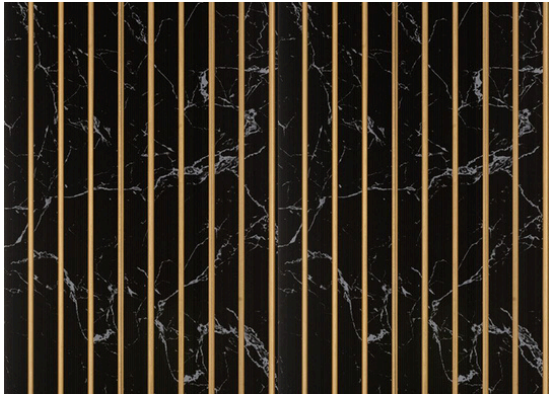

Sand

Fluted Panel

Size: 6.6"x111.8"

Walnut

Fluted Panel

Size: 6.6"x111.8"

Light Oak

Fluted Panel

Size: 6.6"x111.8"

Note: Product images are for illustrative purposes only and may differ from the actual product. Due to differences in monitors, colours of products may also appear different to those shown on the site.

Petroleum

Fluted Panel

Size: 6.6"x111.8"

Platinum

Fluted Panel

Size: 6.6"x111.8"

Note: Product images are for illustrative purposes only and may differ from the actual product. Due to differences in monitors, colours of products may also appear different to those shown on the site.