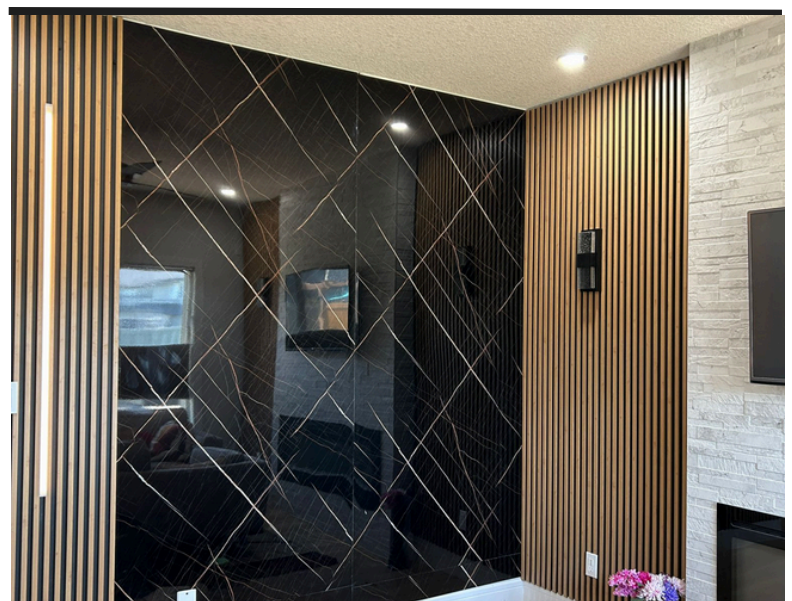

UV Sheets

Thunder

UV Marble Sheet
Size: 4'x9'

Mocha Veins

UV Marble Sheet
Size: 4'x9'

Nero Black

UV Marble Sheet
Size: 4'x9'

Note: Product images are for illustrative purposes only and may differ from the actual product. Due to differences in monitors, colours of products may also appear different to those shown on the site.