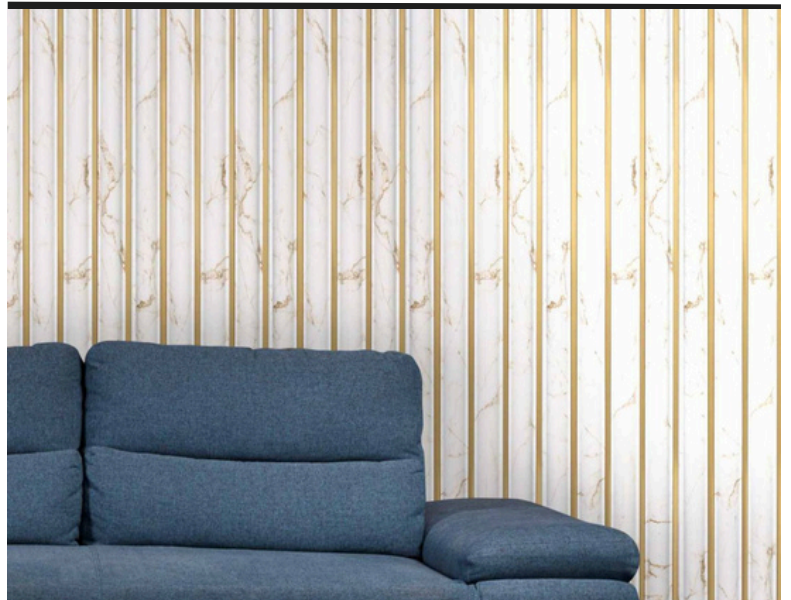

Petroleum

Fluted Panel

Size: 6.6"x111.8"

Platinum

Fluted Panel

Size: 6.6"x111.8"

Note: Product images are for illustrative purposes only and may differ from the actual product. Due to differences in monitors, colours of products may also appear different to those shown on the site.