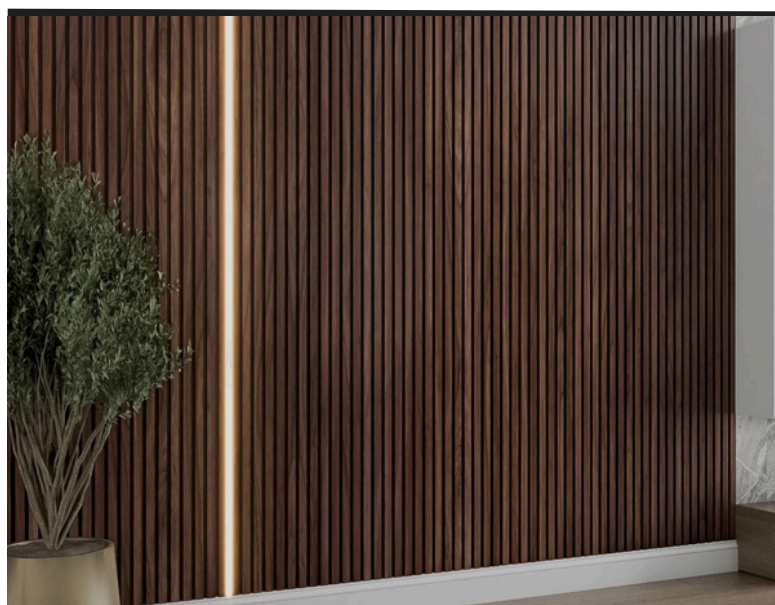

Sand

Fluted Panel

Size: 6.6"x111.8"

Walnut

Fluted Panel

Size: 6.6"x111.8"

Light Oak

Fluted Panel

Size: 6.6"x111.8"

Note: Product images are for illustrative purposes only and may differ from the actual product. Due to differences in monitors, colours of products may also appear different to those shown on the site.