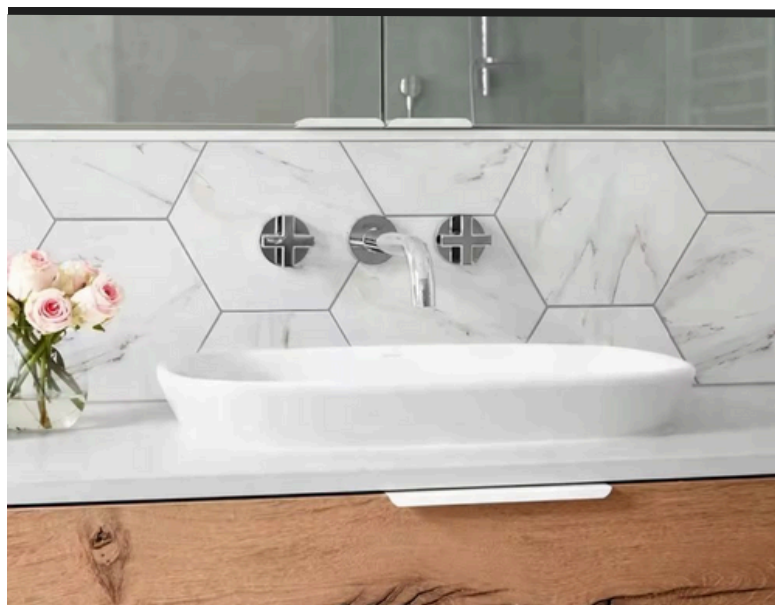

Hex Bianco Marble Matt

23009

Size: 8x8"

Finish: Matte