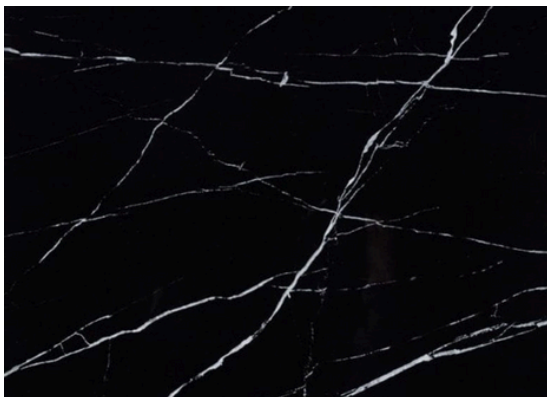

Nero Black

6816P

Size: 12x24", 24x24"

Finish: Polished