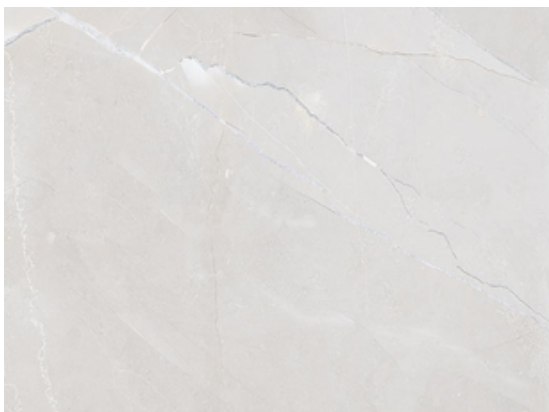

Marquiry Grey

Size: 12x24"

Finish: Polished

Note: Product images are for illustrative purposes only and may differ from the actual product. Due to differences in monitors, colours of products may also appear different to those shown on the site.