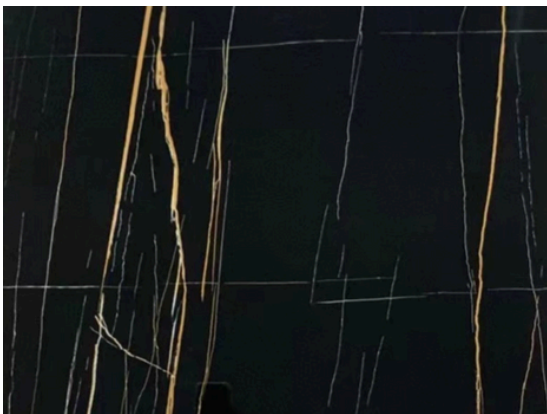

Nero Gold

F12803

Size: 24x48"

Finish: Polished

Note: Product images are for illustrative purposes only and may differ from the actual product. Due to differences in monitors, colours of products may also appear different to those shown on the site.