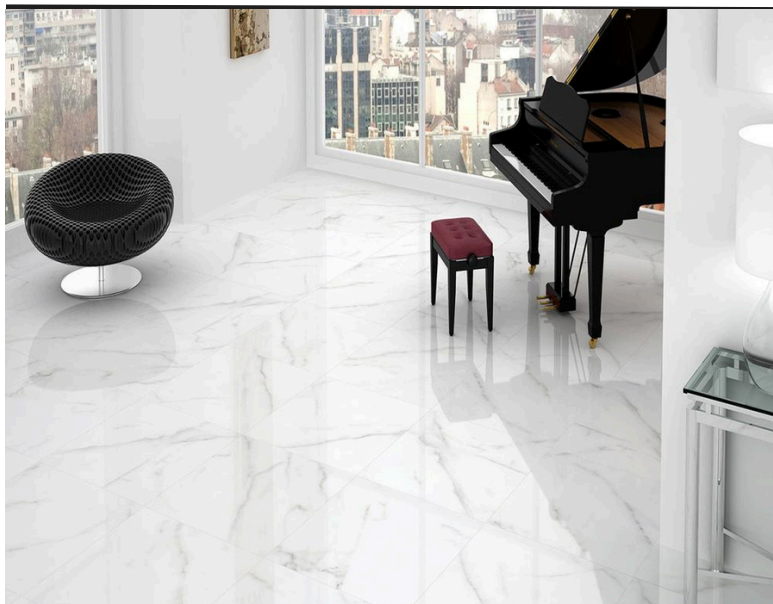

Carrara Grey

Size: 24x48"
Finish: Polished