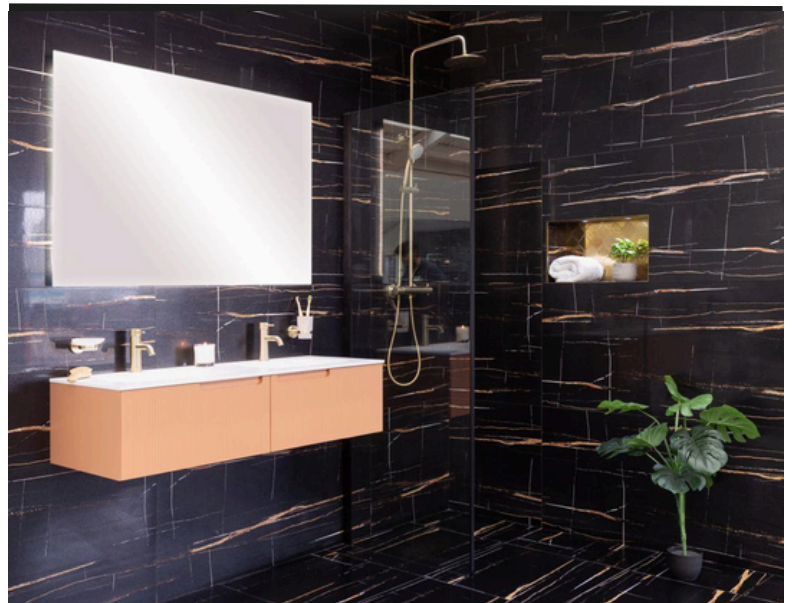

Nero Gold

YM6628

Size: 24x24"

Finish: Polished