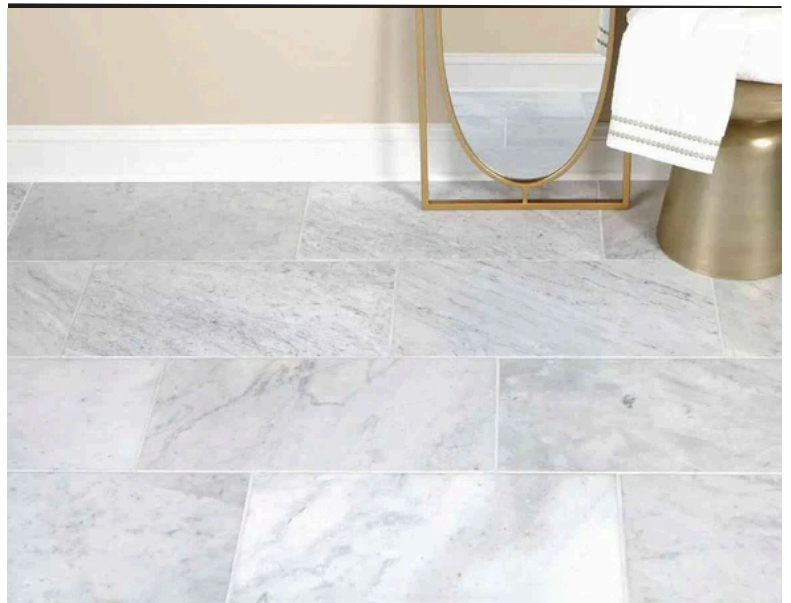

River Grey

6435P

Size: 12x24"

Finish: Polished