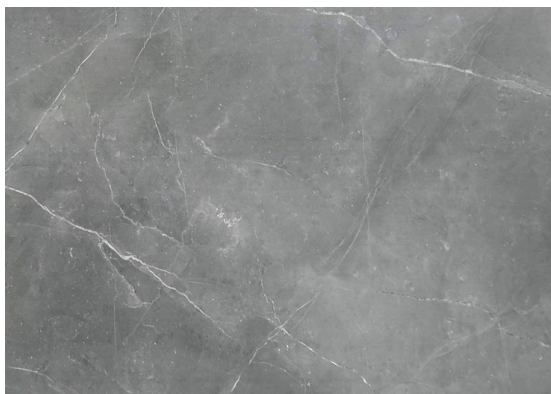

Meraki Grey

HW6766P

Size: 12x24"

Finish: Polished