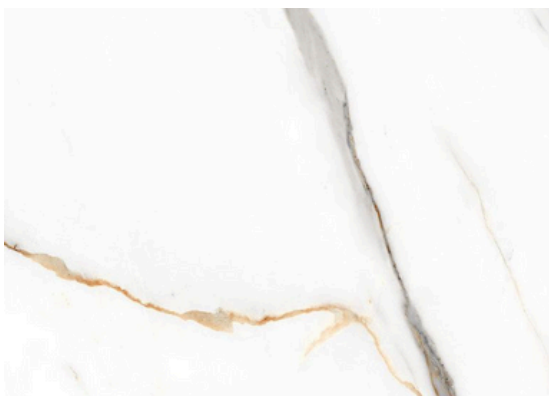

# Nebula Collate

Size: 12x24"

Finish: Polished

Note: Product images are for illustrative purposes only and may differ from the actual product. Due to differences in monitors, colours of products may also appear different to those shown on the site.