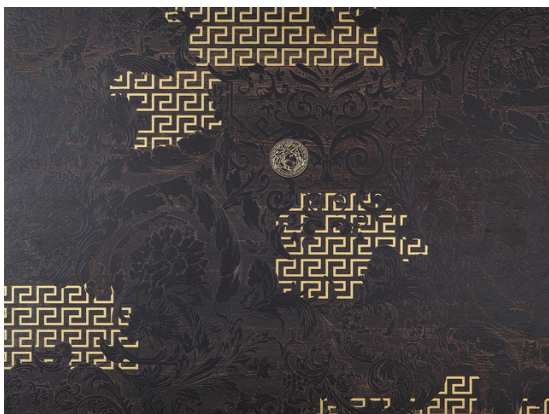

Finish: Polished

Dark Volcano

RUT-R8

Size: 24x24"

Finish: Matte

Note: Product images are for illustrative purposes only and may differ from the actual product. Due to differences in monitors, colours of products may also appear different to those shown on the site.

Designer Tiles

Gravity Gold

MIRO-M18

Size: 24x24"

Finish: Polished

Gravity Silver

MIRO-M17

Size: 24x24"

Finish: Polished

Sunstone Gold

DEC-723

Size: 24x24"

Finish: Polished

Note: Product images are for illustrative purposes only and may differ from the actual product. Due to differences in monitors, colours of products may also appear different to those shown on the site.