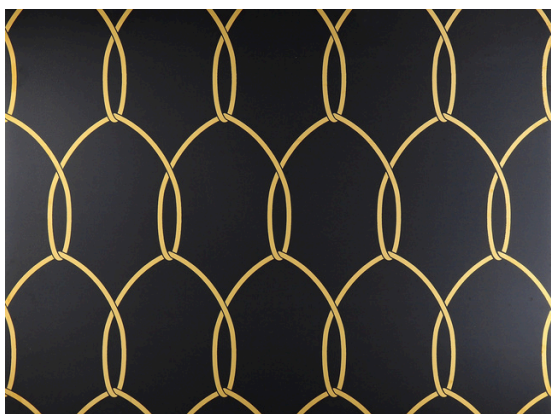

Finish: Matte

Monako Noir

MIRO-M42

Size: 24x24"

Finish: Polished

Note: Product images are for illustrative purposes only and may differ from the actual product. Due to differences in monitors, colours of products may also appear different to those shown on the site.