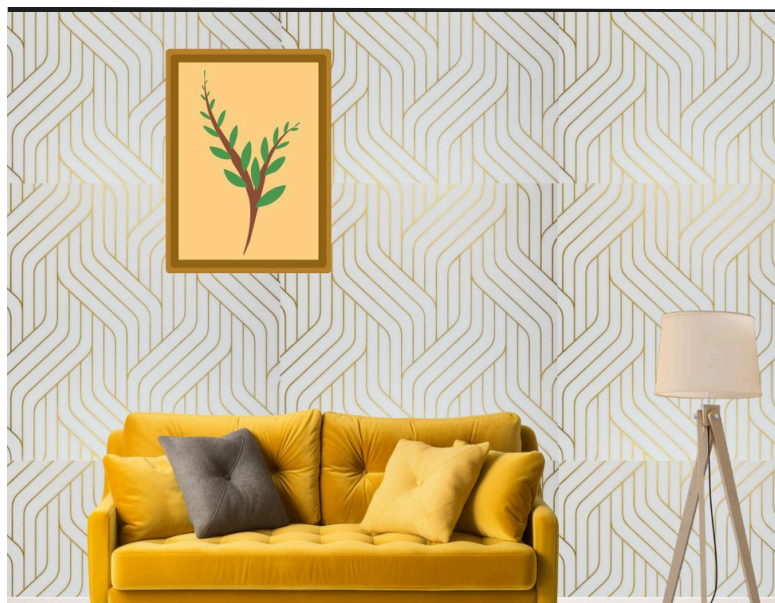

Designer Tiles

Merola

MIRO-M29

Size: 24x24"

Finish: Polished

Fusion Grey

WJ713

Size: 24x24"

Finish: Polished

Dark Volcano

RUT-R8

Size: 24x24"

Finish: Matte

Note: Product images are for illustrative purposes only and may differ from the actual product. Due to differences in monitors, colours of products may also appear different to those shown on the site.

Designer Tiles

Gravity Gold

MIRO-M18

Size: 24x24"

Finish: Polished

Gravity Silver

MIRO-M17

Size: 24x24"

Finish: Polished

Sunstone Gold

DEC-723

Size: 24x24"

Finish: Polished

Note: Product images are for illustrative purposes only and may differ from the actual product. Due to differences in monitors, colours of products may also appear different to those shown on the site.