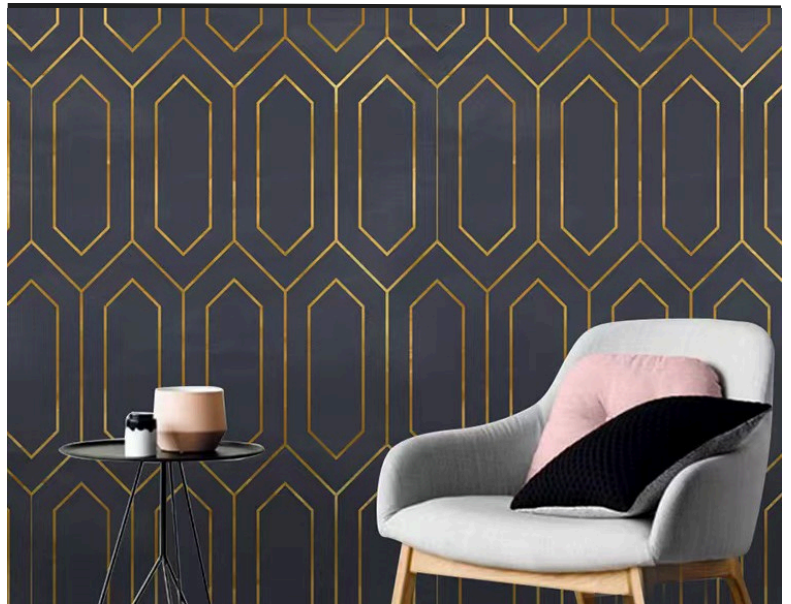

Designer Tiles

Dorian Black

MIRO-M3

Size: 24x24"

Finish: Polished