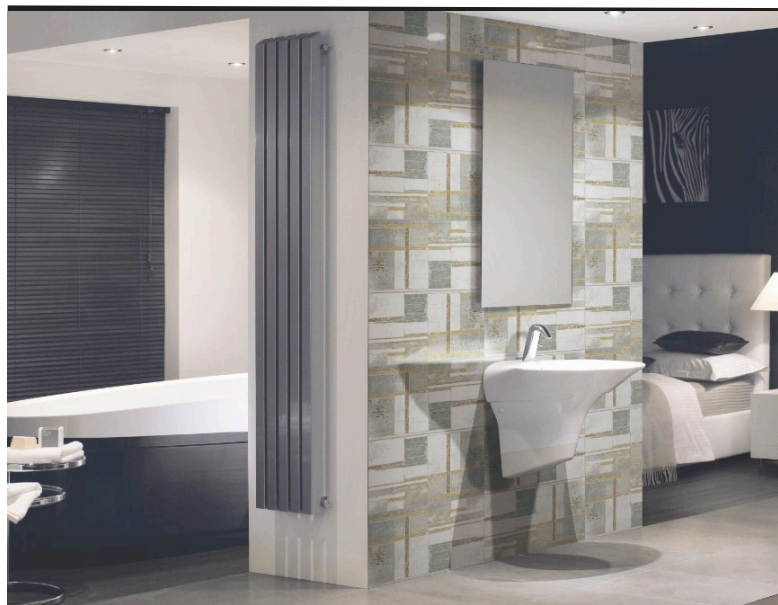

Fusion Grey

WJ713

Size: 24x24"

Finish: Matte