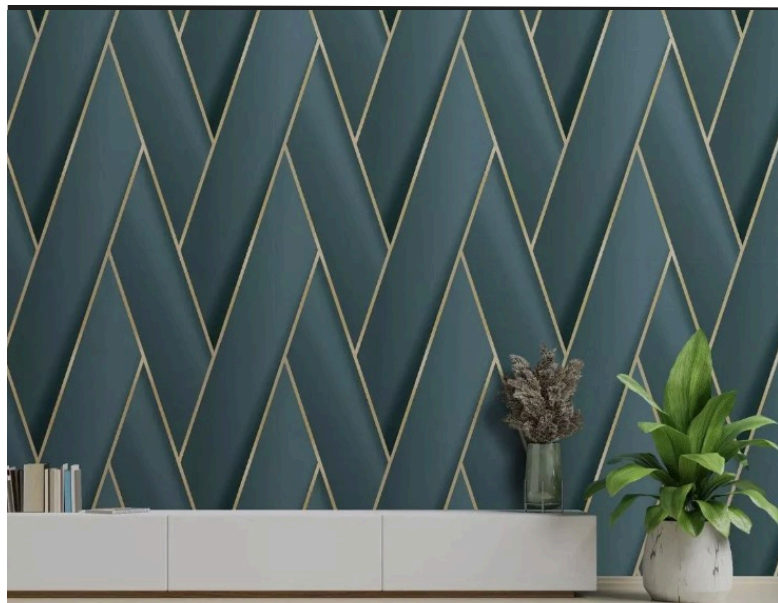

Designer Tiles

Merola

MIRO-M29

Size: 24x24"

Finish: Polished

Fusion Grey

WJ713

Size: 24x24"

Finish: Matte

Astra White

MIRO-M83

Size: 12x24"

Finish: Polished

Note: Product images are for illustrative purposes only and may differ from the actual product. Due to differences in monitors, colours of products may also appear different to those shown on the site.

Finish: Polished

Dark Volcano

RUT-R8

Size: 24x24"

Finish: Matte

Note: Product images are for illustrative purposes only and may differ from the actual product. Due to differences in monitors, colours of products may also appear different to those shown on the site.