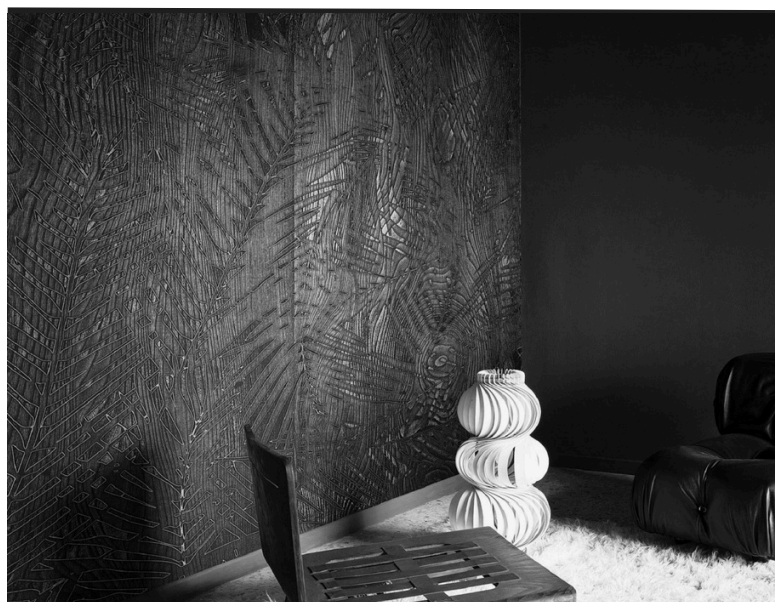

Flora Black

RUT-R6

Size: 24x24"

Finish: Matte