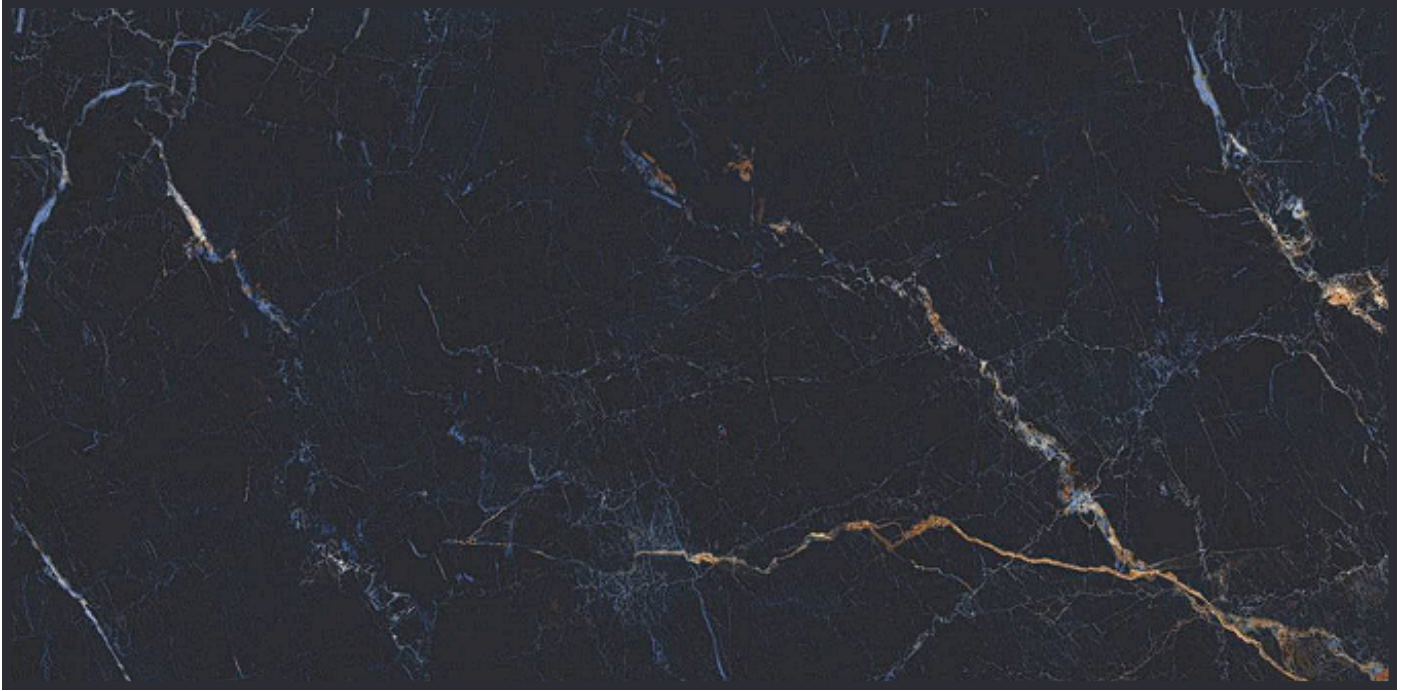

# AZUL CIELO

SIZE  
24X48"

SURFACE  
HIGH GLOSS

THICKNESS  
9MM