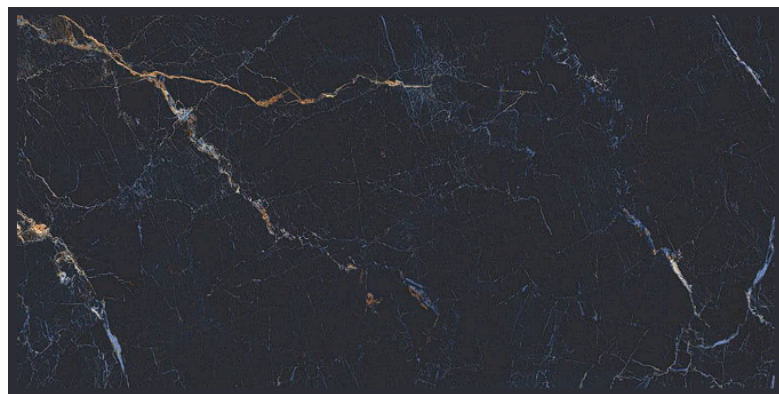

# AZUL CIELO

SIZE  
24X48"

SURFACE  
HIGH GLOSS

THICKNESS  
9MM