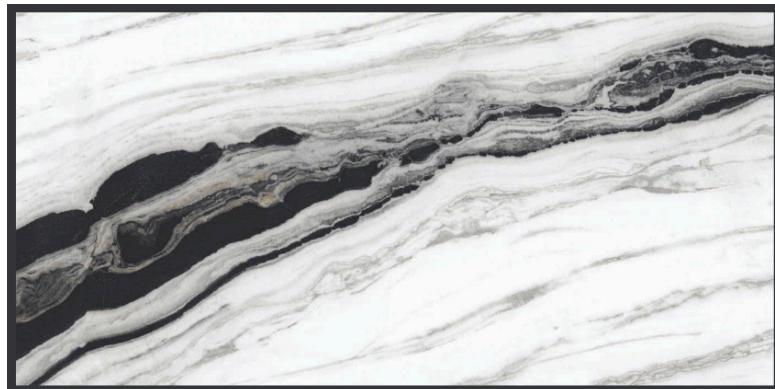

# COVELANO LASA

SIZE  
24X48"

SURFACE  
HIGH GLOSS

THICKNESS  
9MM