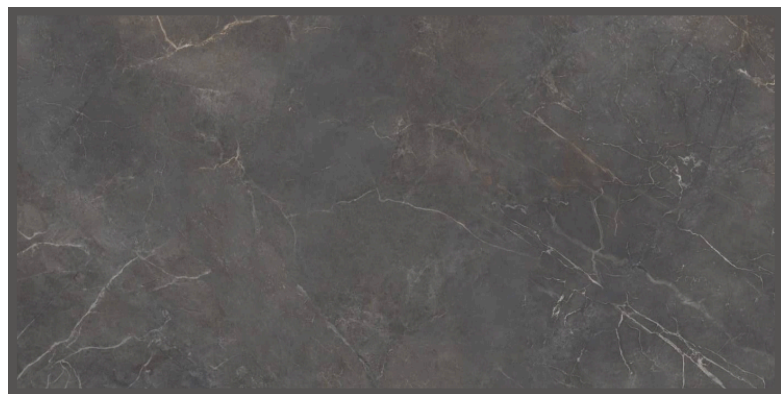

SIZE
24X48"

SURFACE
HIGH GLOSS

THICKNESS
9MM