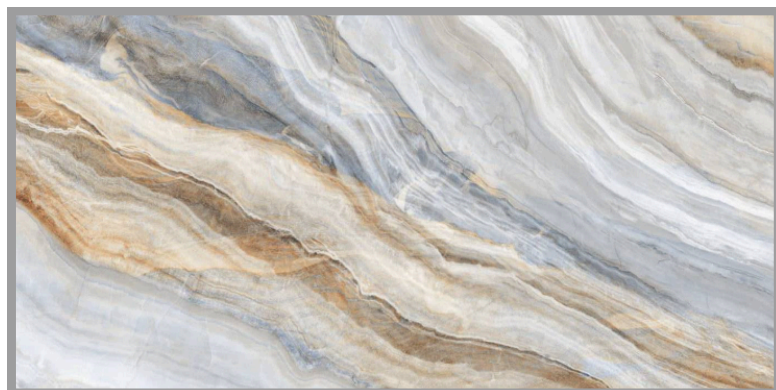

# BETHANY BLUE

SIZE  
24X48"

SURFACE  
HIGH GLOSS

THICKNESS  
9MM