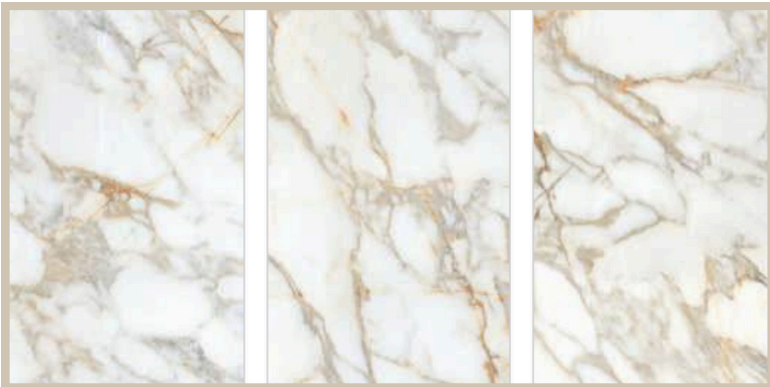

ALEX CALACATTA