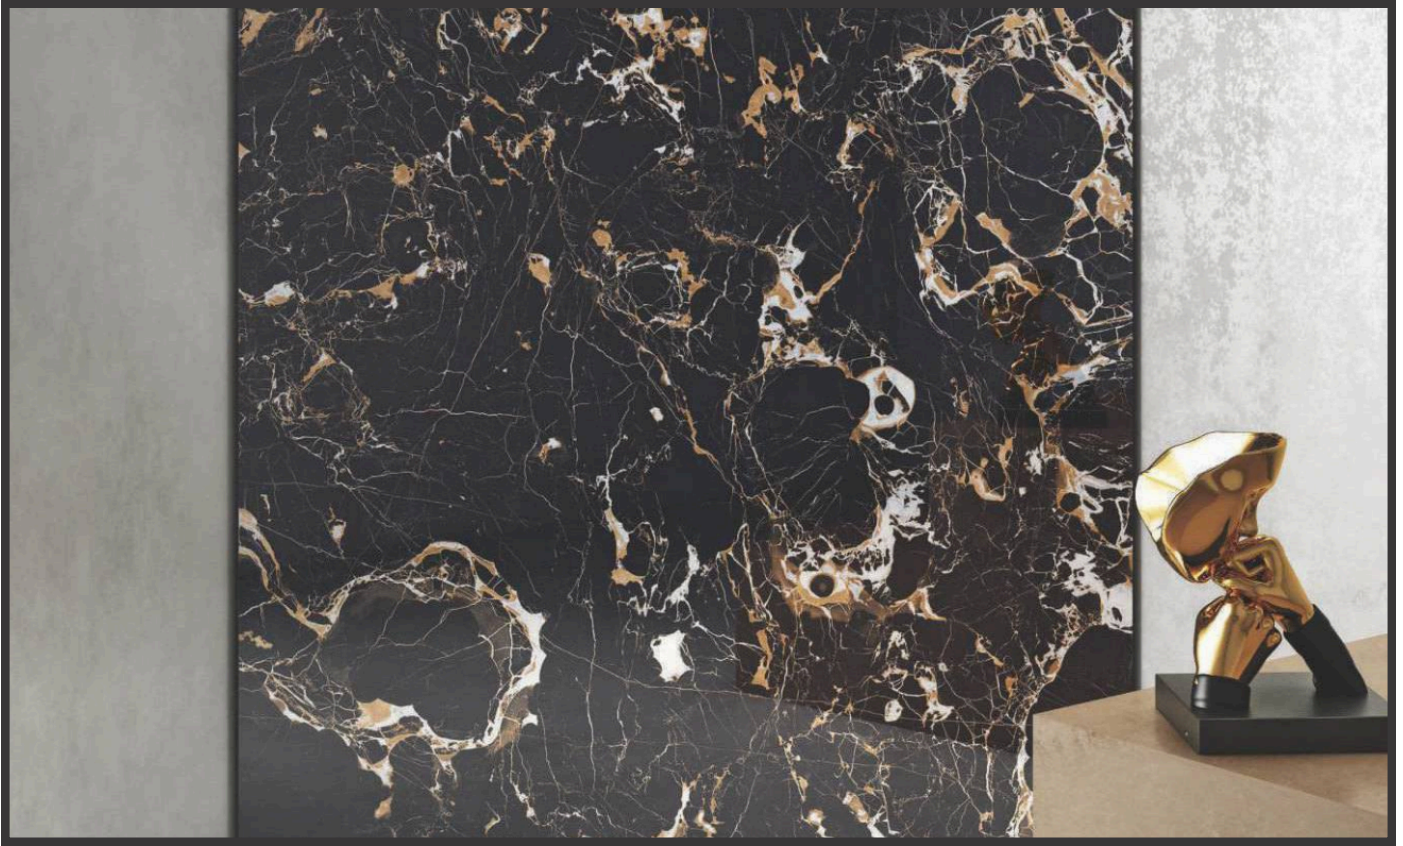

# PORTORO GOLD

SIZE  
24X48"

SURFACE  
HIGH GLOSS

THICKNESS  
9MM