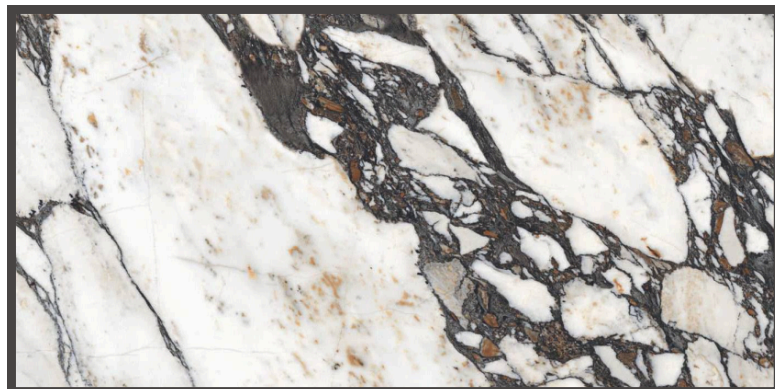

SIZE
24X48"

SURFACE
HIGH GLOSS