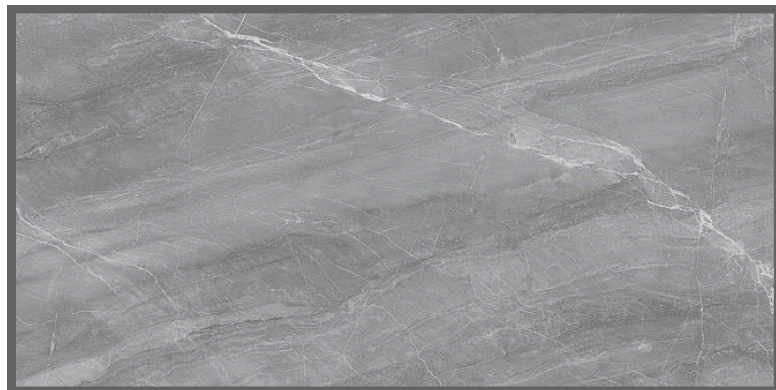

SIZE
24X48"

SURFACE
HIGH GLOSS

THICKNESS
9MM