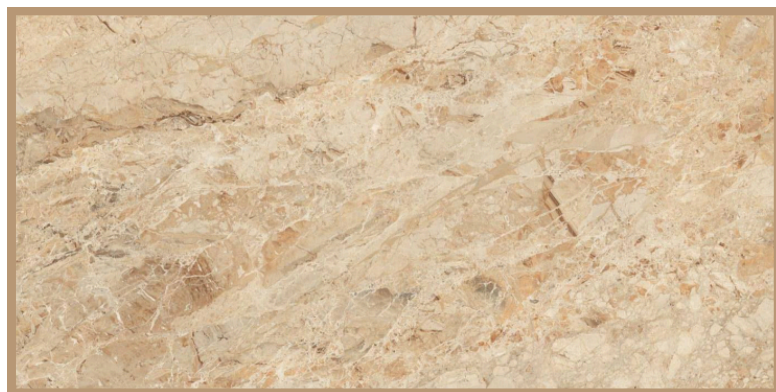

SIZE
24X48"

SURFACE
HIGH GLOSS

THICKNESS
9MM