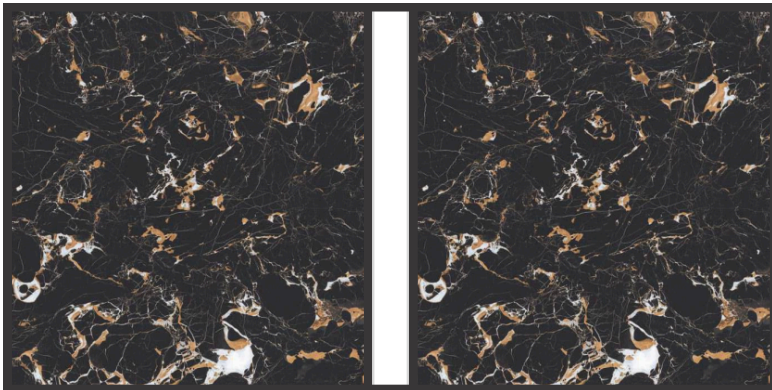

PORTORO GOLD

SIZE
24X48"

SURFACE
HIGH GLOSS

THICKNESS
9MM