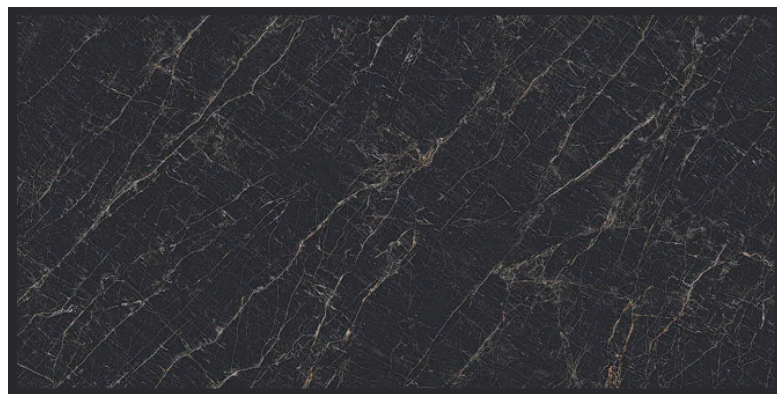

SIZE
24X48"

SURFACE
HIGH GLOSS

THICKNESS
9MM