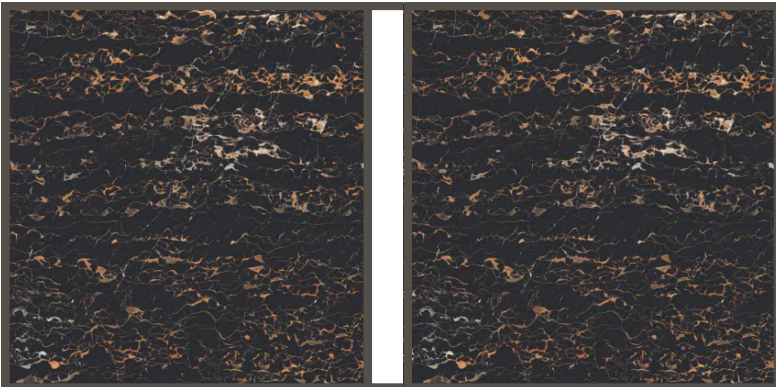

PORTORO

SIZE
24X48"

SURFACE
HIGH GLOSS

THICKNESS
9MM