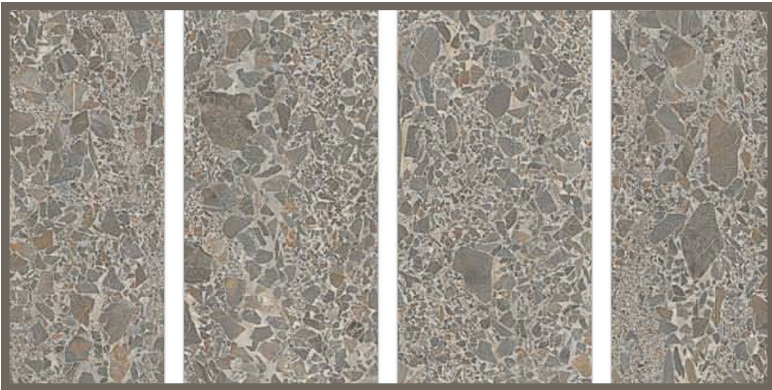

RUBY QUARTZ ASH