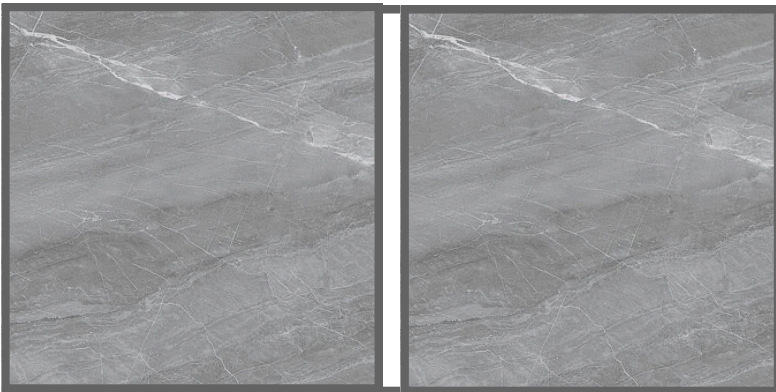

NARDO GREY

SIZE
24X48"

SURFACE
HIGH GLOSS

THICKNESS
9MM