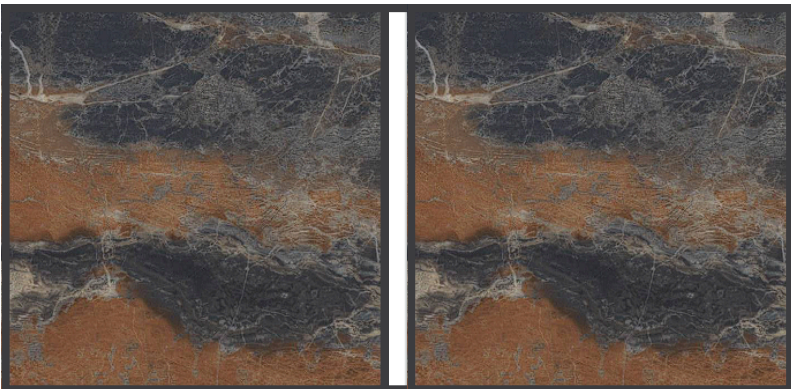

# RAINBOW BROWN

SIZE  
24X48"

SURFACE  
HIGH GLOSS

THICKNESS  
9MM