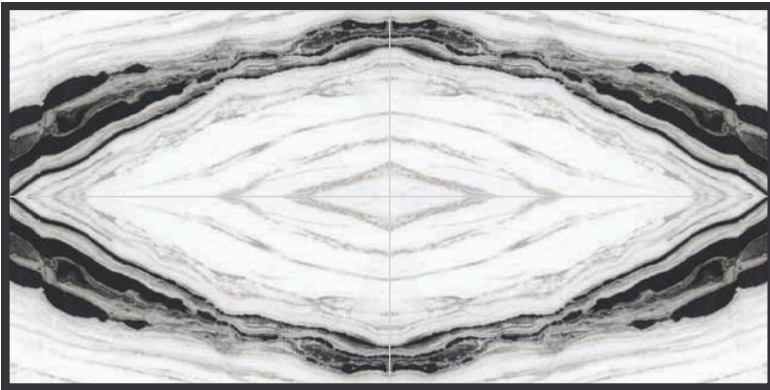

# COVELANO LASA

SIZE  
24X48"

SURFACE  
HIGH GLOSS

THICKNESS  
9MM