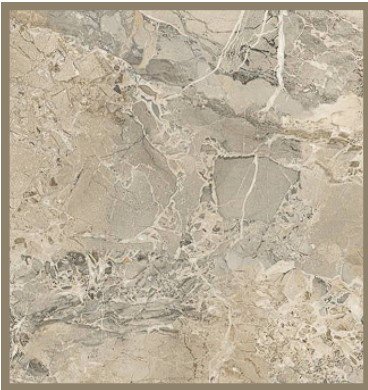

BRECCIA MARINO NATURAL