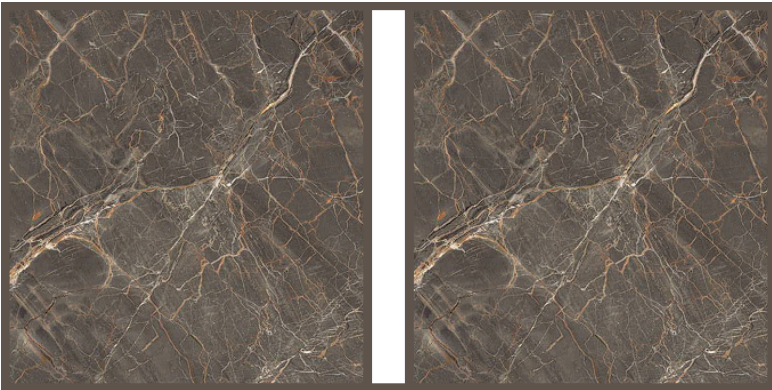

# FOREST BROWN

SIZE  
24X48"

SURFACE  
HIGH GLOSS

THICKNESS  
9MM