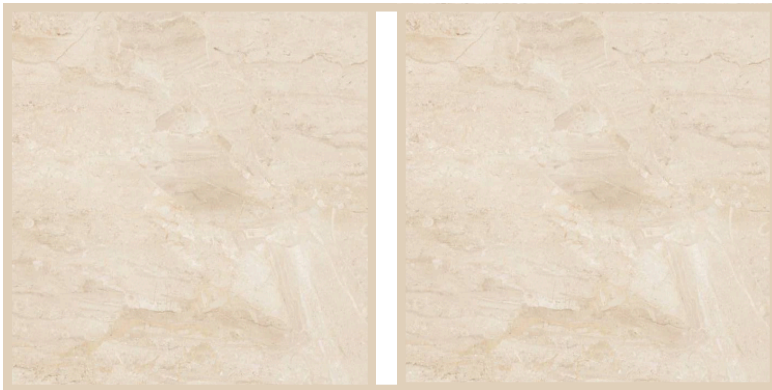

DYNA SUPREME