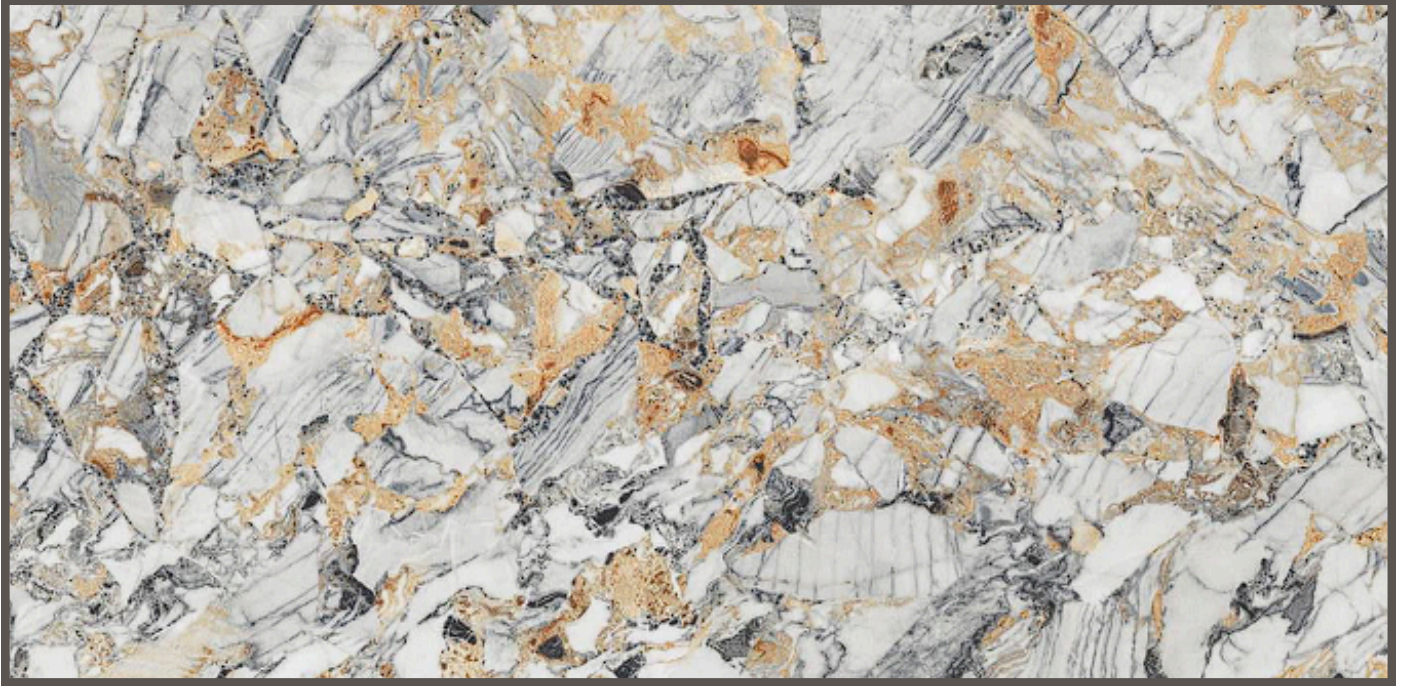

EXOTIC WHITE