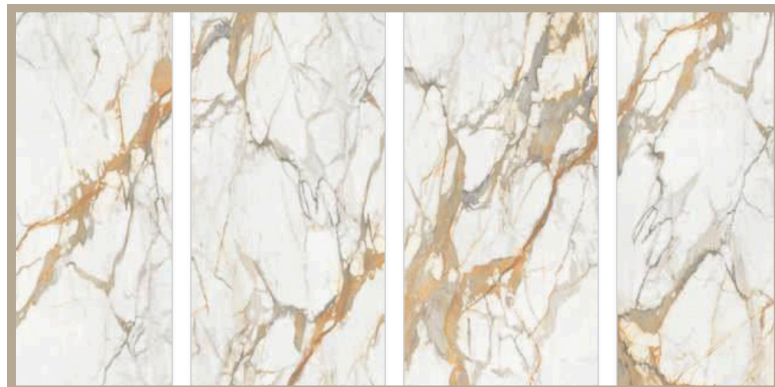

SIZE
24X48"

SURFACE
HIGH GLOSS