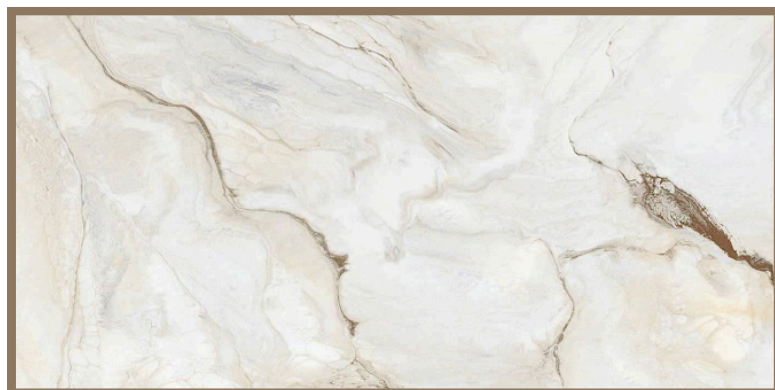

SIZE
24X48"

SURFACE
HIGH GLOSS

THICKNESS
9MM