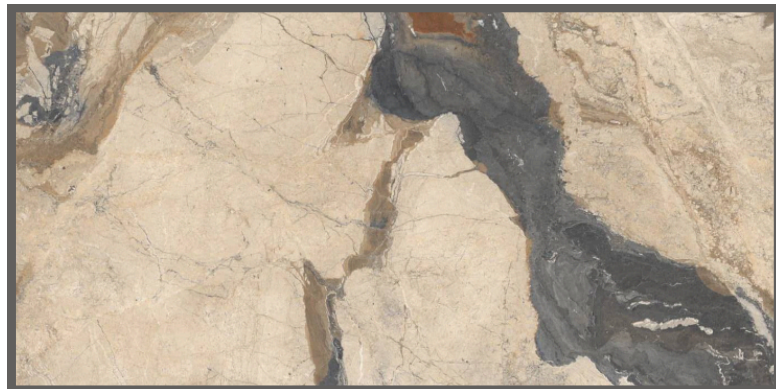

SIZE
24X48"

SURFACE
HIGH GLOSS

THICKNESS
9MM