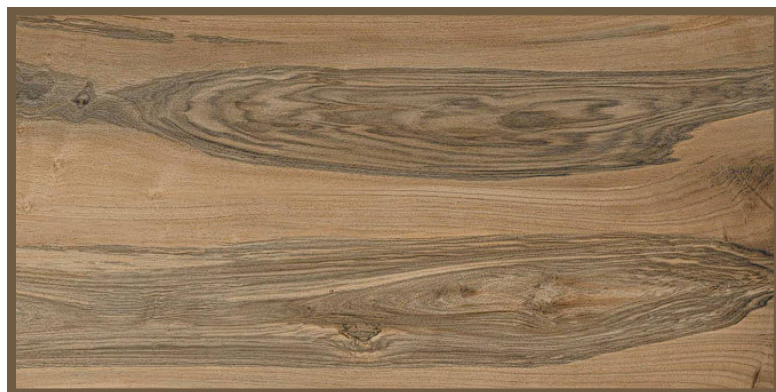

SIZE
24X48"

SURFACE
RUSTIC MATT

THICKNESS
9MM