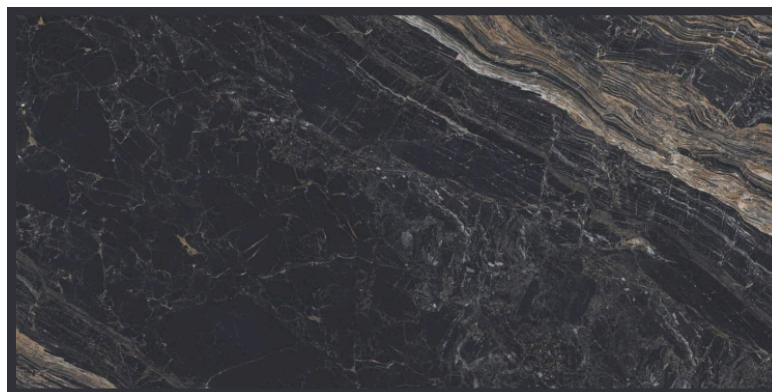

SIZE
24X48"

SURFACE
HIGH GLOSS