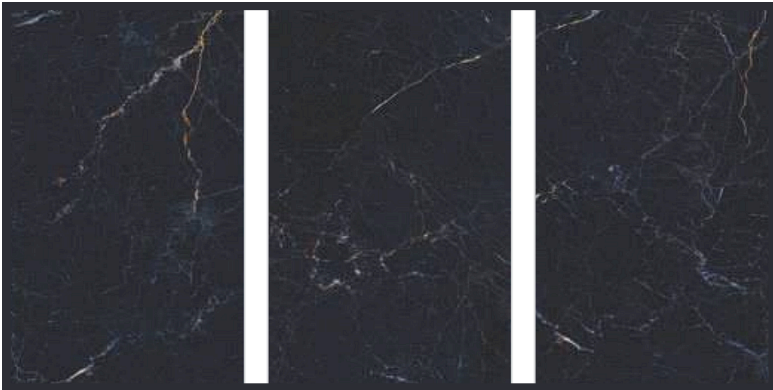

# AZUL CIELO

SIZE  
24X48"

SURFACE  
HIGH GLOSS

THICKNESS  
9MM