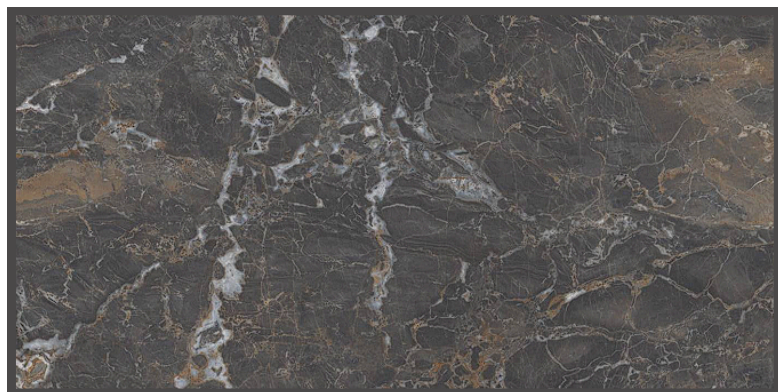

SIZE
24X48"

SURFACE
HIGH GLOSS

THICKNESS
9MM