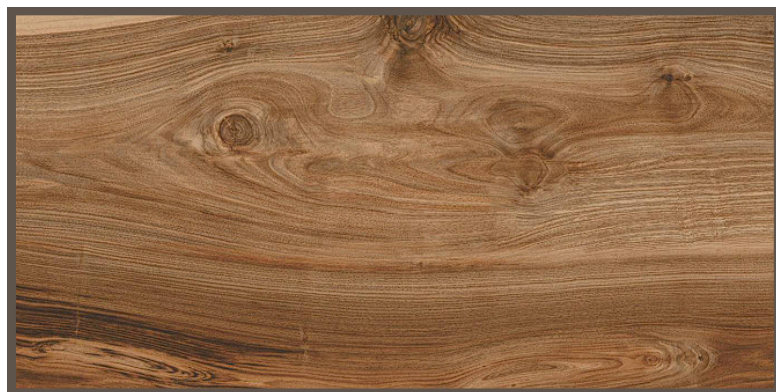

SIZE
24X48"

SURFACE
RUSTIC MATT

THICKNESS
9MM