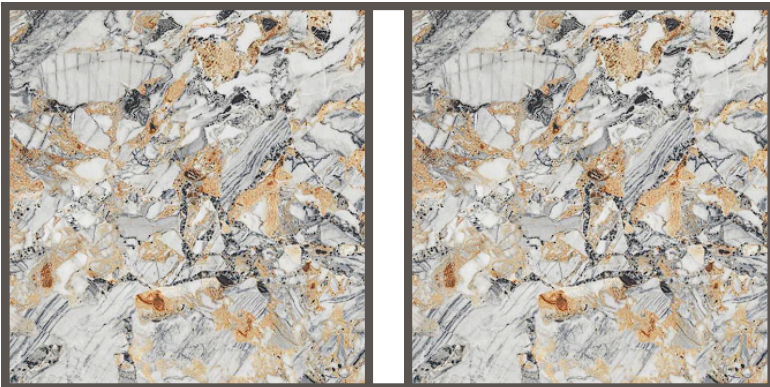

EXOTIC WHITE