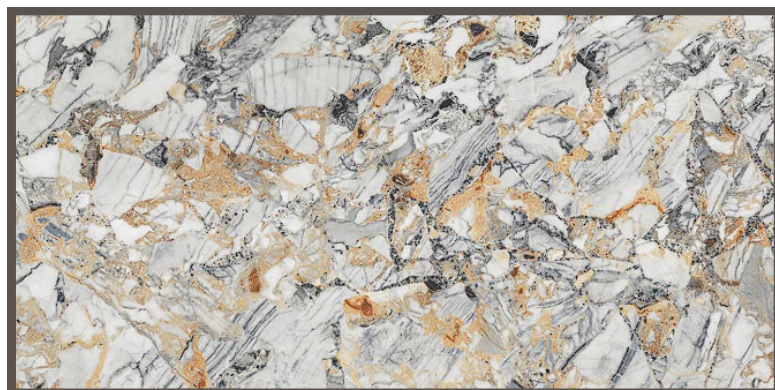

SIZE
24X48"

SURFACE
HIGH GLOSS

THICKNESS
9MM