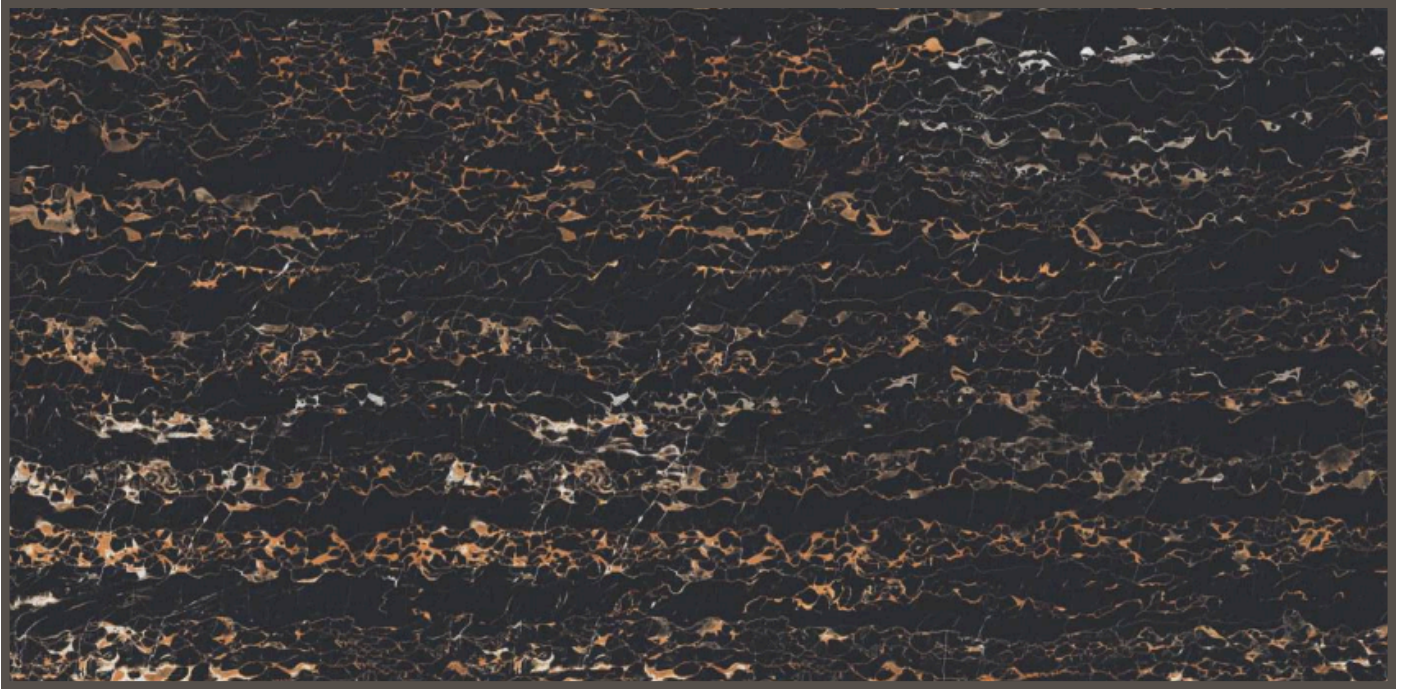

PORTORO

SIZE
24X48"

SURFACE
HIGH GLOSS

THICKNESS
9MM