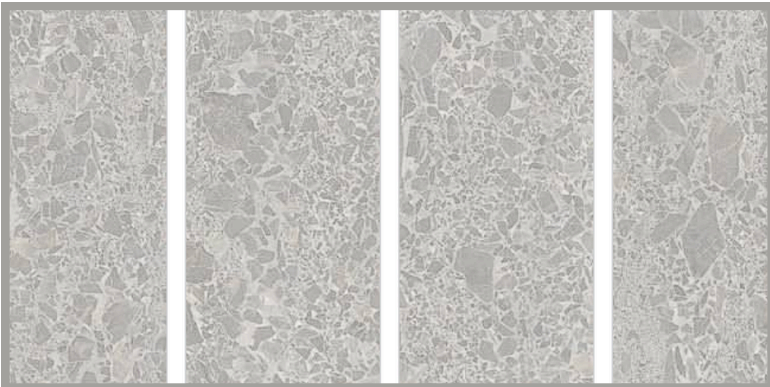

RUBY QUARTZ SEAL