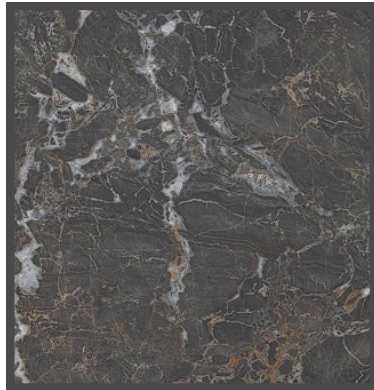

TRIESTA NOIR