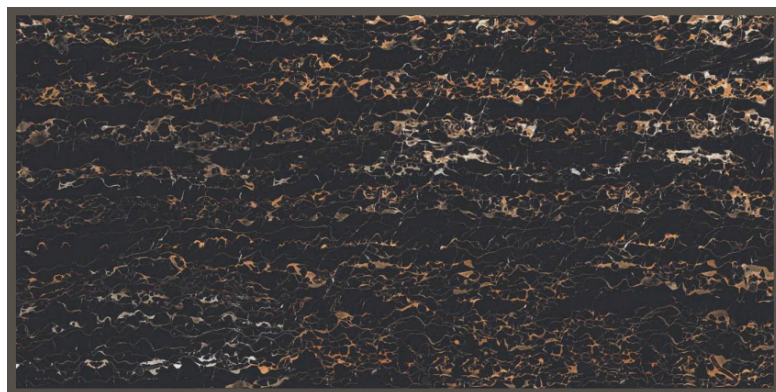

SIZE
24X48"

SURFACE
HIGH GLOSS

THICKNESS
9MM