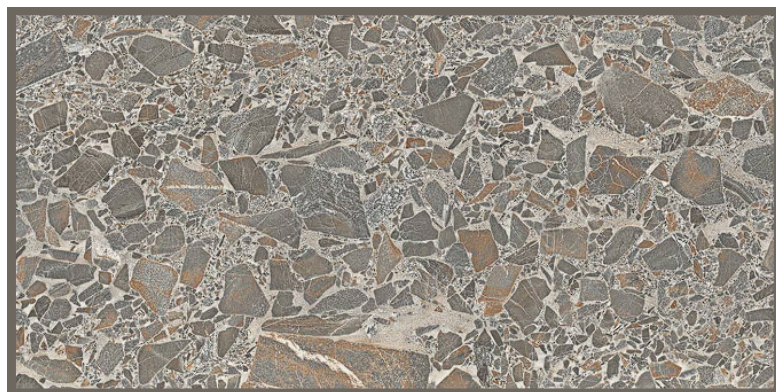

SIZE
24X48"

SURFACE
CARVING

THICKNESS
9MM