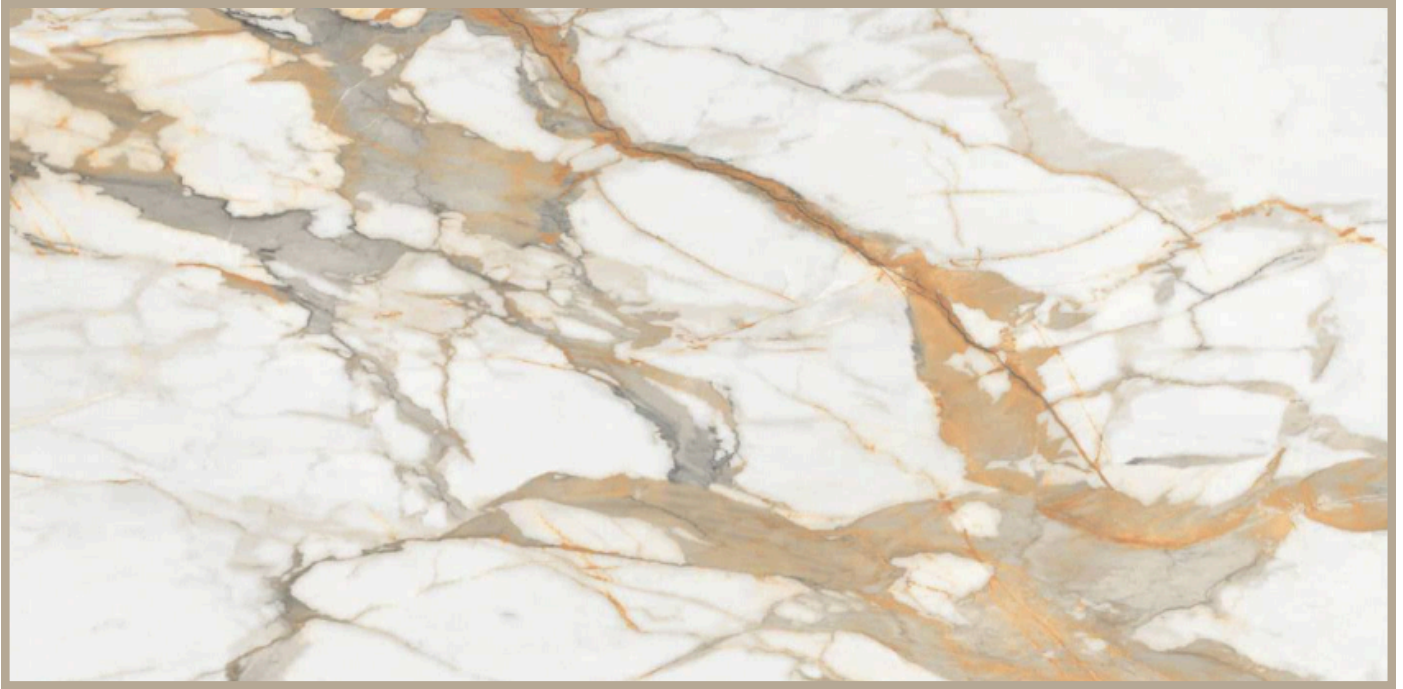

SUMMER WHITE