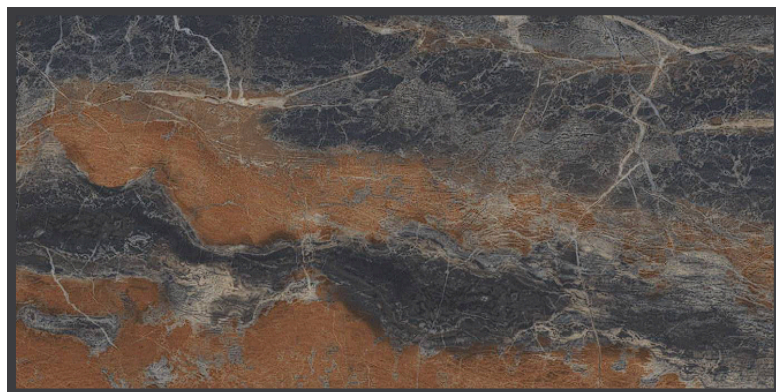

# RAINBOW BROWN

SIZE  
24X48"

SURFACE  
HIGH GLOSS

THICKNESS  
9MM