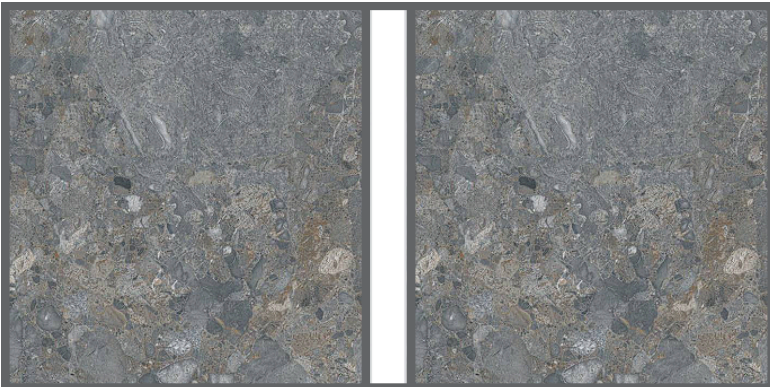

CORTIX AZURE