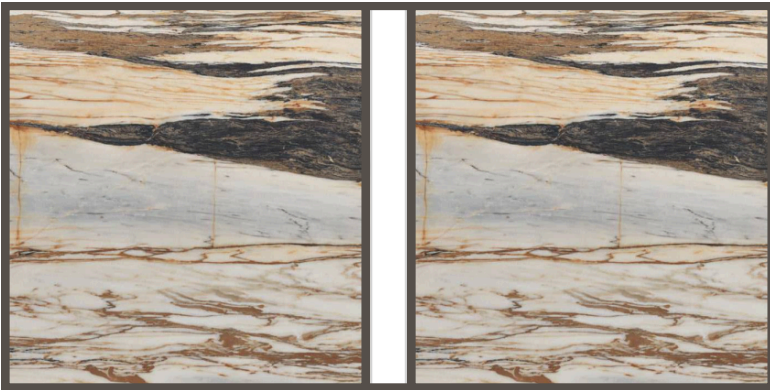

ARENA DUNE

SIZE
24X48"

SURFACE
HIGH GLOSS

THICKNESS
9MM