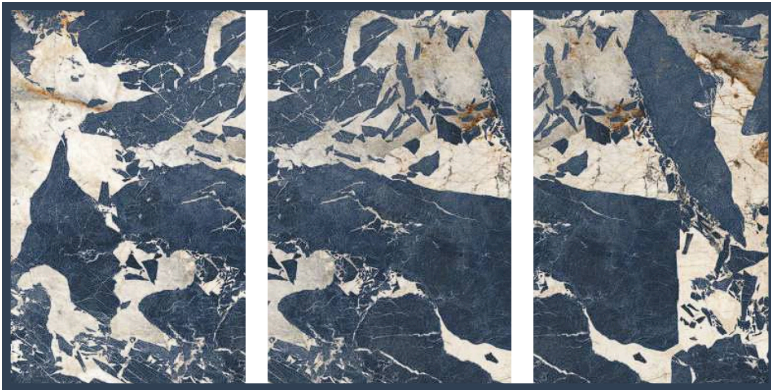

PALETHORN

SIZE
24X48"

SURFACE
HIGH GLOSS

THICKNESS
9MM