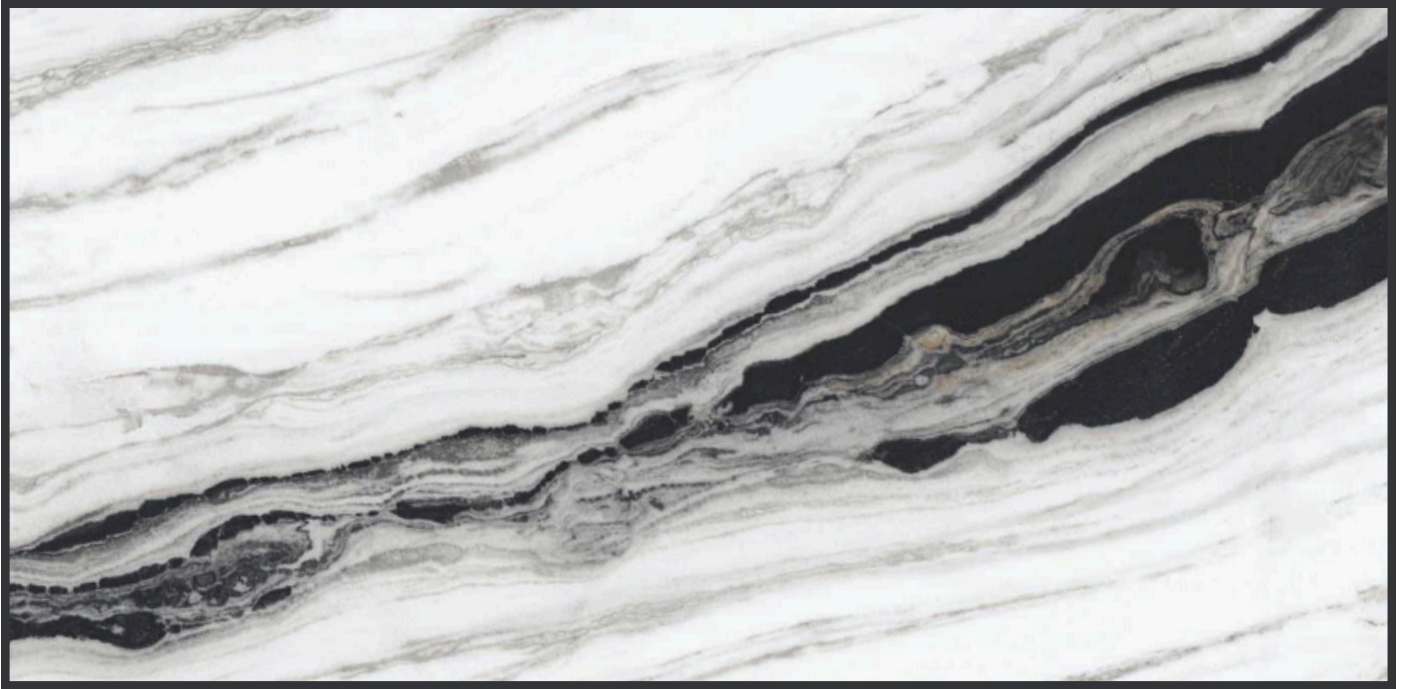

# COVELANO LASA

SIZE  
24X48"

SURFACE  
HIGH GLOSS

THICKNESS  
9MM