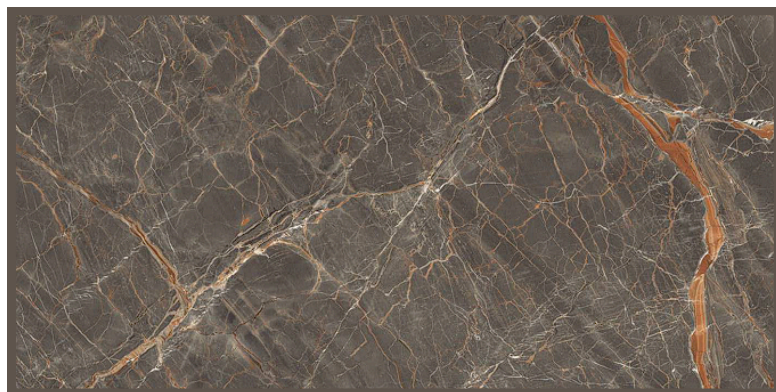

# FOREST BROWN

SIZE  
24X48"

SURFACE  
HIGH GLOSS

THICKNESS  
9MM