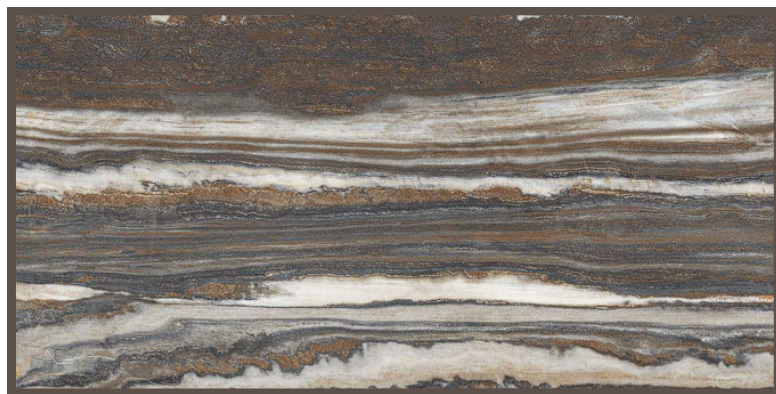

SIZE
24X48"

SURFACE
HIGH GLOSS

THICKNESS
9MM