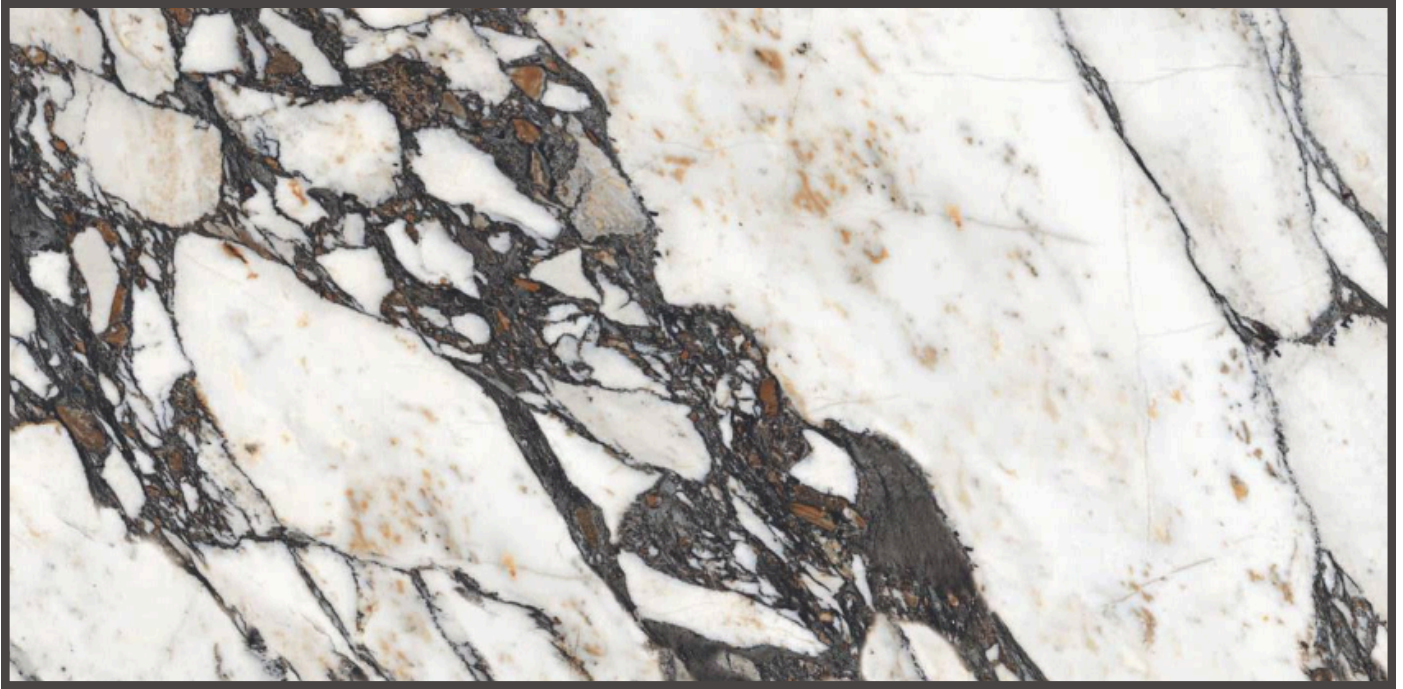

IMPACT STATUARIO