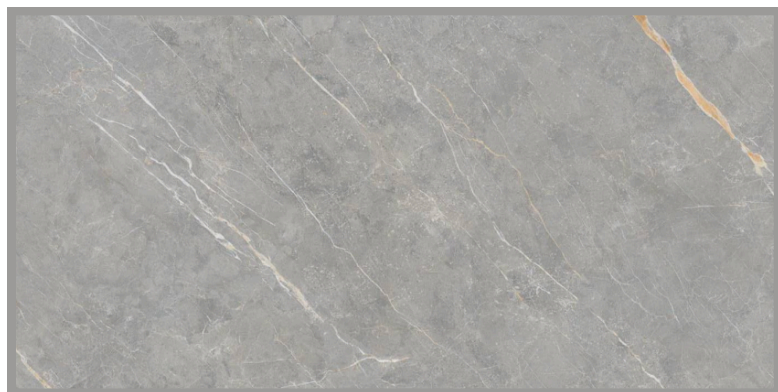

SIZE
24X48"

SURFACE
HIGH GLOSS

THICKNESS
9MM