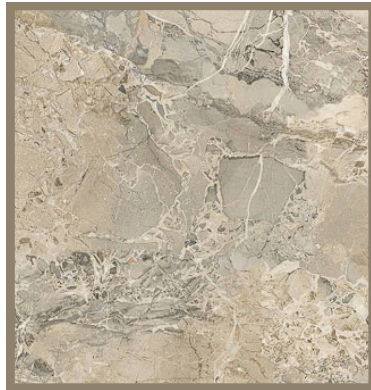

BRECCIA MARINO NATURAL