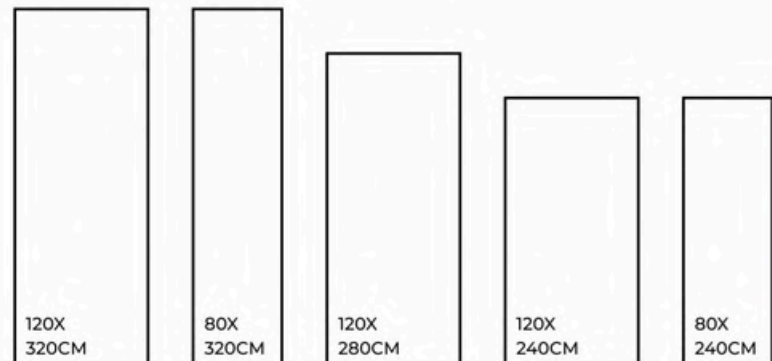

STATUARIO ALTISSIMO

FINISHES.
GLOSSY | MATT | CARVING

SIZES.
1200X3200MM | 800X3200MM
1200X2800MM | 1200X2400MM
800X2400MM

RANDOM.

02

Eco
Friendly

Slip
Resistance

Dimensional
Stability

Maintenance
Free

Easy to
Clean

Stain
Resistance

STATUARIO ALTISSIMO | 1200X3200MM

*Product images are for illustrative purposes only and may differ from the actual product.