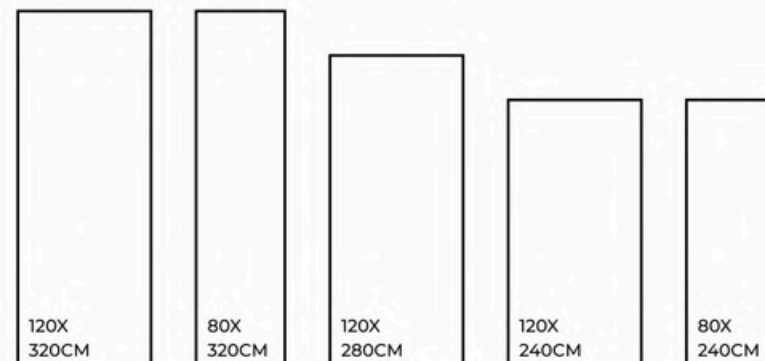

MASCARA | 1200X3200MM

*Product images are for illustrative purposes only and may differ from the actual product.