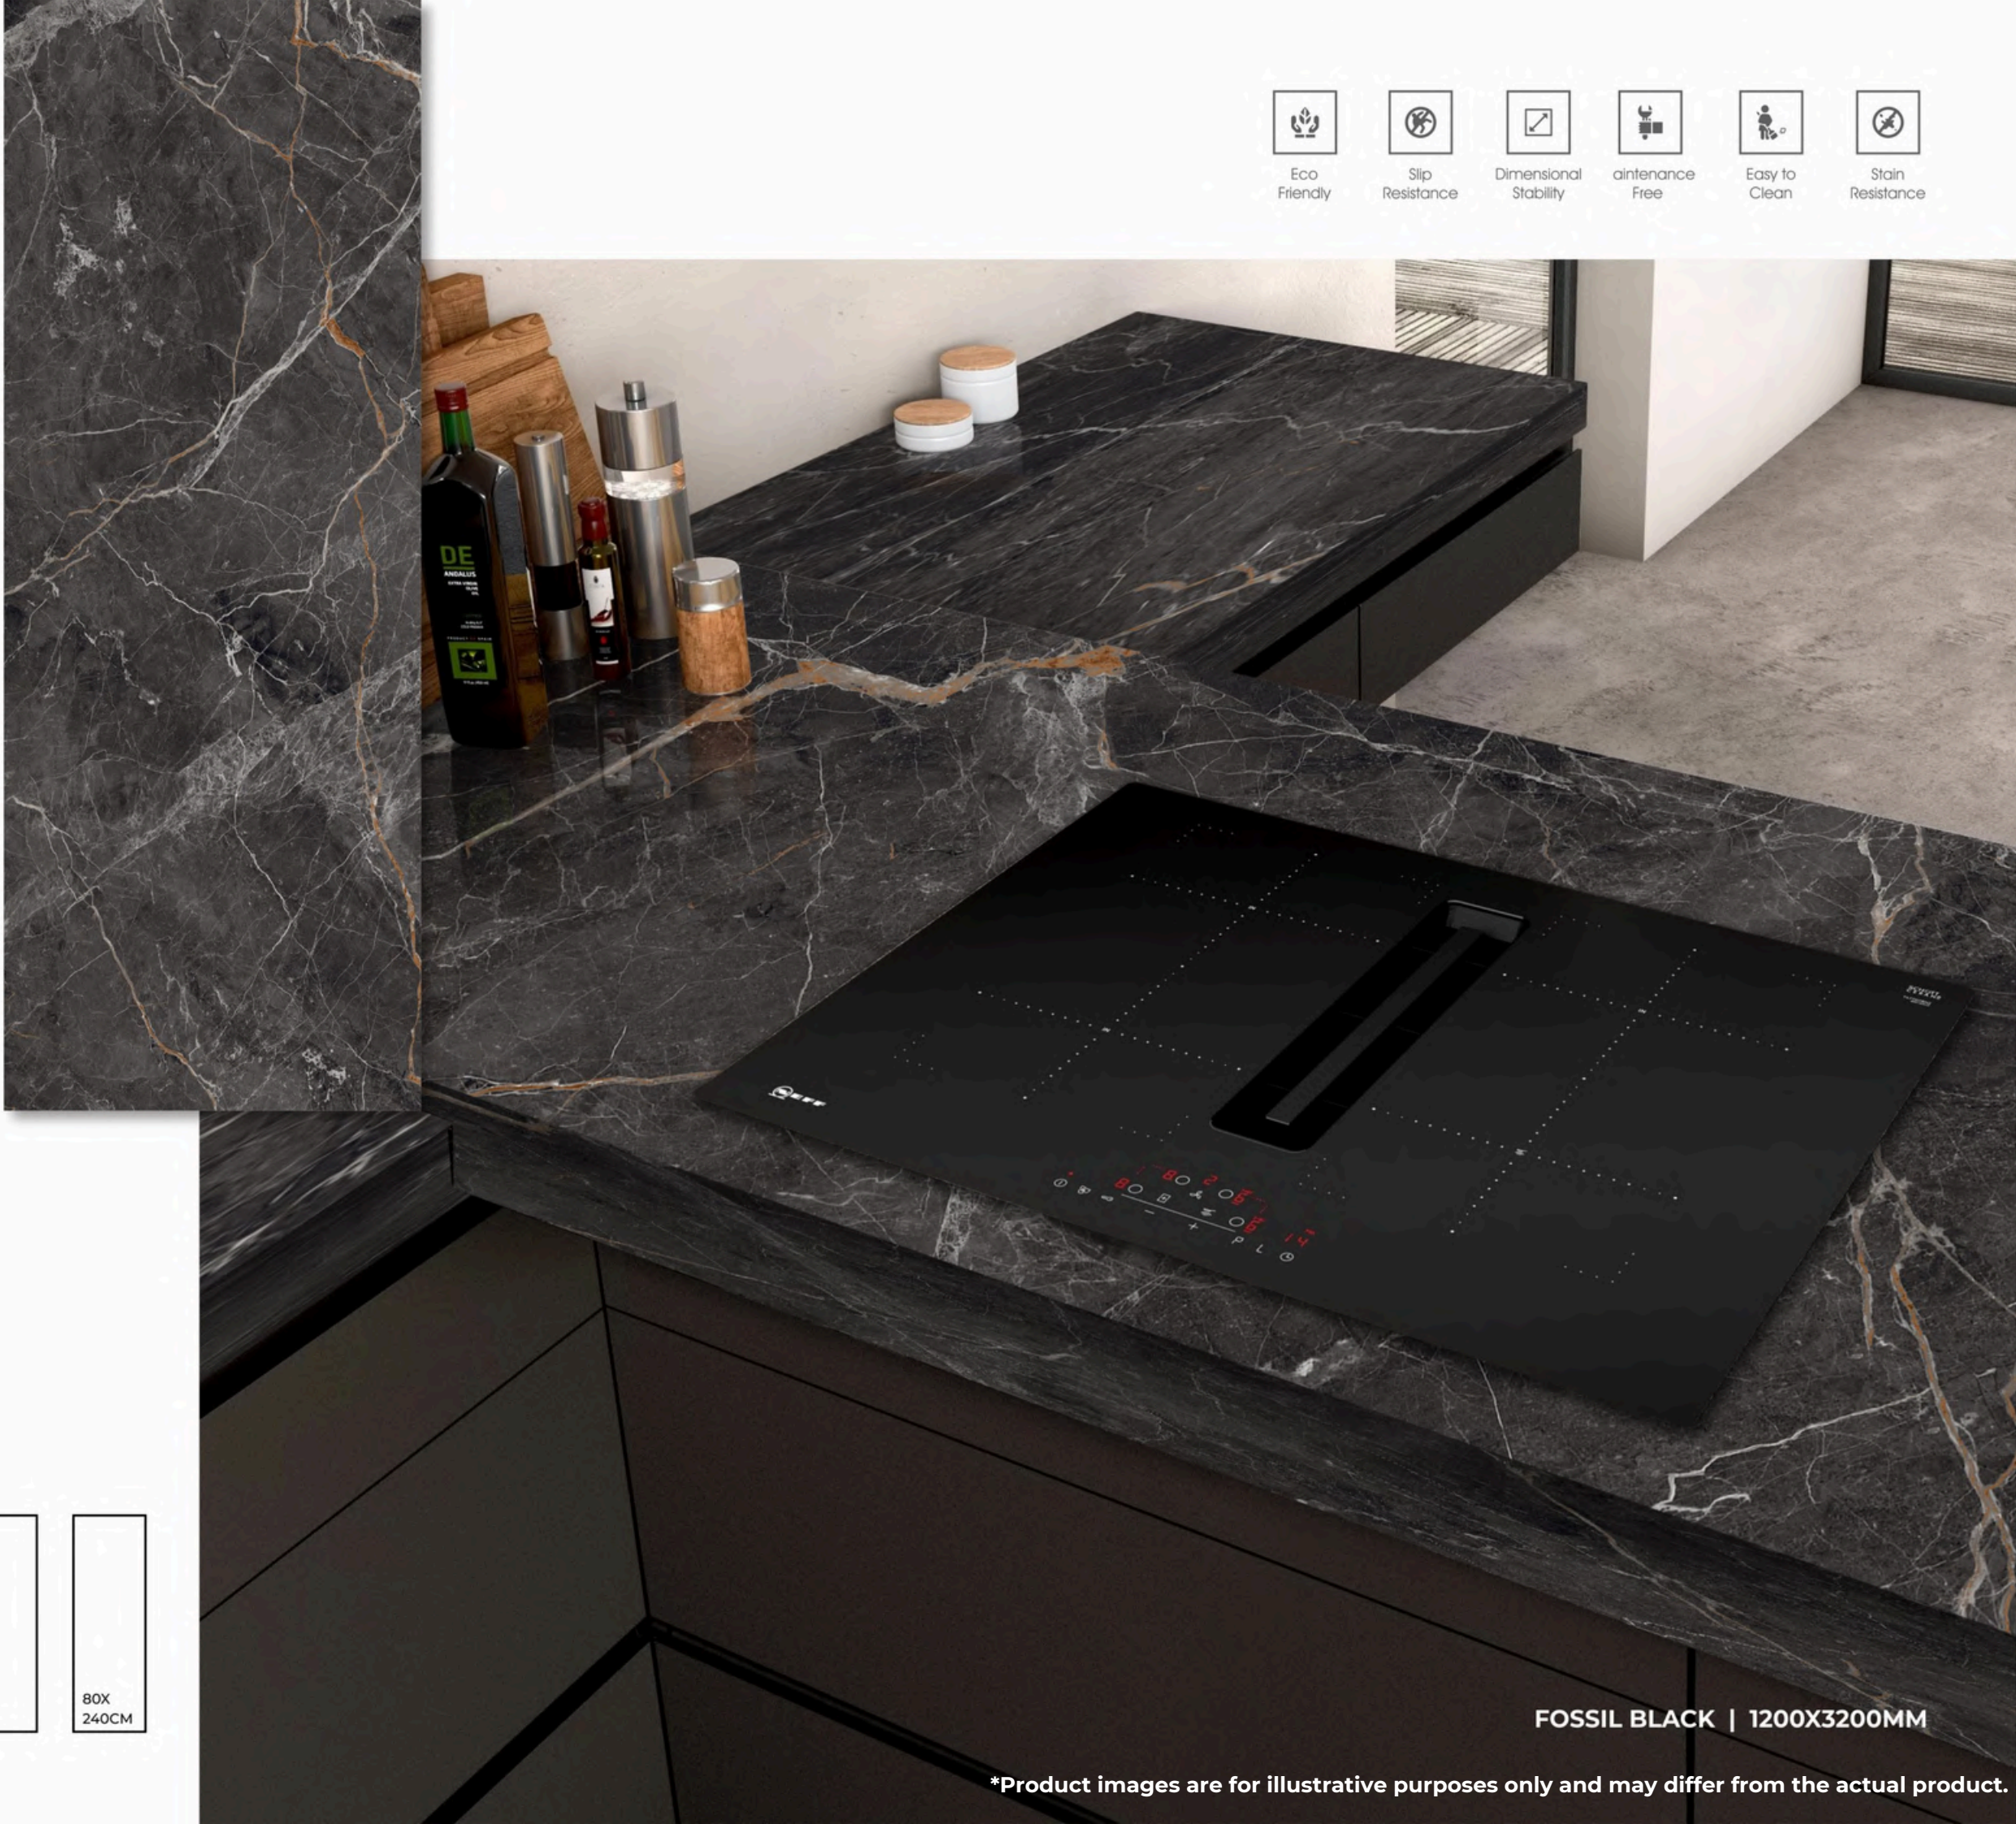

RANDOM.

02

-  Eco-Friendly
-  Slip-Resistance
-  Dimensional-Stability
-  Maintenance-Free
-  Easy-to-Clean
-  Stain-Resistance

FLURY GREY | 1200X3200MM

*Product images are for illustrative purposes only and may differ from the actual product.