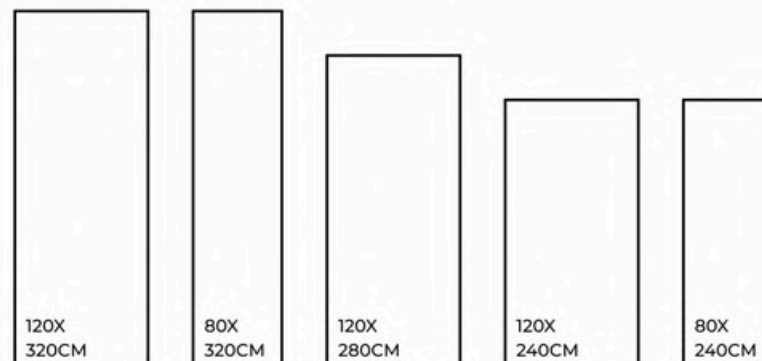

COLONIAL BLACK | 1200X3200MM

*Product images are for illustrative purposes only and may differ from the actual product.