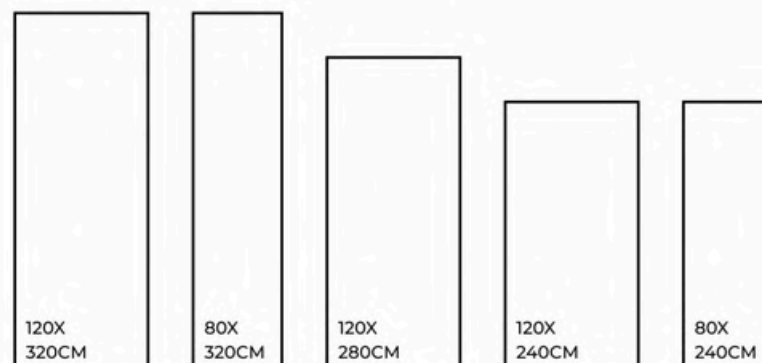

Eco Friendly

Slip Resistance

Dimensional Stability

Maintenance Free

Easy to Clean

Stain Resistance

CRYSTAL ICE

FINISHES.
GLOSSY | MATT | CARVING

SIZES.
1200X3200MM | 800X3200MM
1200X2800MM | 1200X2400MM
800X2400MM

RANDOM.

03

CRYSTAL ICE | 1200X3200MM

*Product images are for illustrative purposes only and may differ from the actual product.