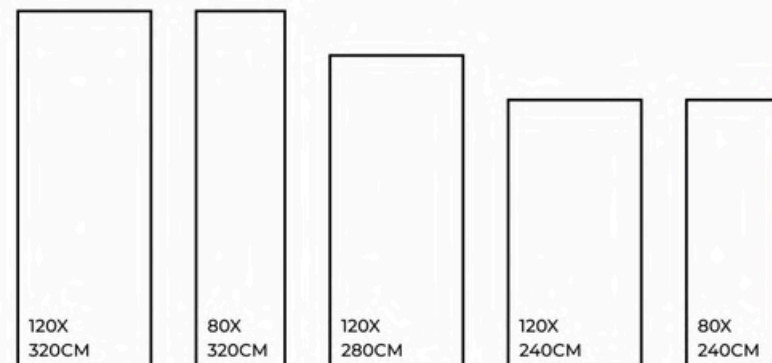

FOSSIL BROWN

FINISHES.
GLOSSY | MATT | CARVING

SIZES.
1200X3200MM | 800X3200MM
1200X2800MM | 1200X2400MM
800X2400MM

RANDOM.

01

Eco
Friendly

Slip
Resistance

Dimensional
Stability

Maintenance
Free

Easy to
Clean

Stain
Resistance

FOSSIL BROWN | 1200X3200MM

*Product images are for illustrative purposes only and may differ from the actual product.