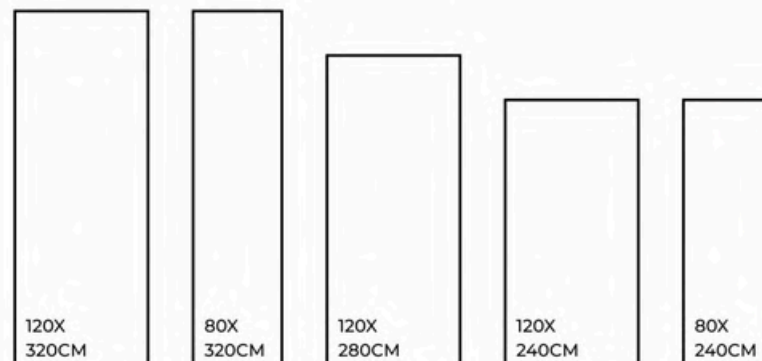

Easy to Clean

Stain Resistance

ROMAN GREY

FINISHES.
GLOSSY | MATT | CARVING

SIZES.
1200X3200MM | 800X3200MM
1200X2800MM | 1200X2400MM
800X2400MM

RANDOM.

02

ROMAN GREY | 1200X3200MM