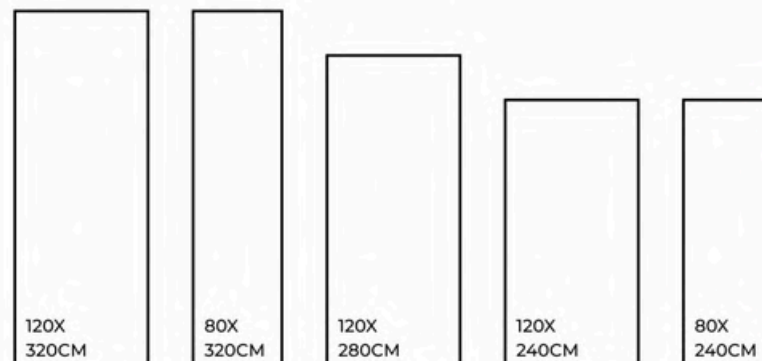

80X
240CM

STATUARIO VENICE | 1200X3200MM

*Product images are for illustrative purposes only and may differ from the actual product.

Eco
Friendly

Slip
Resistance

Dimensional
Stability

Maintenance
Free

Easy to
Clean

Stain
Resistance

BRECCIA BEIGE

FINISHES.
GLOSSY | MATT | CARVING

SIZES.
1200X3200MM | 800X3200MM
1200X2800MM | 1200X2400MM
800X2400MM

RANDOM.

03

BRECCIA BEIGE | 1200X3200MM

*Product images are for illustrative purposes only and may differ from the actual product.

SIZES.
1200X3200MM | 800X3200MM
1200X2800MM | 1200X2400MM
800X2400MM

RANDOM.

02

BIXBITE BIANCO | 1200X3200MM

*Product images are for illustrative purposes only and may differ from the actual product.

BRECCIA BM