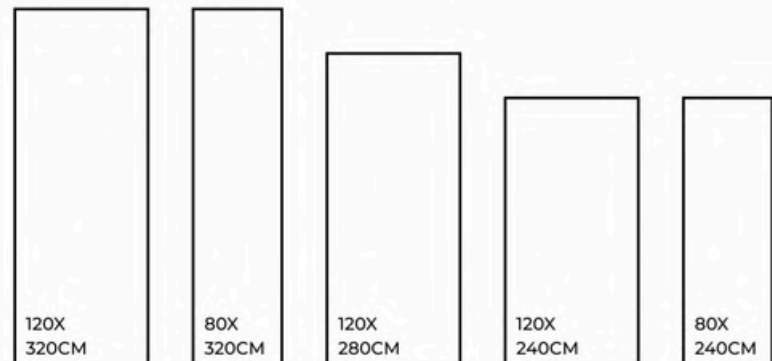

BEACON BLACK

FINISHES.
GLOSSY | MATT | CARVING

SIZES.
1200X3200MM | 800X3200MM
1200X2800MM | 1200X2400MM
800X2400MM

RANDOM.

02

Eco
Friendly

Slip
Resistance

Dimensional
Stability

Maintenance
Free

Easy to
Clean

Stain
Resistance

BEACON BLACK | 1200X3200MM

*Product images are for illustrative purposes only and may differ from the actual product.