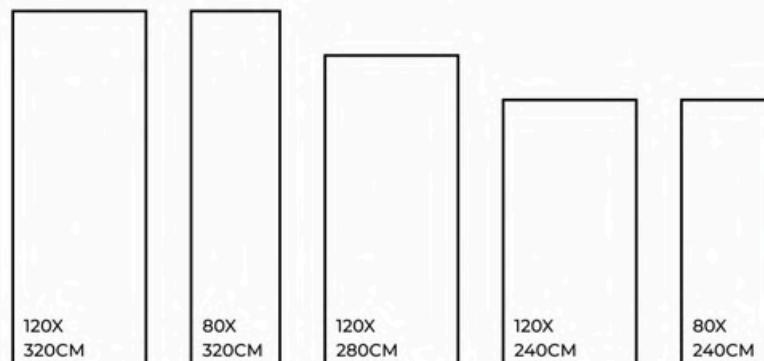

CREMA MONTANA

FINISHES.
GLOSSY | MATT | CARVING

SIZES.
1200X3200MM | 800X3200MM
1200X2800MM | 1200X2400MM
800X2400MM

RANDOM.

02

Eco
Friendly

Slip
Resistance

Dimensional
Stability

Maintenance
Free

Easy to
Clean

Stain
Resistance