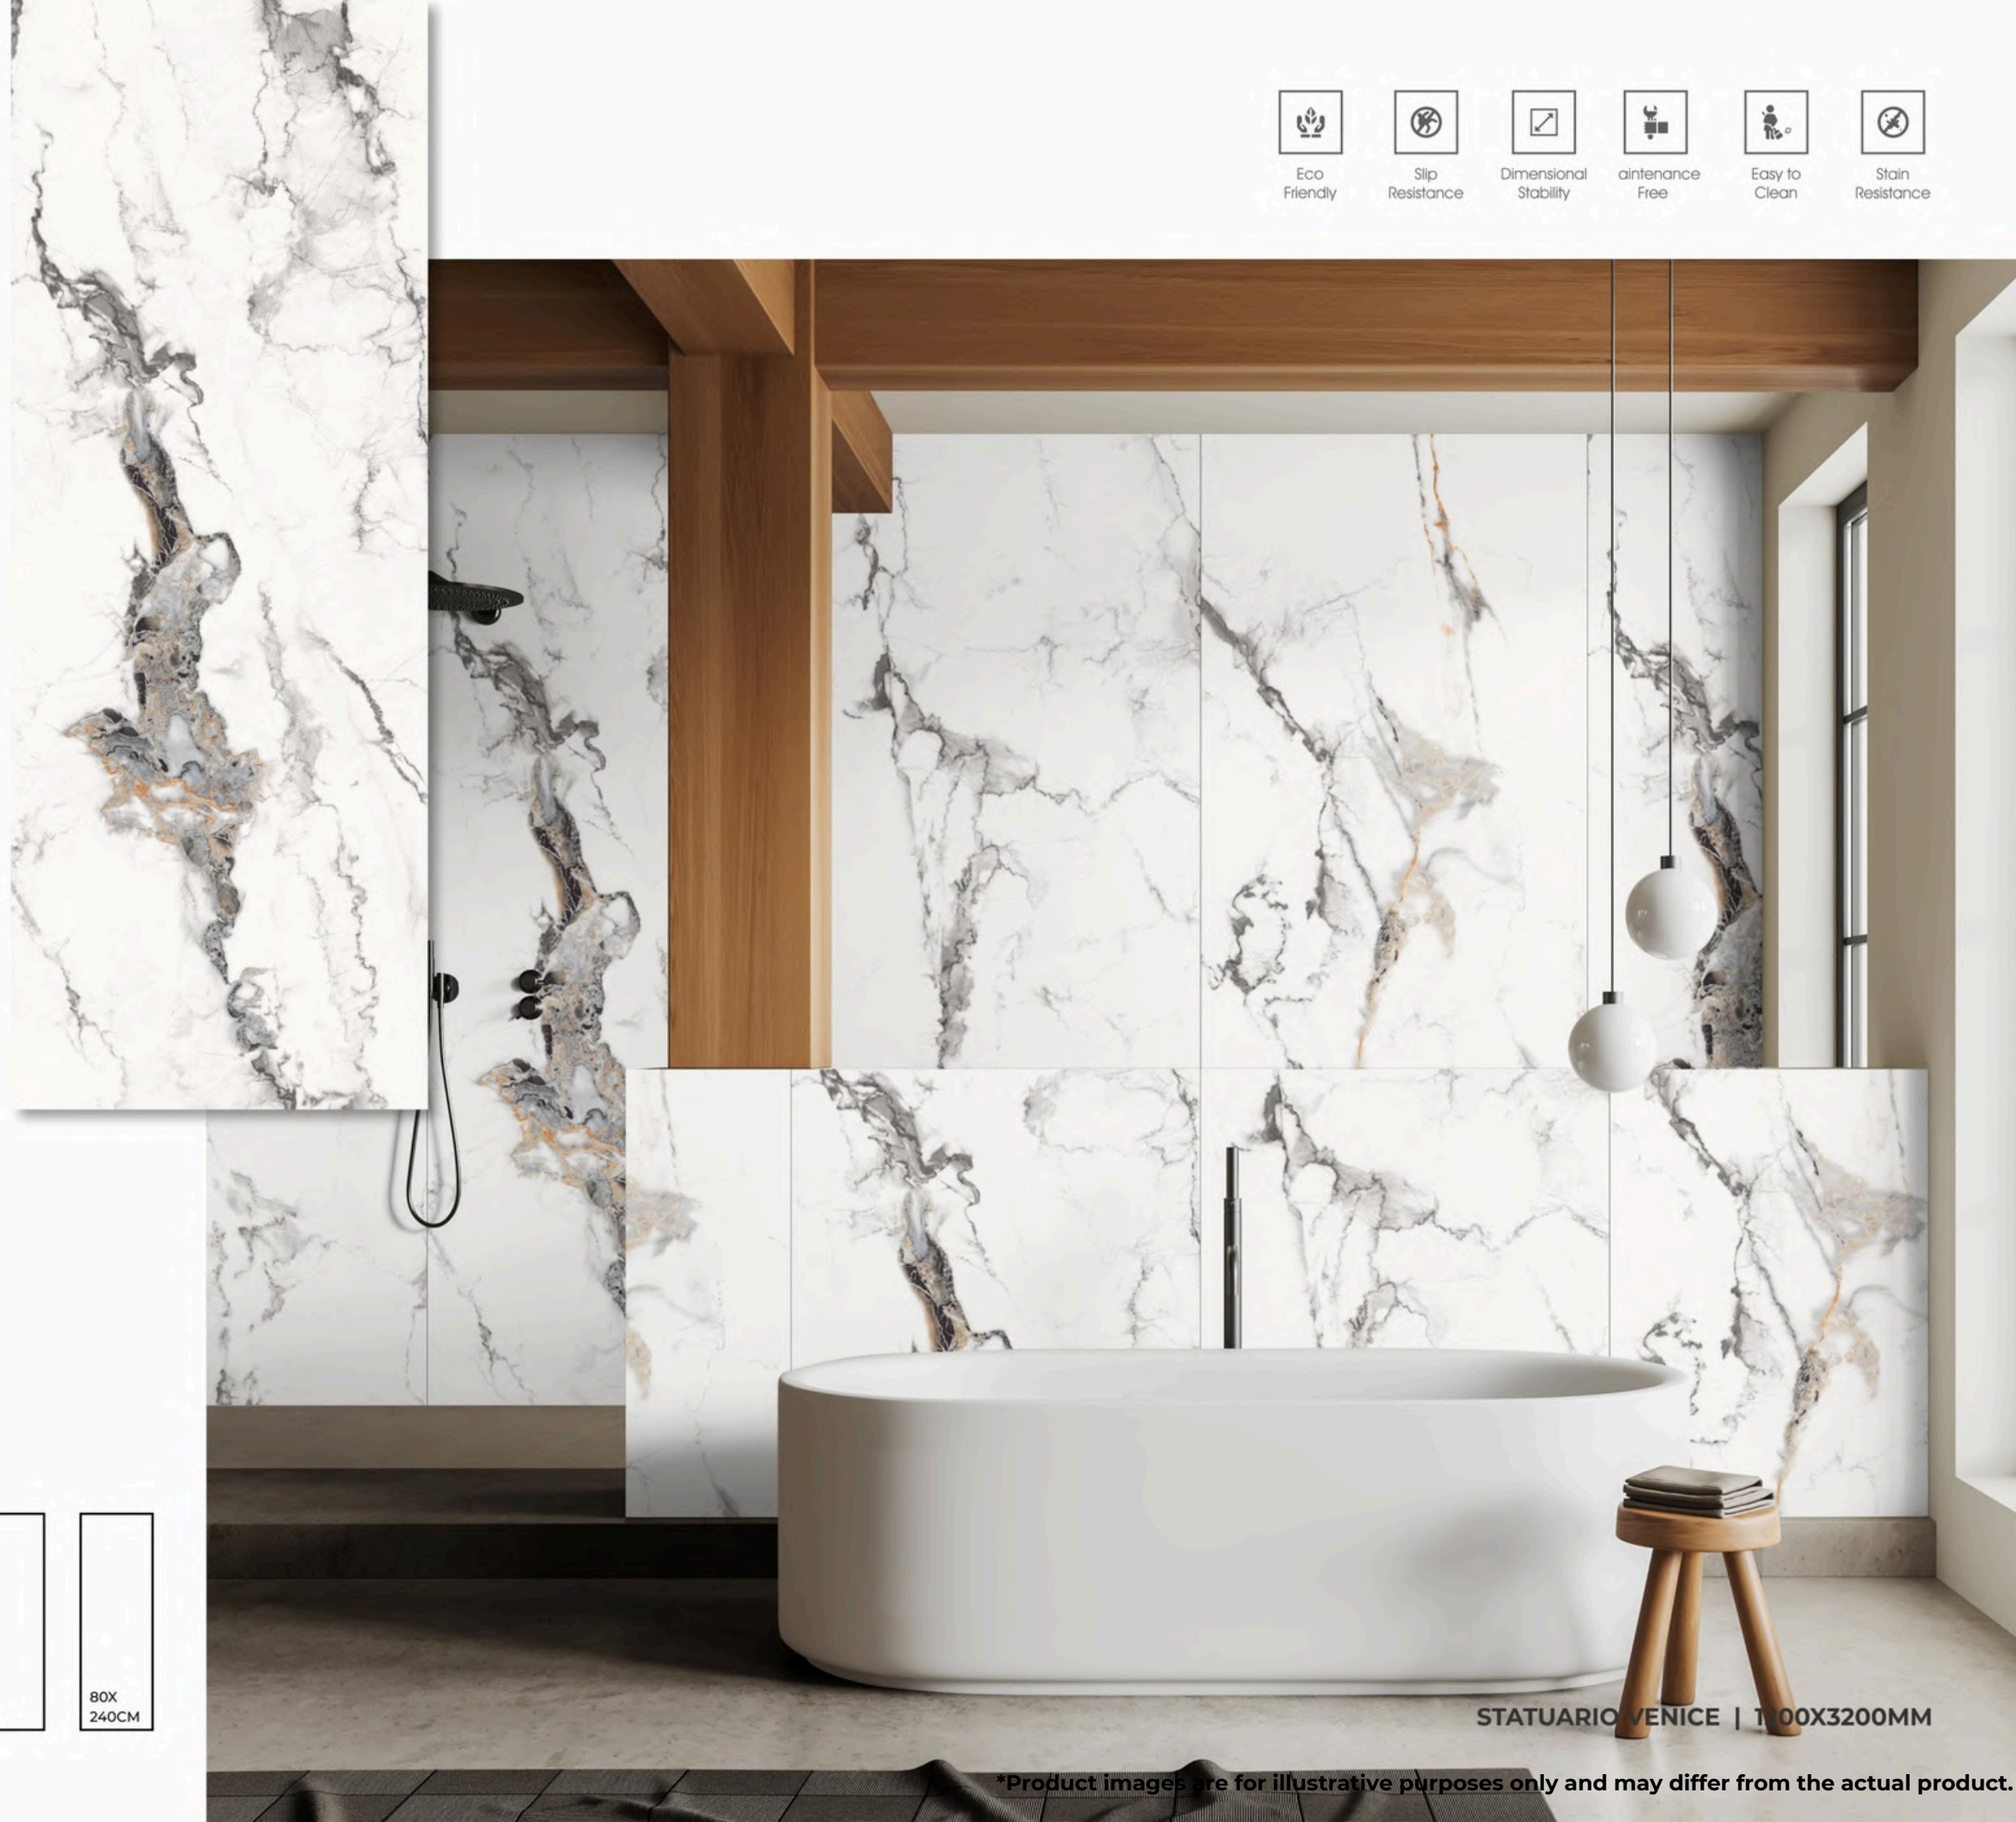

*Product images are for illustrative purposes only and may differ from the actual product.

Eco Friendly

Slip Resistance

Dimensional Stability

Maintenance Free

Easy to Clean

Stain Resistance

STATUARIO VENICE