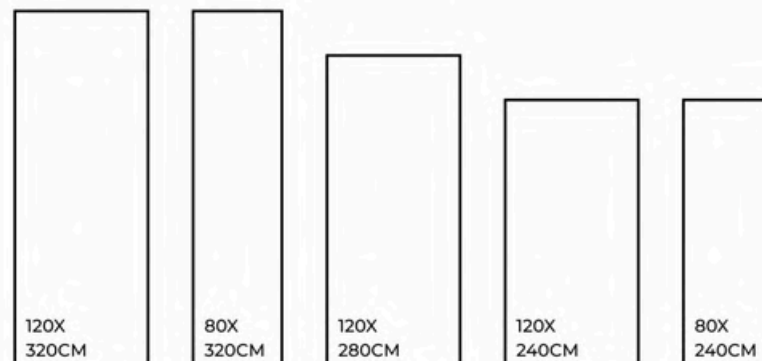

SIZES.
1200X3200MM | 800X3200MM
1200X2800MM | 1200X2400MM
800X2400MM

RANDOM.

02

120X
320CM

80X
320CM

120X
280CM

120X
240CM

80X
240CM

Stain Resistance

STATUARIO ARCO

FINISHES.
GLOSSY | MATT | CARVING

SIZES.
1200X3200MM | 800X3200MM
1200X2800MM | 1200X2400MM
800X2400MM

RANDOM.

04

STATUARIO ARCO | 1200X3200MM

*Product images are for illustrative purposes only and may differ from the actual product.