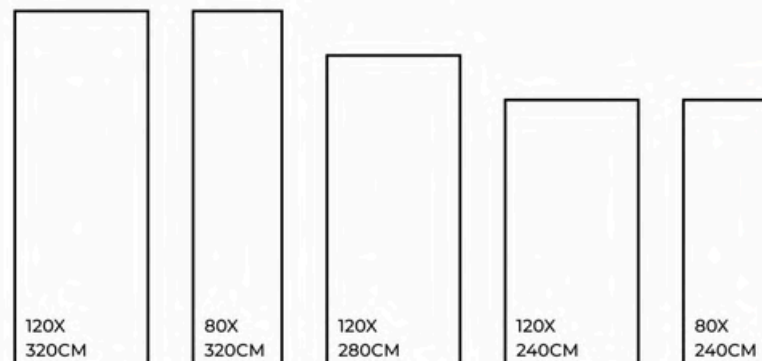

Eco Friendly

Slip Resistance

Dimensional Stability

Maintenance Free

Easy to Clean

Stain Resistance

ARMANI BROWN

FINISHES.
GLOSSY | MATT | CARVING

SIZES.
1200X3200MM | 800X3200MM
1200X2800MM | 1200X2400MM
800X2400MM

RANDOM.
02

ARMANI BROWN | 1200X3200MM

*Product images are for illustrative purposes only and may differ from the actual product.