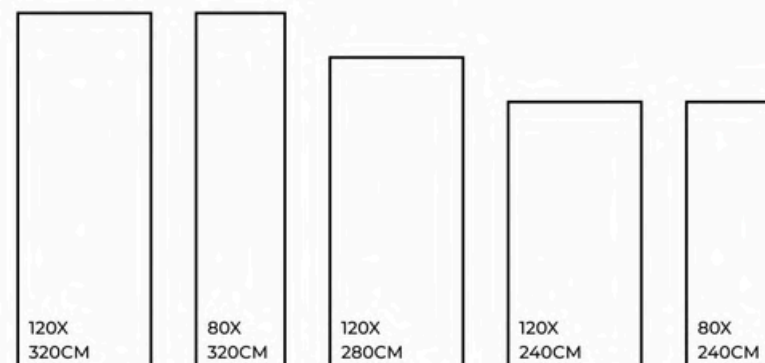

STATUARIO ANTICO

FINISHES.
GLOSSY | MATT | CARVING

SIZES.
1200X3200MM | 800X3200MM
1200X2800MM | 1200X2400MM
800X2400MM

RANDOM.

02

Eco Friendly

Slip Resistance

Dimensional Stability

Maintenance Free

Easy to Clean

Stain Resistance