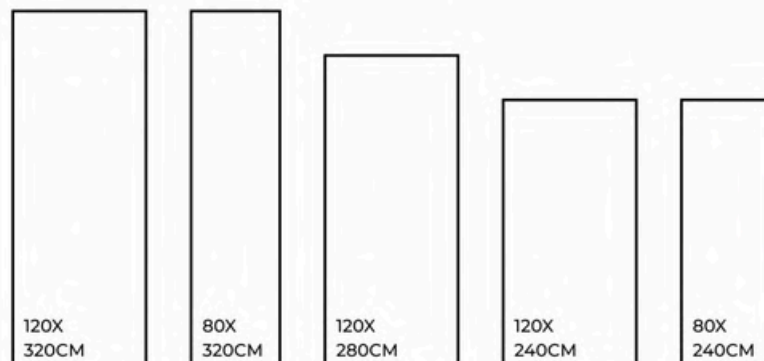

STATUARIO UNICO

FINISHES.
GLOSSY | MATT | CARVING

SIZES.
1200X3200MM | 800X3200MM
1200X2800MM | 1200X2400MM
800X2400MM

RANDOM.

02