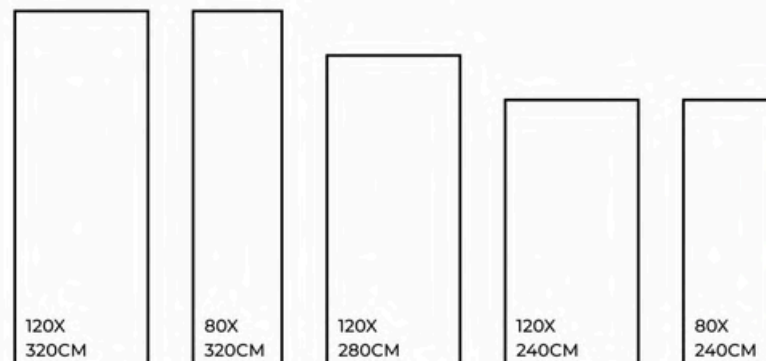

SIZES.
1200X3200MM | 800X3200MM
1200X2800MM | 1200X2400MM
800X2400MM

RANDOM.

02

120X
320CM

80X
320CM

120X
280CM

120X
240CM

80X
240CM

SIZES.
1200X3200MM | 800X3200MM
1200X2800MM | 1200X2400MM
800X2400MM

RANDOM.

02

BLUE AGATHA | 1200X3200MM

*Product images are for illustrative purposes only and may differ from the actual product.

Eco Friendly