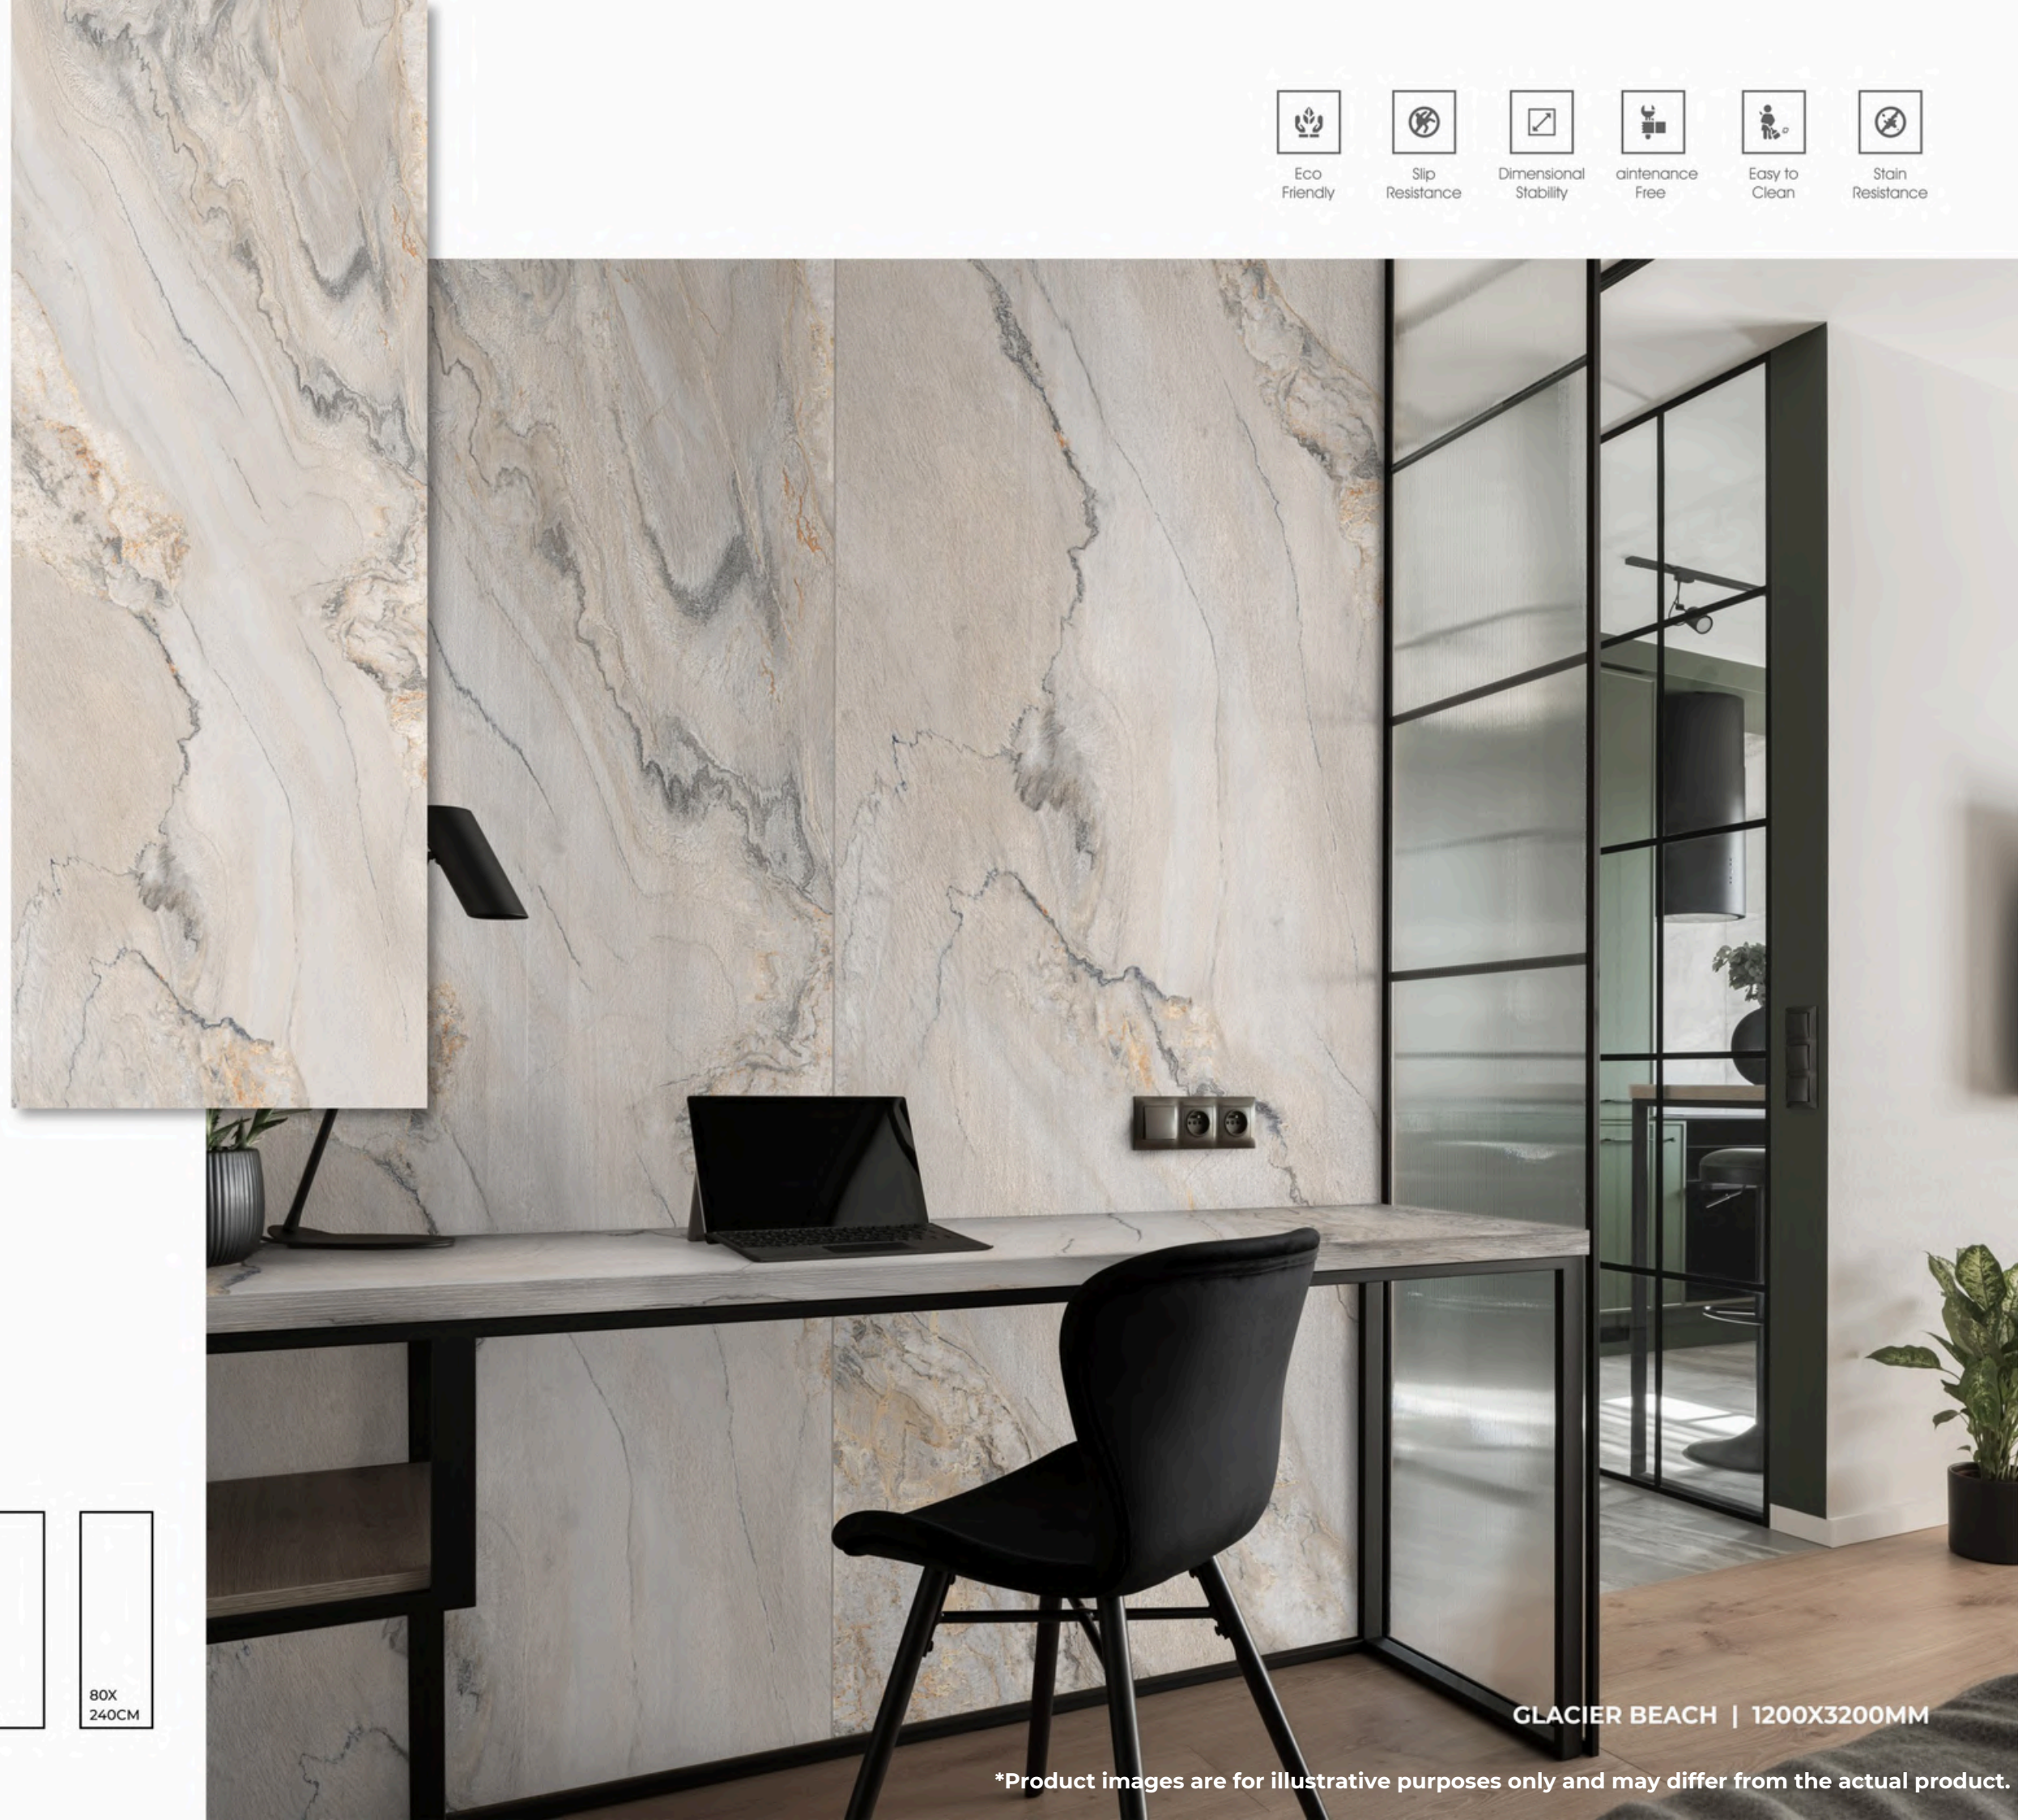

FOSSIL BLACK | 1200X3200MM

*Product images are for illustrative purposes only and may differ from the actual product.

Eco Friendly

Slip Resistance

Dimensional Stability

Maintenance Free

Easy to Clean

Stain Resistance