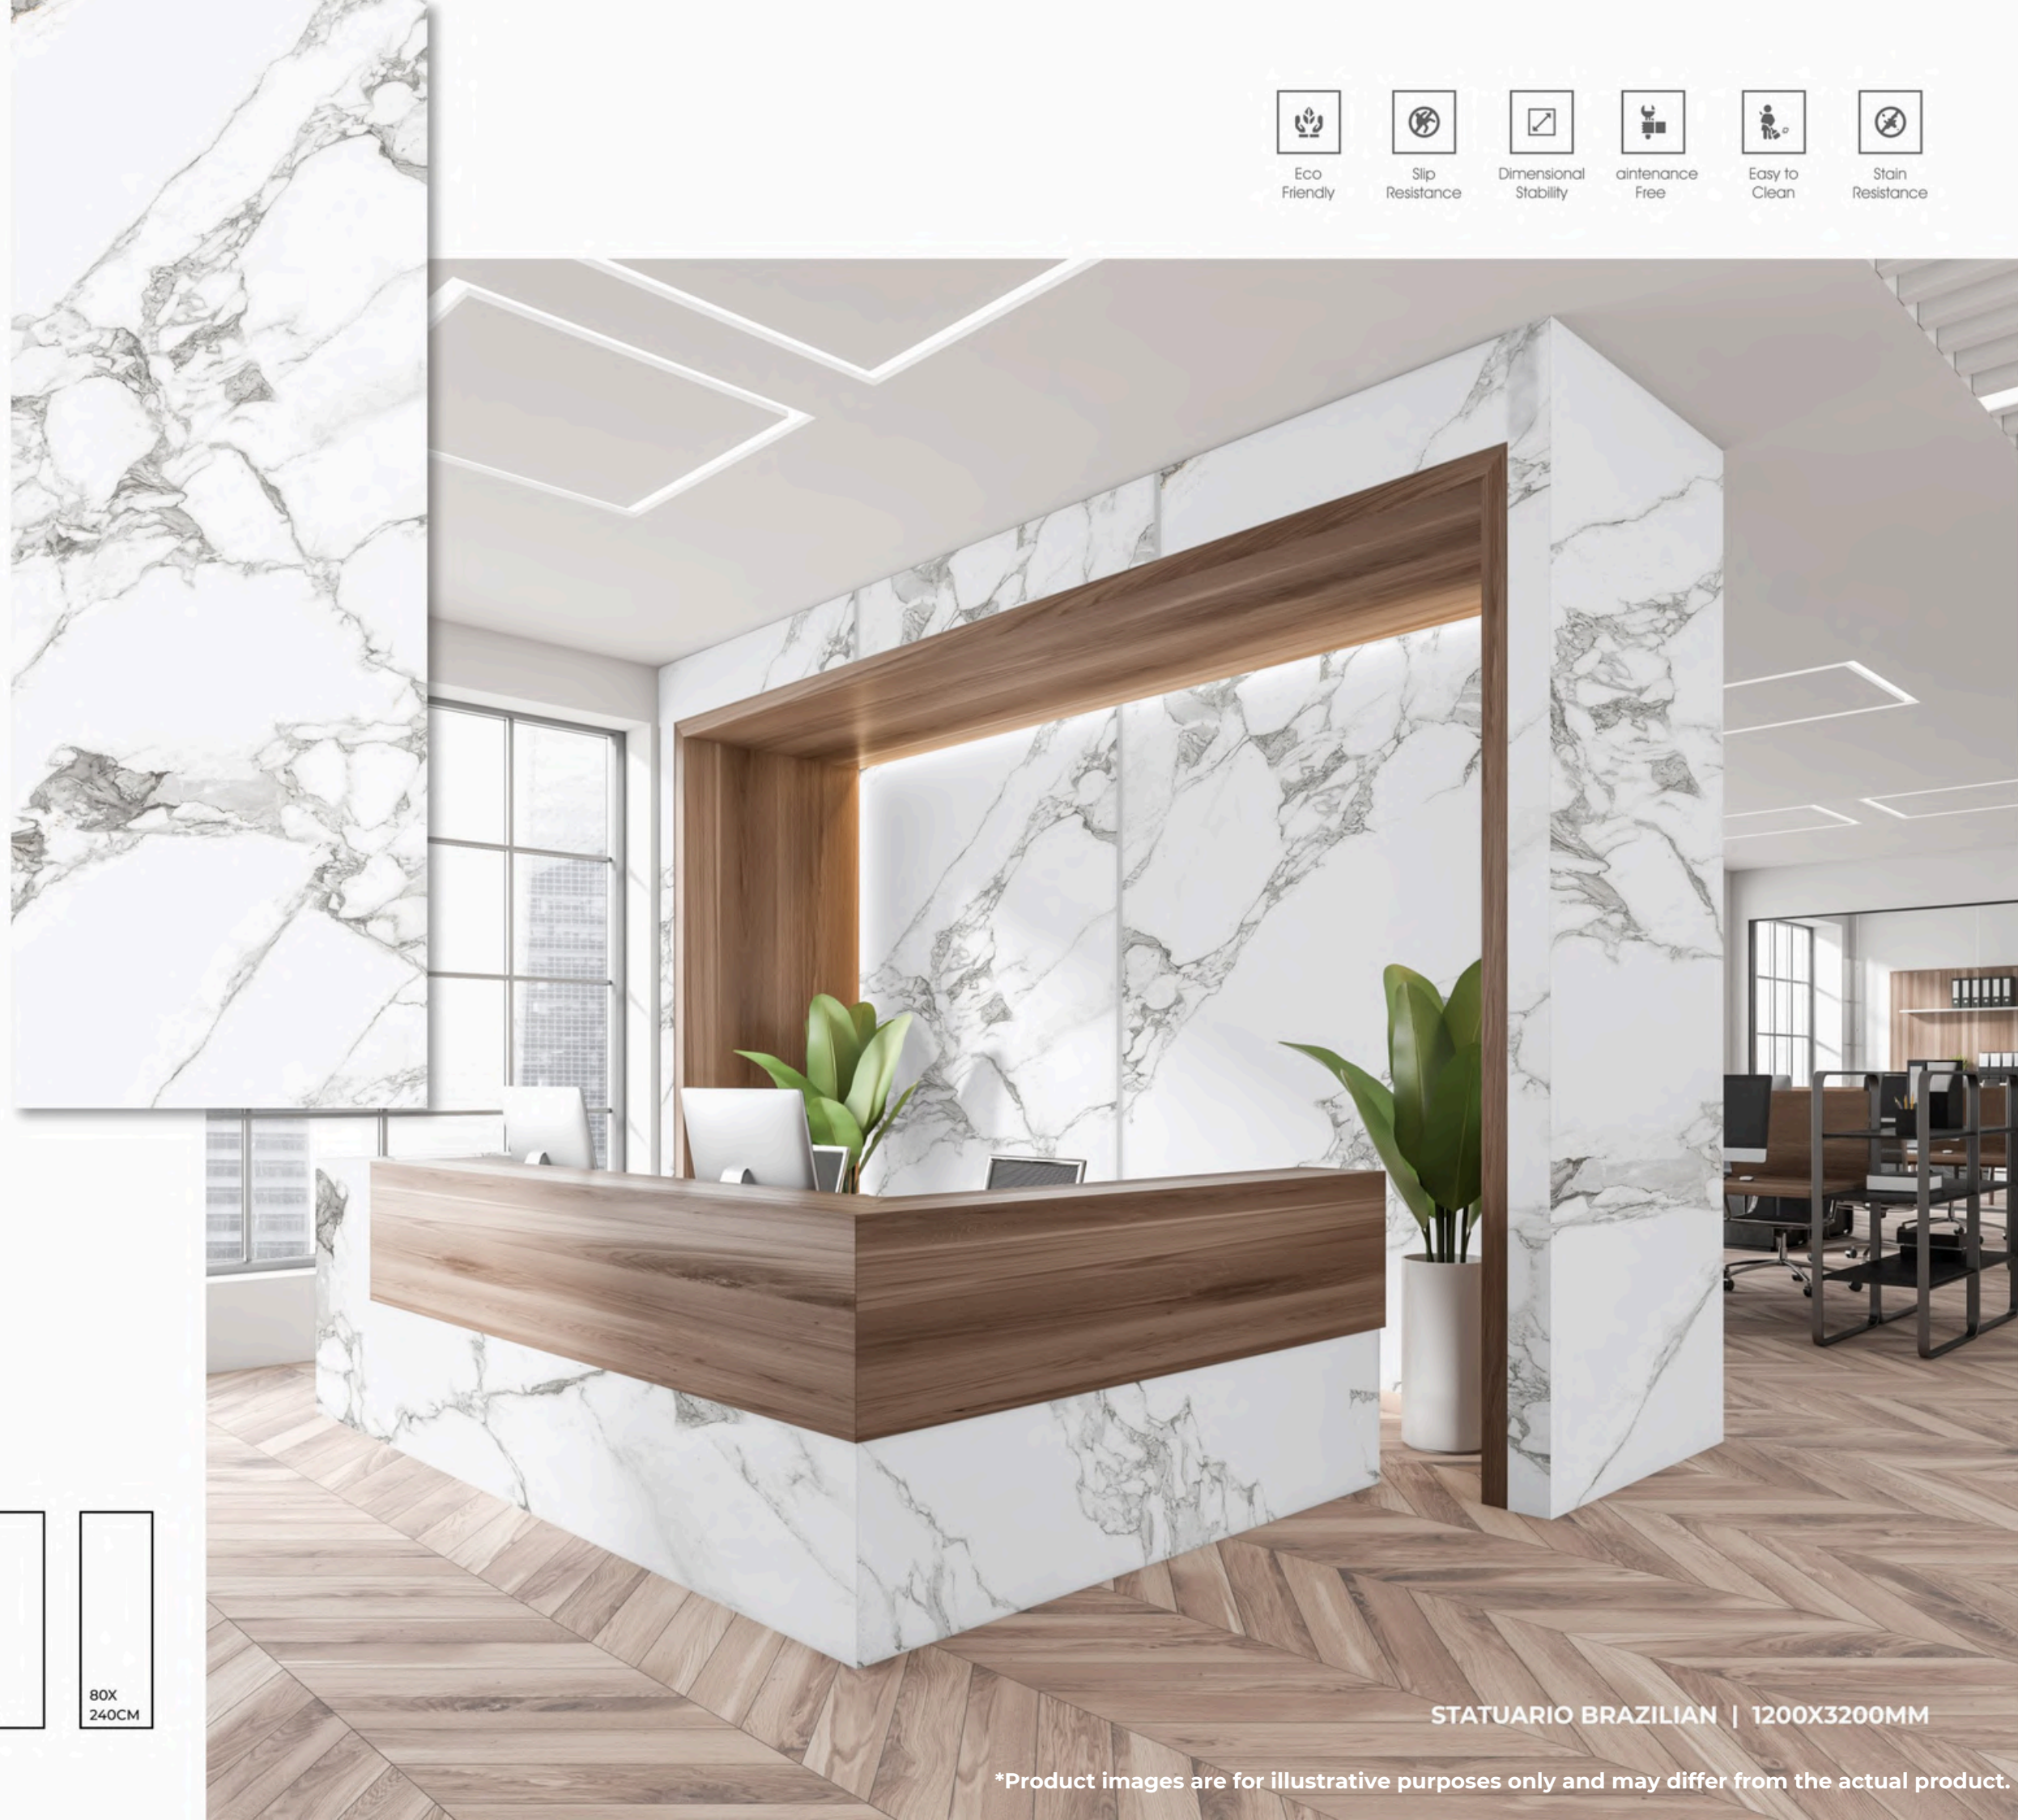

Eco Friendly

Slip Resistance

Dimensional Stability

Maintenance Free

Easy to Clean

Stain Resistance

STATUARIO BRAZILIAN

FINISHES.
GLOSSY | MATT | CARVING

SIZES.
1200X3200MM | 800X3200MM
1200X2800MM | 1200X2400MM
800X2400MM

RANDOM.

02

120X
320CM

80X
320CM

120X
280CM

120X
240CM

80X
240CM

STATUARIO BRAZILIAN | 1200X3200MM

*Product images are for illustrative purposes only and may differ from the actual product.