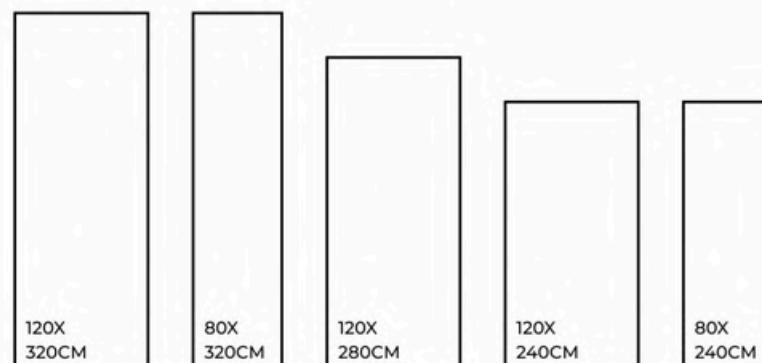

Eco Friendly

Slip Resistance

Dimensional Stability

Maintenance Free

Easy to Clean

Stain Resistance

COFFEE

FINISHES.
GLOSSY | MATT | CARVING

SIZES.
1200X3200MM | 800X3200MM
1200X2800MM | 1200X2400MM
800X2400MM

RANDOM.

01

COFFEE | 1200X3200MM

*Product images are for illustrative purposes only and may differ from the actual product.