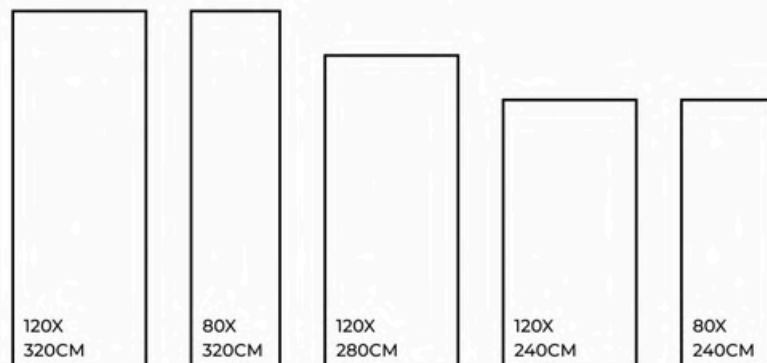

STATUARIO CLARA

FINISHES.
GLOSSY | MATT | CARVING

SIZES.
1200X3200MM | 800X3200MM
1200X2800MM | 1200X2400MM
800X2400MM

RANDOM.

02

Eco
Friendly

Slip
Resistance

Dimensional
Stability

Maintenance
Free

Easy to
Clean

Stain
Resistance

STATUARIO CLARA | 1200X3200MM

*Product images are for illustrative purposes only and may differ from the actual product.