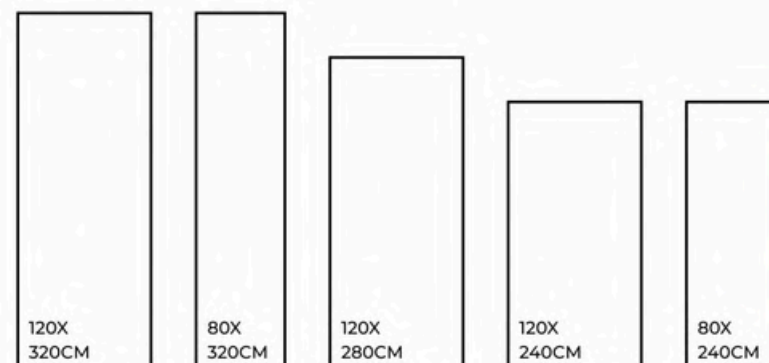

BRECCIA BM

FINISHES.
GLOSSY | MATT | CARVING

SIZES.
1200X3200MM | 800X3200MM
1200X2800MM | 1200X2400MM
800X2400MM

RANDOM.

02

Eco
Friendly

Slip
Resistance

Dimensional
Stability

Maintenance
Free

Easy to
Clean

Stain
Resistance

BRECCIA BM | 1200X3200MM

*Product images are for illustrative purposes only and may differ from the actual product.