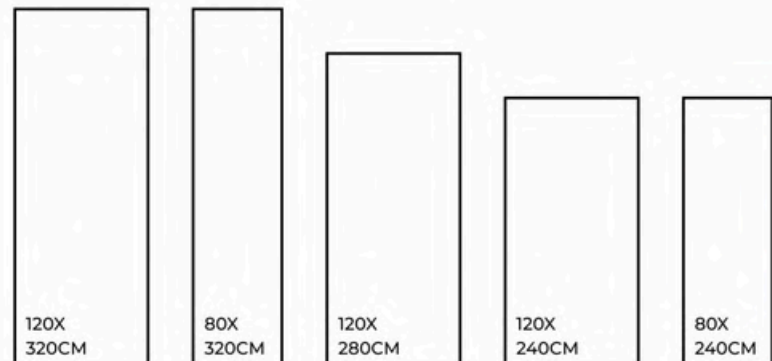

INFINITO AZUL

FINISHES.
GLOSSY | MATT | CARVING

SIZES.
1200X3200MM | 800X3200MM
1200X2800MM | 1200X2400MM
800X2400MM

RANDOM.

02

Eco
Friendly

Slip
Resistance

Dimensional
Stability

Maintenance
Free

Easy to
Clean

Stain
Resistance

INFINITO AZUL | 1200X3200MM

*Product images are for illustrative purposes only and may differ from the actual product.