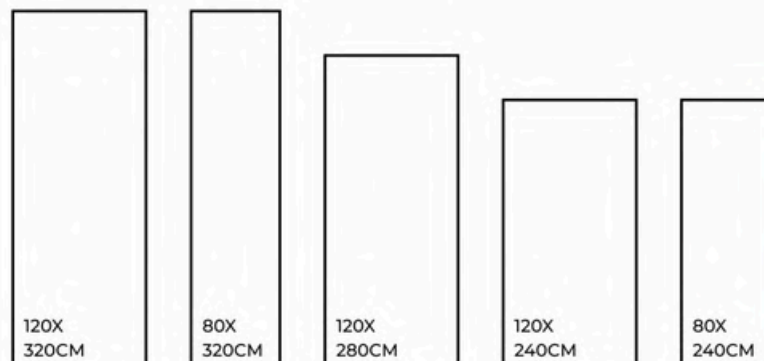

ARMANI GREY

FINISHES.
GLOSSY | MATT | CARVING

SIZES.
1200X3200MM | 800X3200MM
1200X2800MM | 1200X2400MM
800X2400MM

RANDOM.

02

Eco Friendly

Slip Resistance

Dimensional Stability

Maintenance Free

Easy to Clean

Stain Resistance