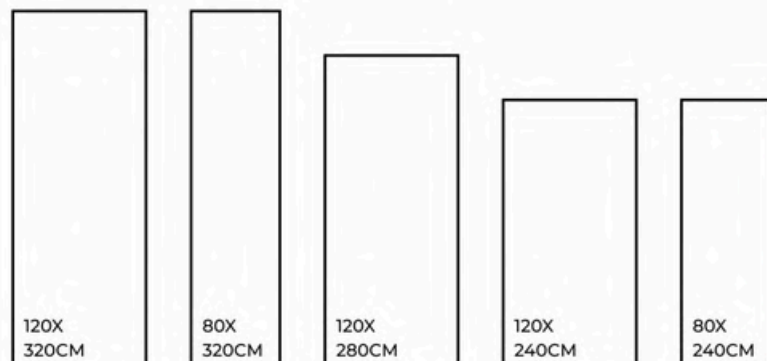

SIZES.
1200X3200MM | 800X3200MM
1200X2800MM | 1200X2400MM
800X2400MM

RANDOM.

02

120X
320CM

80X
320CM

120X
280CM

120X
240CM

80X
240CM

80X
320CM

120X
280CM

120X
240CM

80X
240CM

SPIDER GOLD | 1200X3200MM

*Product images are for illustrative purposes only and may differ from the actual product.

-  Eco Friendly
-  Slip Resistance
-  Dimensional Stability
-  Maintenance Free
-  Easy to Clean
-  Stain Resistance

BIXBITE GREY

FINISHES.
GLOSSY | MATT | CARVING

SIZES.
1200X3200MM | 800X3200MM
1200X2800MM | 1200X2400MM
800X2400MM

RANDOM.
02

BIXBITE GREY | 1200X3200MM

*Product images are for illustrative purposes only and may differ from the actual product.