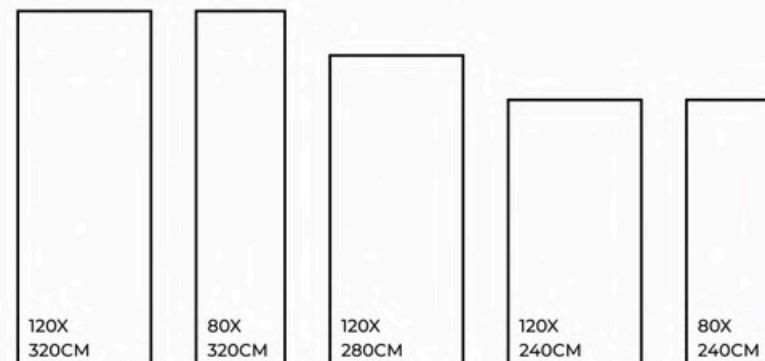

80X
240CM

STATUARIO VENICE | 1200X3200MM

*Product images are for illustrative purposes only and may differ from the actual product.

Eco
Friendly

Slip
Resistance

Dimensional
Stability

Maintenance
Free

Easy to
Clean

Stain
Resistance

BRECCIA BEIGE

FINISHES.
GLOSSY | MATT | CARVING

SIZES.
1200X3200MM | 800X3200MM
1200X2800MM | 1200X2400MM
800X2400MM

RANDOM.

03

BRECCIA BEIGE | 1200X3200MM

*Product images are for illustrative purposes only and may differ from the actual product.