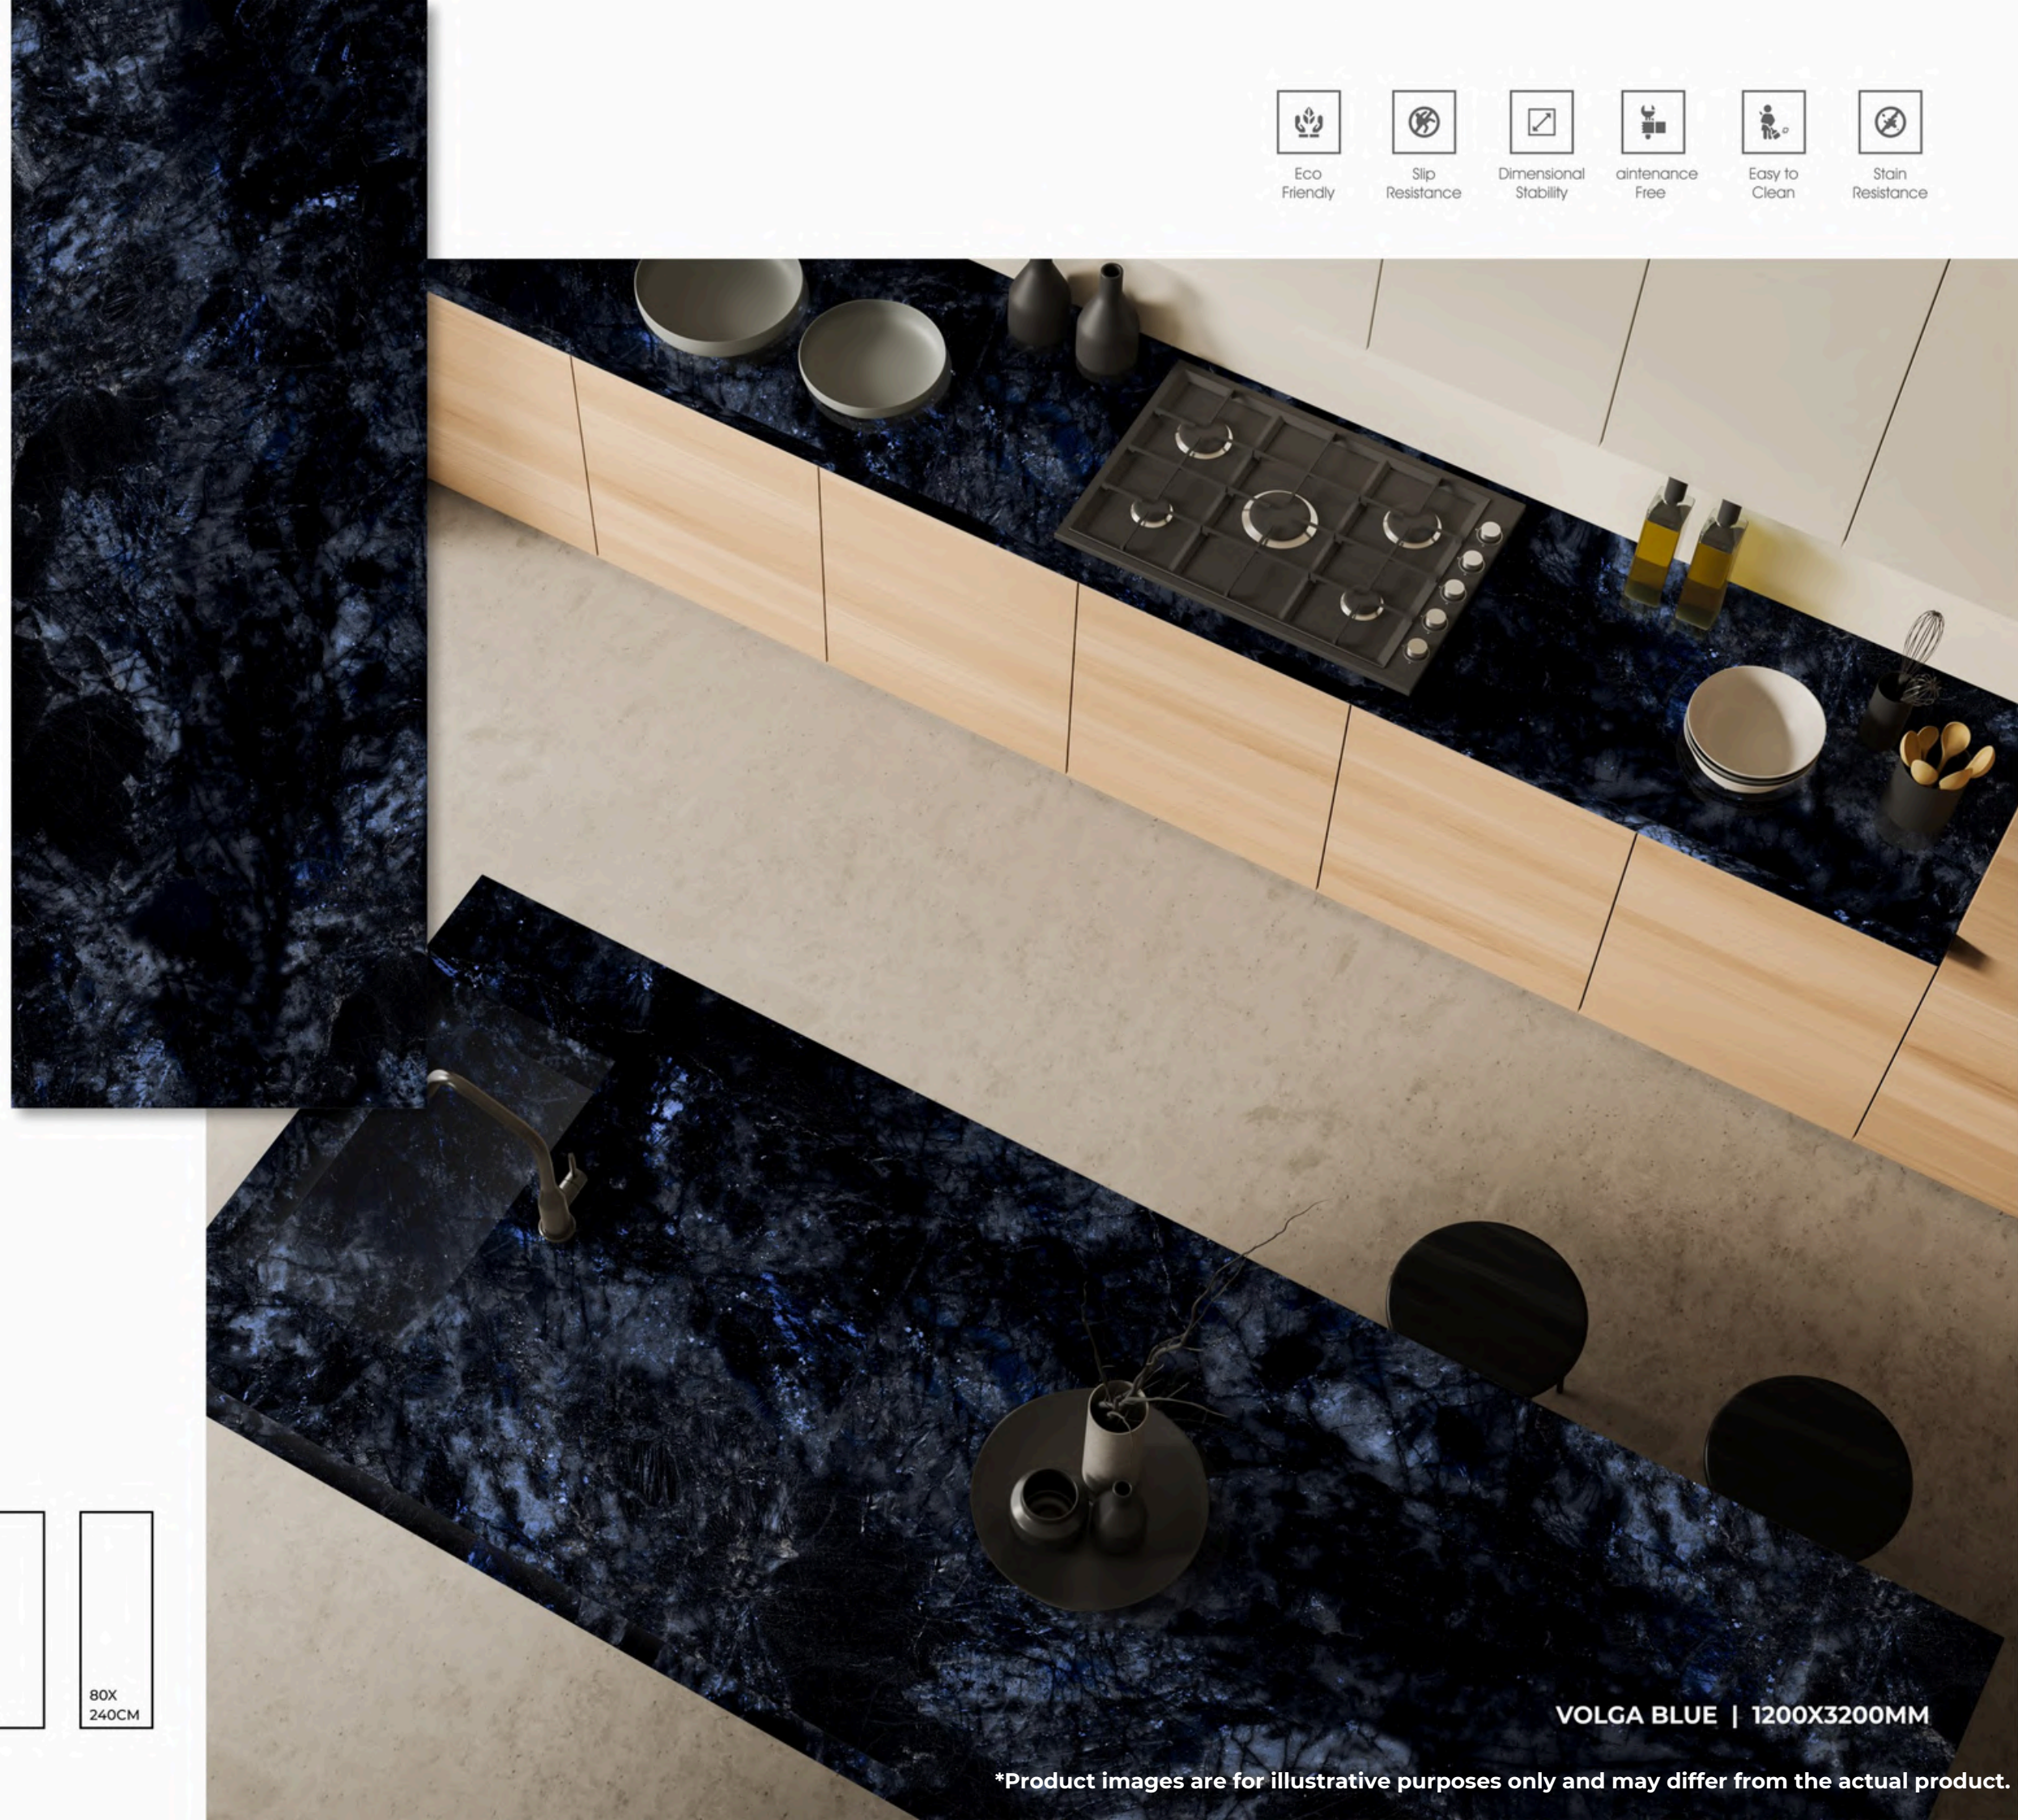

Eco
Friendly

Slip
Resistance

Dimensional
Stability

Maintenance
Free

Easy to
Clean

Stain
Resistance

VOLGA BLUE

FINISHES.
GLOSSY | MATT | CARVING