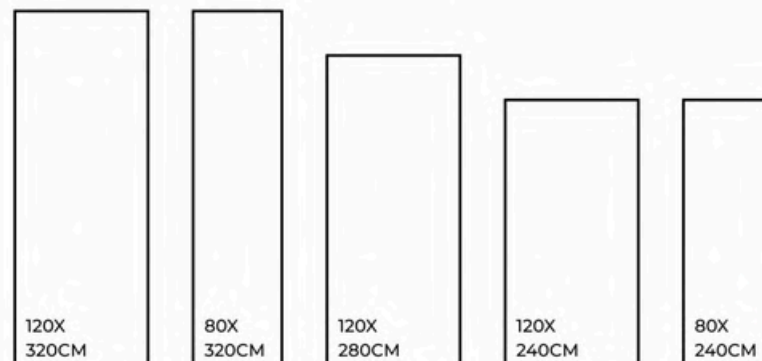

Eco Friendly

Slip Resistance

Dimensional Stability

Maintenance Free

Easy to Clean

Stain Resistance

ORO BIANCO

FINISHES.
GLOSSY | MATT | CARVING

SIZES.
1200X3200MM | 800X3200MM
1200X2800MM | 1200X2400MM
800X2400MM

RANDOM.

03

ORO BIANCO | 1200X3200MM

*Product images are for illustrative purposes only and may differ from the actual product.