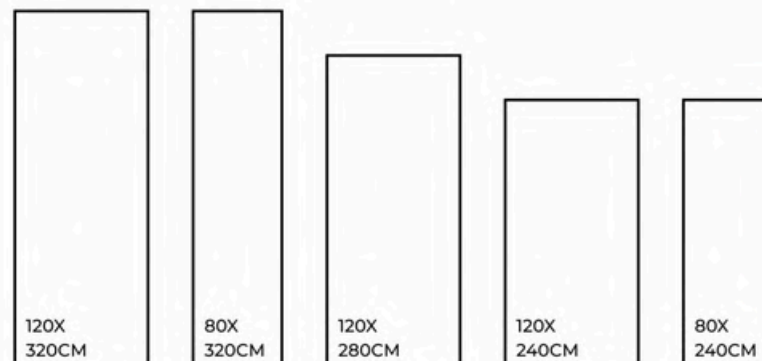

SAINT LAURENT | 1200X3200MM

*Product images are for illustrative purposes only and may differ from the actual product.