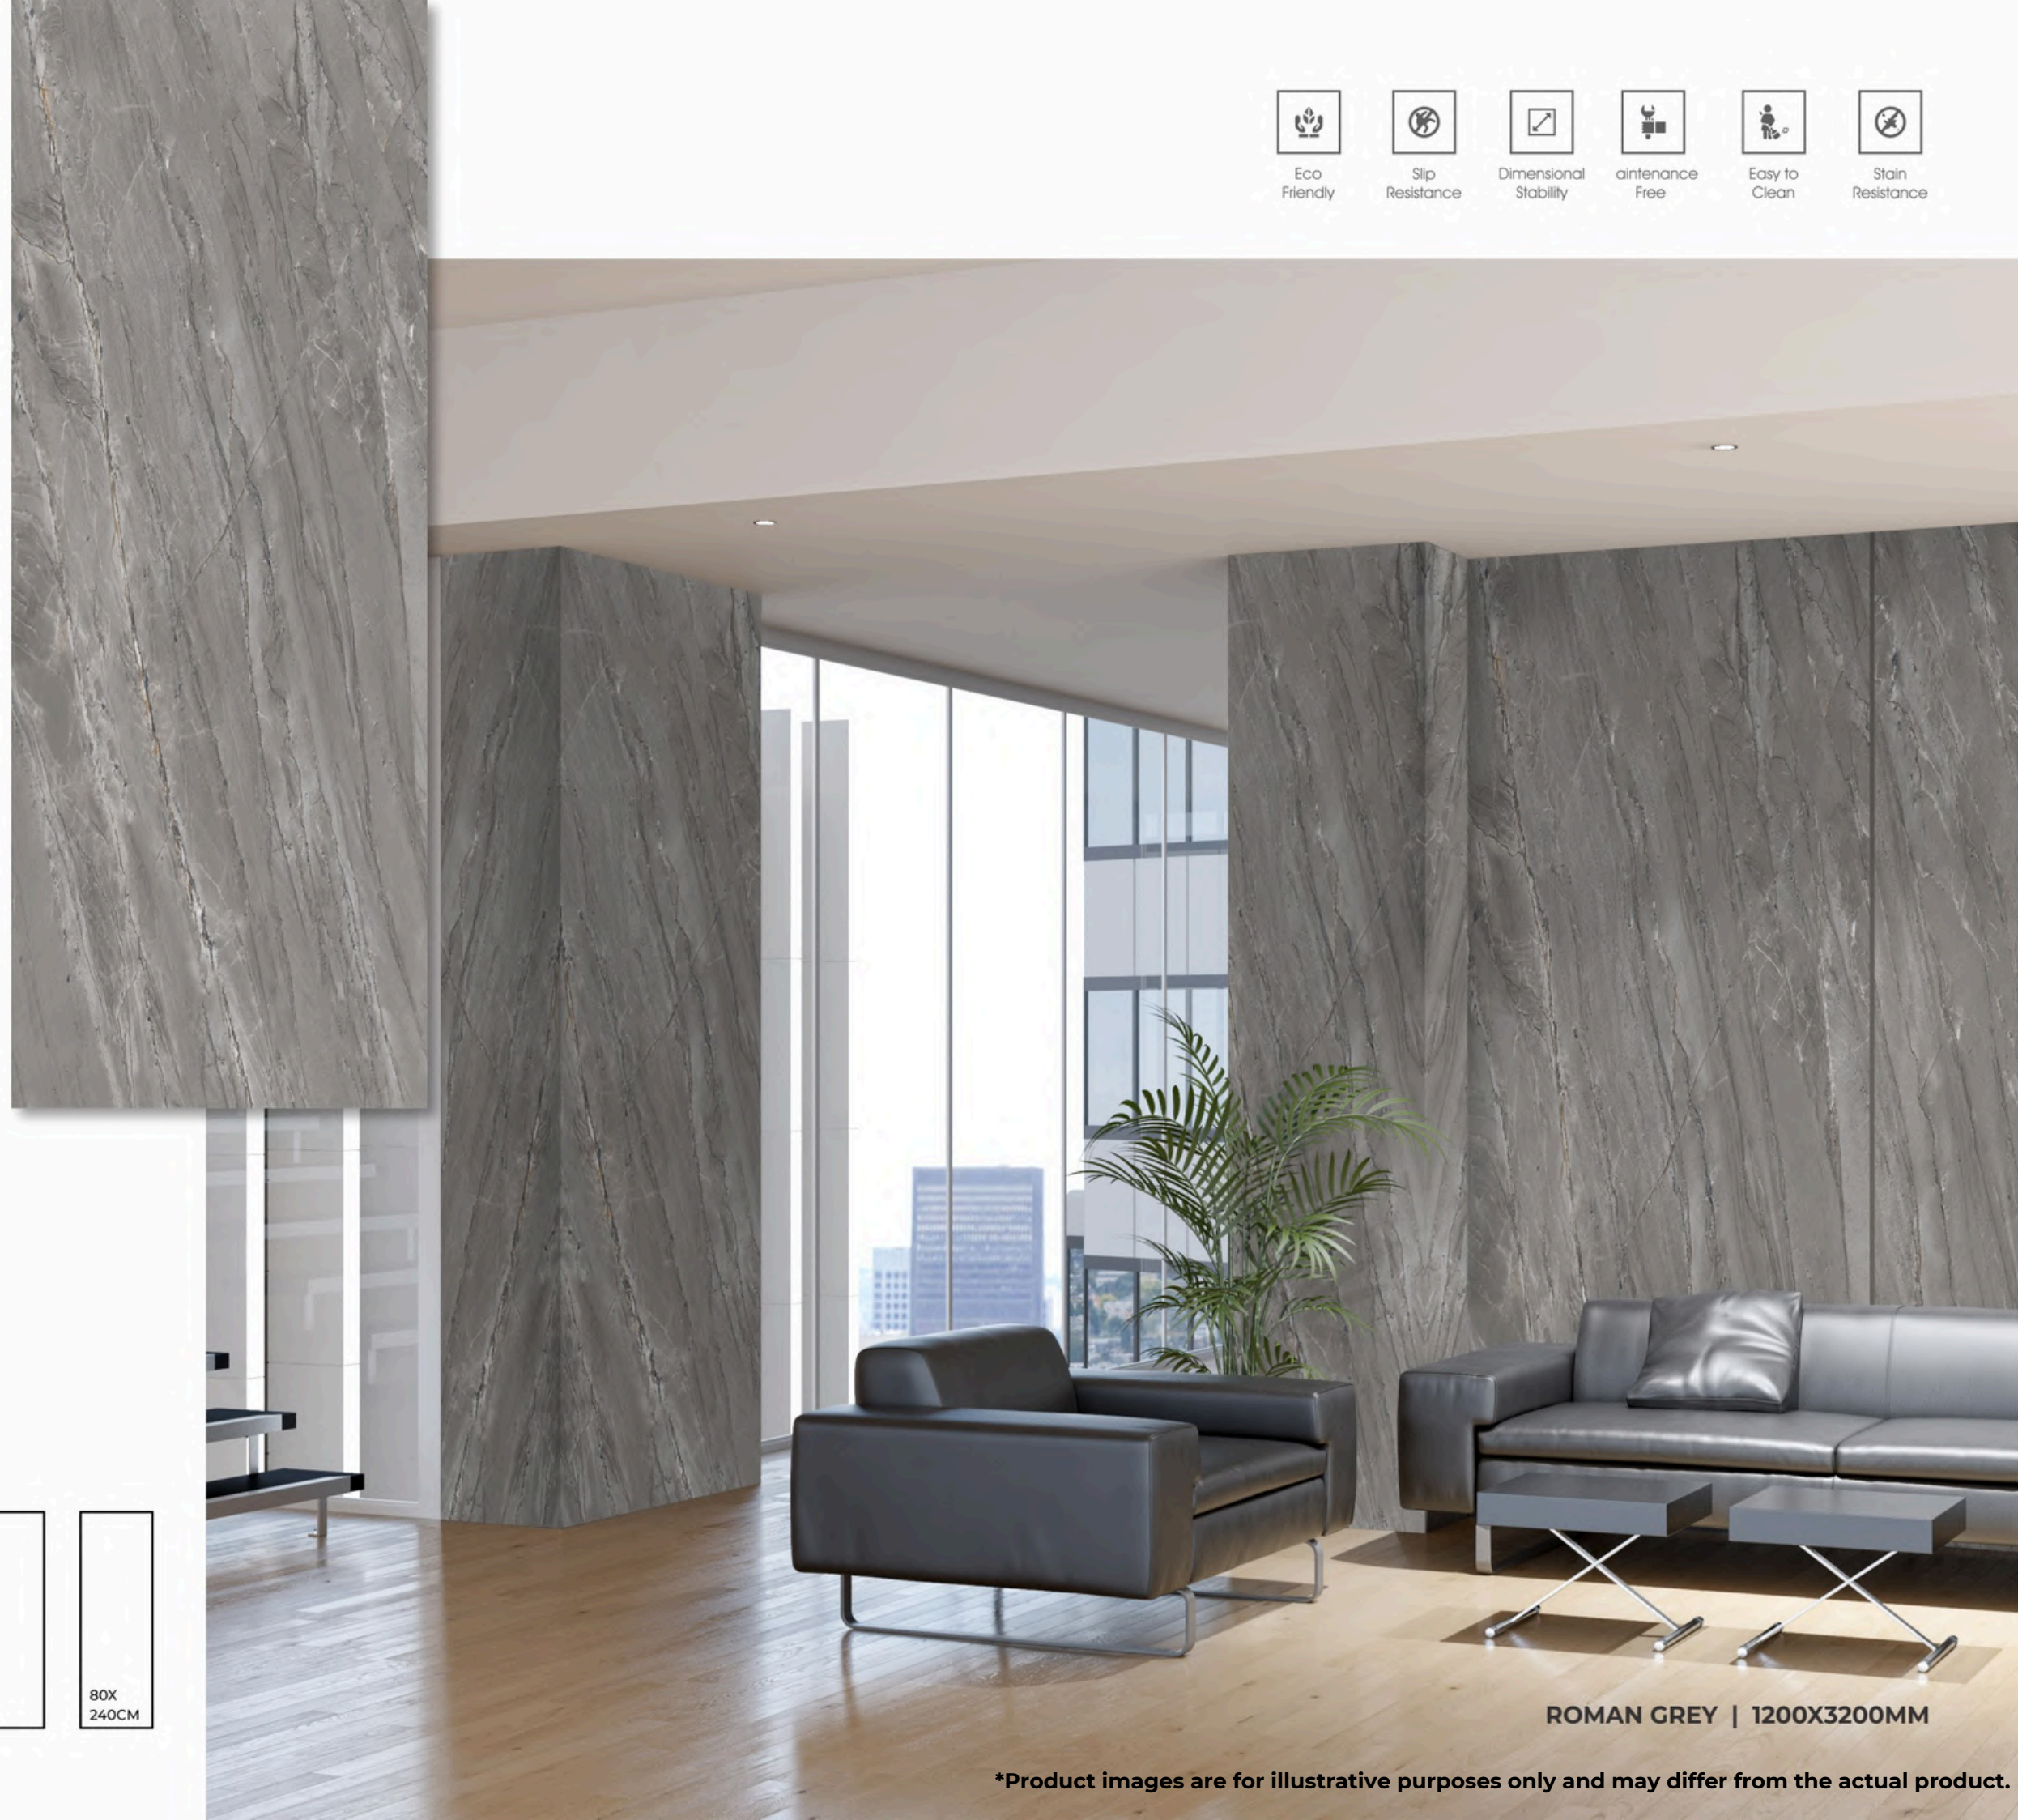

120X
240CM

80X
240CM

ONYX GOLD | 1200X3200MM

*Product images are for illustrative purposes only and may differ from the actual product.

Eco Friendly

Slip Resistance

Dimensional Stability

Maintenance Free

Easy to Clean

Stain Resistance

ROMAN GREY

FINISHES.
GLOSSY | MATT | CARVING

SIZES.
1200X3200MM | 800X3200MM
1200X2800MM | 1200X2400MM
800X2400MM

RANDOM.

02

ROMAN GREY | 1200X3200MM