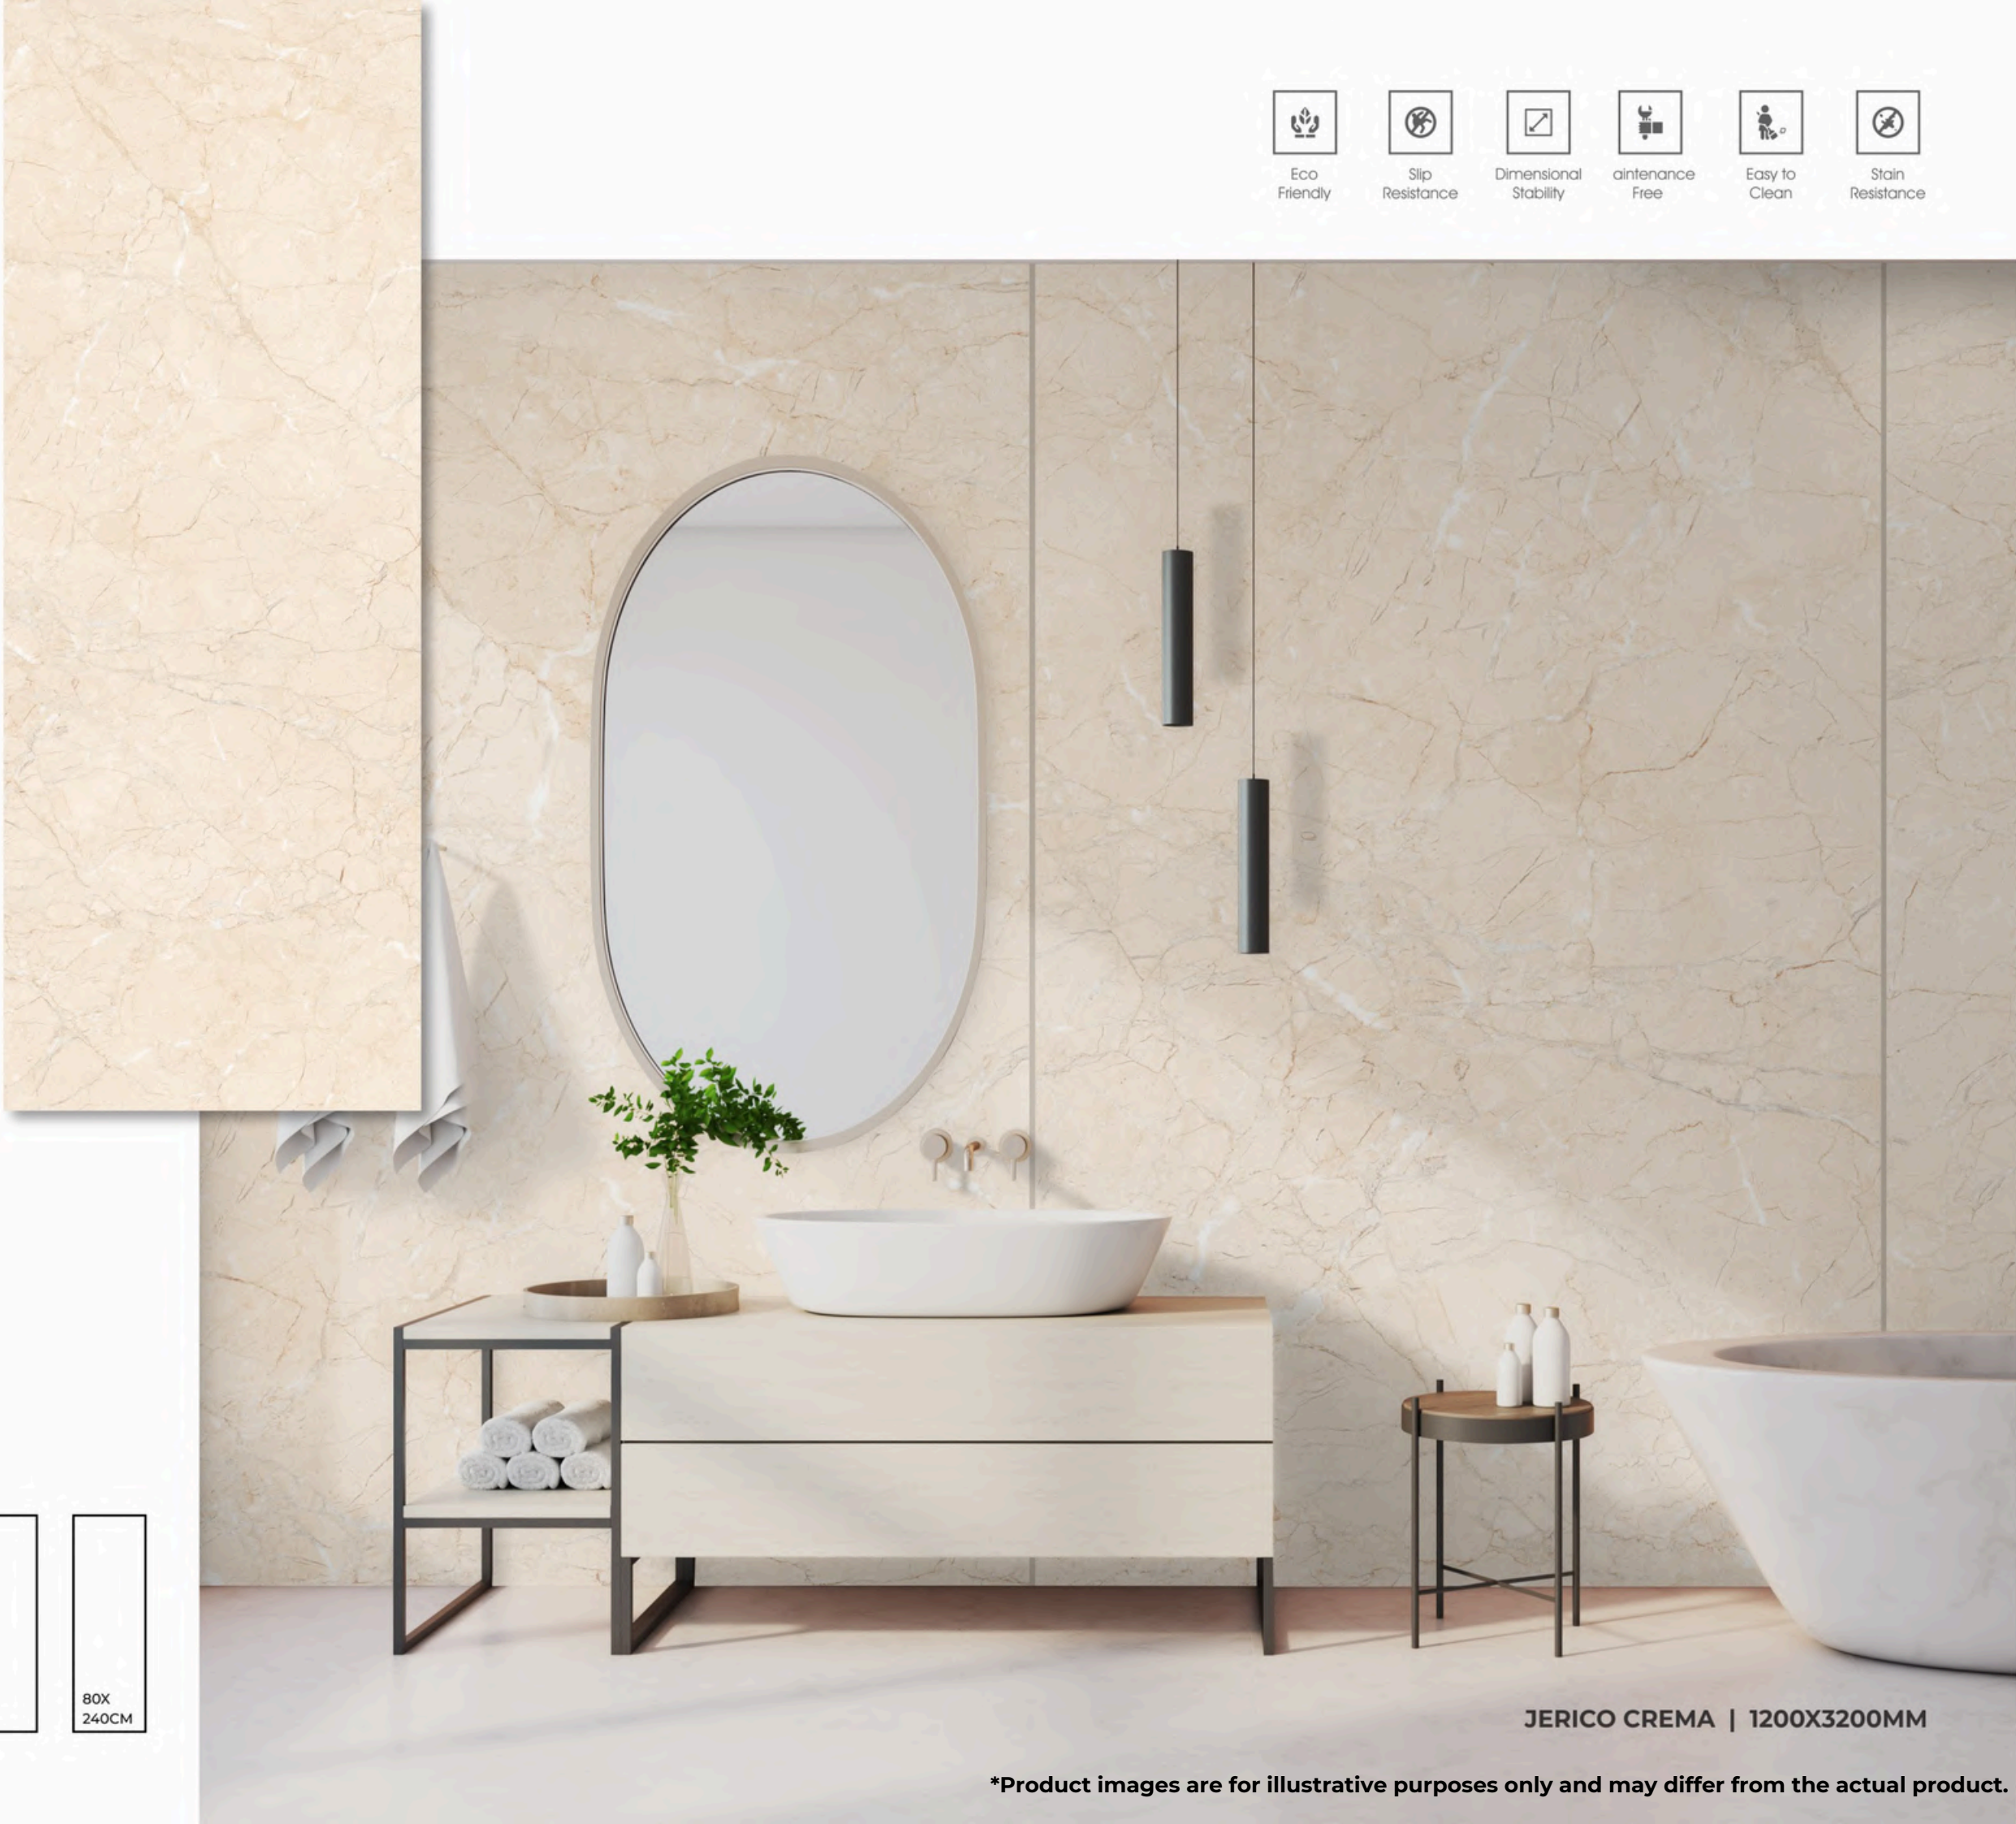

120X
240CM

80X
240CM

INFINITO BROWN | 1200X3200MM

*Product images are for illustrative purposes only and may differ from the actual product.

Eco
Friendly

Slip
Resistance

Dimensional
Stability

Maintenance
Free

Easy to
Clean

Stain
Resistance

JERICO CREMA

FINISHES.
GLOSSY | MATT | CARVING

SIZES.
1200X3200MM | 800X3200MM
1200X2800MM | 1200X2400MM
800X2400MM

RANDOM.

03

120X
320CM