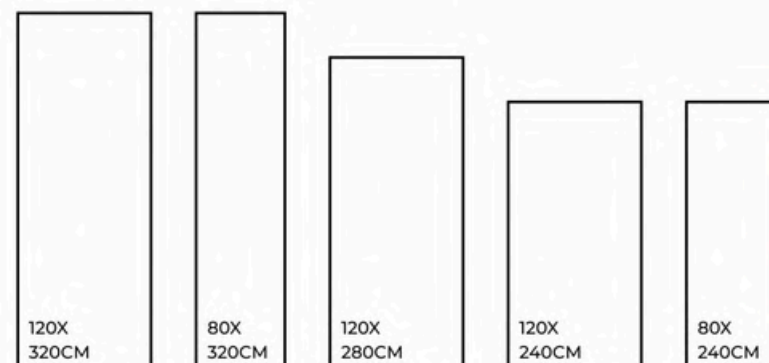

80X
320CM

120X
280CM

120X
240CM

80X
240CM

JERICO CREMA | 1200X3200MM

*Product images are for illustrative purposes only and may differ from the actual product.

Eco Friendly

Slip Resistance

Dimensional Stability

Maintenance Free

Easy to Clean

Stain Resistance

LAPO RED

FINISHES.
GLOSSY | MATT | CARVING

SIZES.
1200X3200MM | 800X3200MM
1200X2800MM | 1200X2400MM
800X2400MM

RANDOM.
02