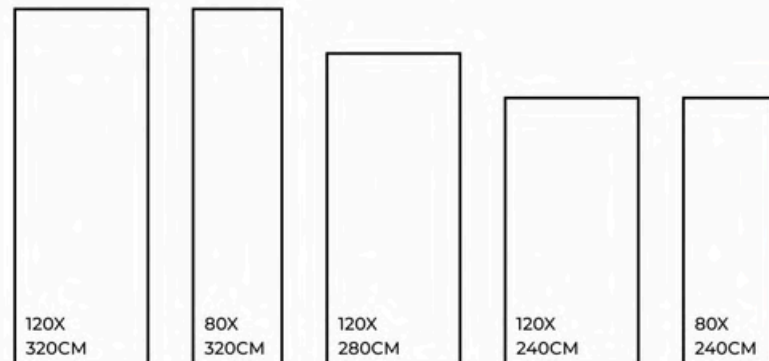

FLURY GREY

FINISHES.
GLOSSY | MATT | CARVING

SIZES.
1200X3200MM | 800X3200MM
1200X2800MM | 1200X2400MM
800X2400MM

RANDOM.

02

- Eco-Friendly
- Slip-Resistance
- Dimensional-Stability
- Maintenance-Free
- Easy-to-Clean
- Stain-Resistance

FLURY GREY | 1200X3200MM

*Product images are for illustrative purposes only and may differ from the actual product.