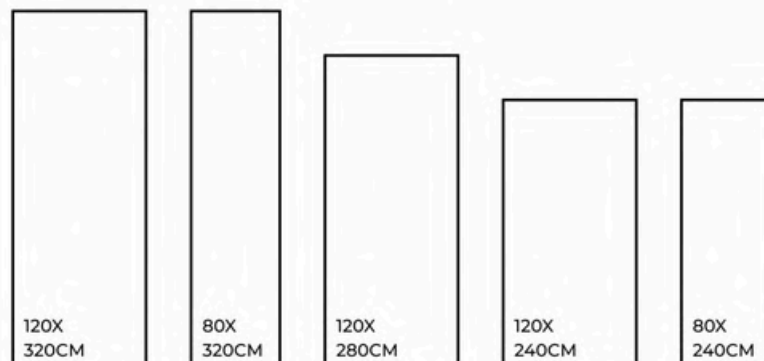

STATUARIO DIOR

FINISHES.
GLOSSY | MATT | CARVING

SIZES.
1200X3200MM | 800X3200MM
1200X2800MM | 1200X2400MM
800X2400MM

RANDOM.

03