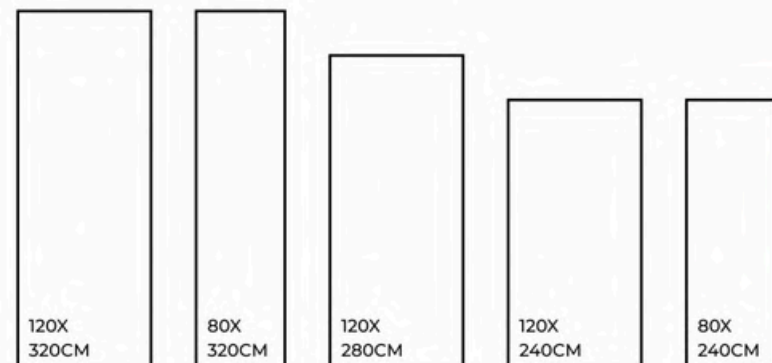

ELECTRA BLACK

FINISHES.
GLOSSY | MATT | CARVING

SIZES.
1200X3200MM | 800X3200MM
1200X2800MM | 1200X2400MM
800X2400MM

RANDOM.

02

Eco
Friendly

Slip
Resistance

Dimensional
Stability

Maintenance
Free

Easy to
Clean

Stain
Resistance

ELECTRA BLACK | 1200X3200MM

*Product images are for illustrative purposes only and may differ from the actual product.