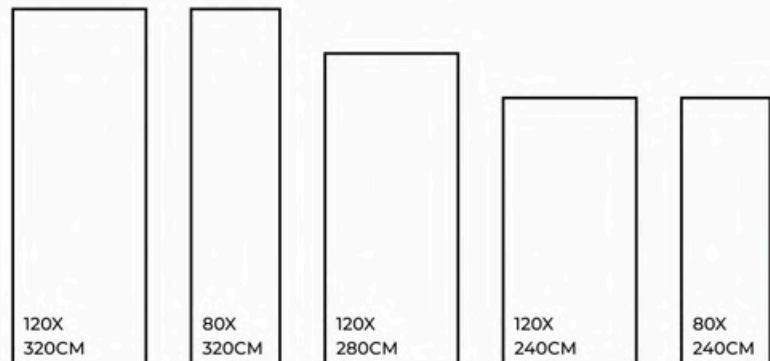

BRECCIA NATURAL

FINISHES.
GLOSSY | MATT | CARVING

SIZES.
1200X3200MM | 800X3200MM
1200X2800MM | 1200X2400MM
800X2400MM

RANDOM.

02

Eco
Friendly

Slip
Resistance

Dimensional
Stability

Maintenance
Free

Easy to
Clean

Stain
Resistance

BRECCIA NATURAL | 1200X3200MM

*Product images are for illustrative purposes only and may differ from the actual product.