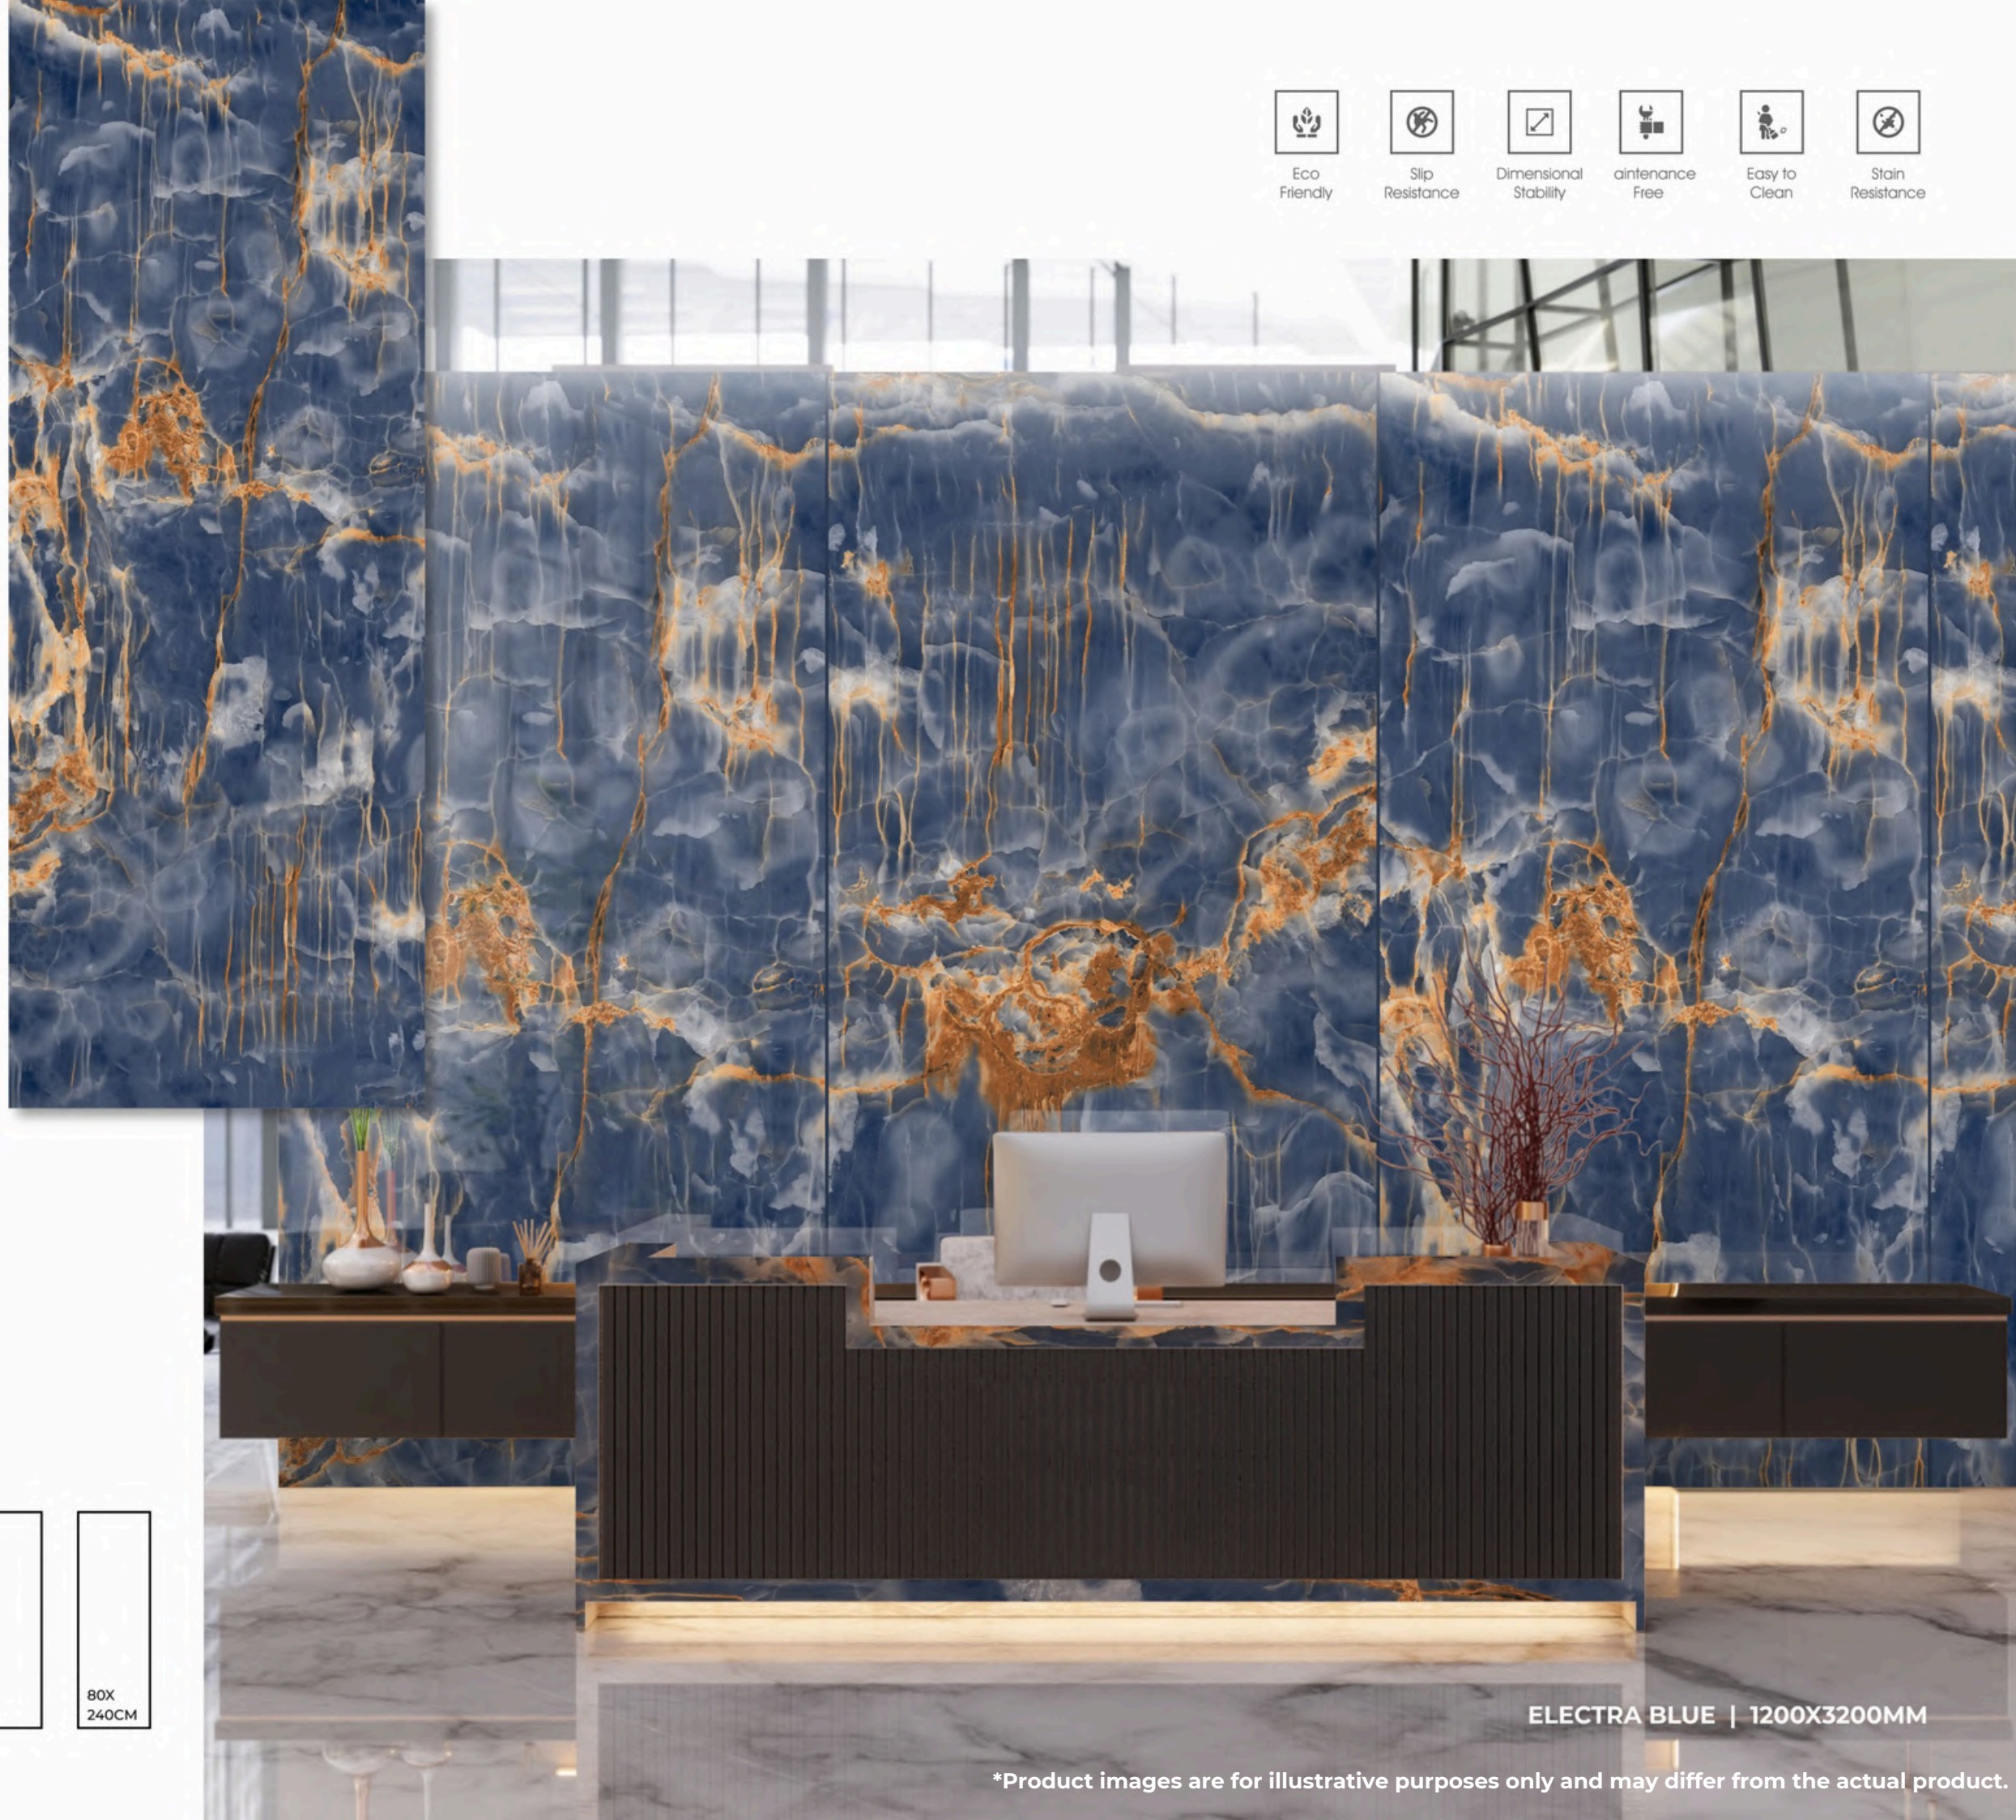

Maintenance
Free

Easy to
Clean

Stain
Resistance

ELECTRA BLACK | 1200X3200MM

*Product images are for illustrative purposes only and may differ from the actual product.

Eco
Friendly

Slip
Resistance

Dimensional
Stability