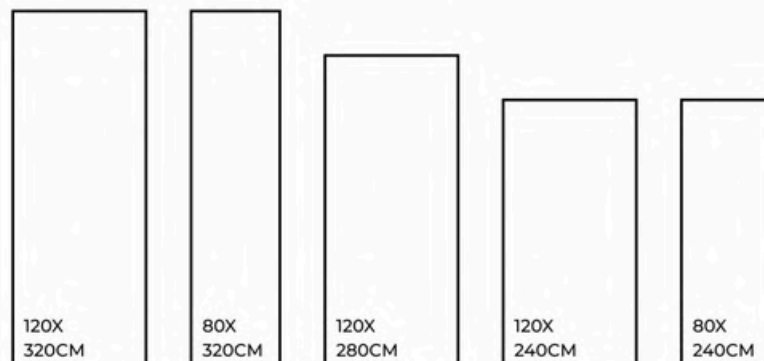

GOLDEN STATUARIO

FINISHES.
GLOSSY | MATT | CARVING

SIZES.
1200X3200MM | 800X3200MM
1200X2800MM | 1200X2400MM
800X2400MM

RANDOM.

02

Eco Friendly

Slip Resistance

Dimensional Stability

Maintenance Free

Easy to Clean

Stain Resistance