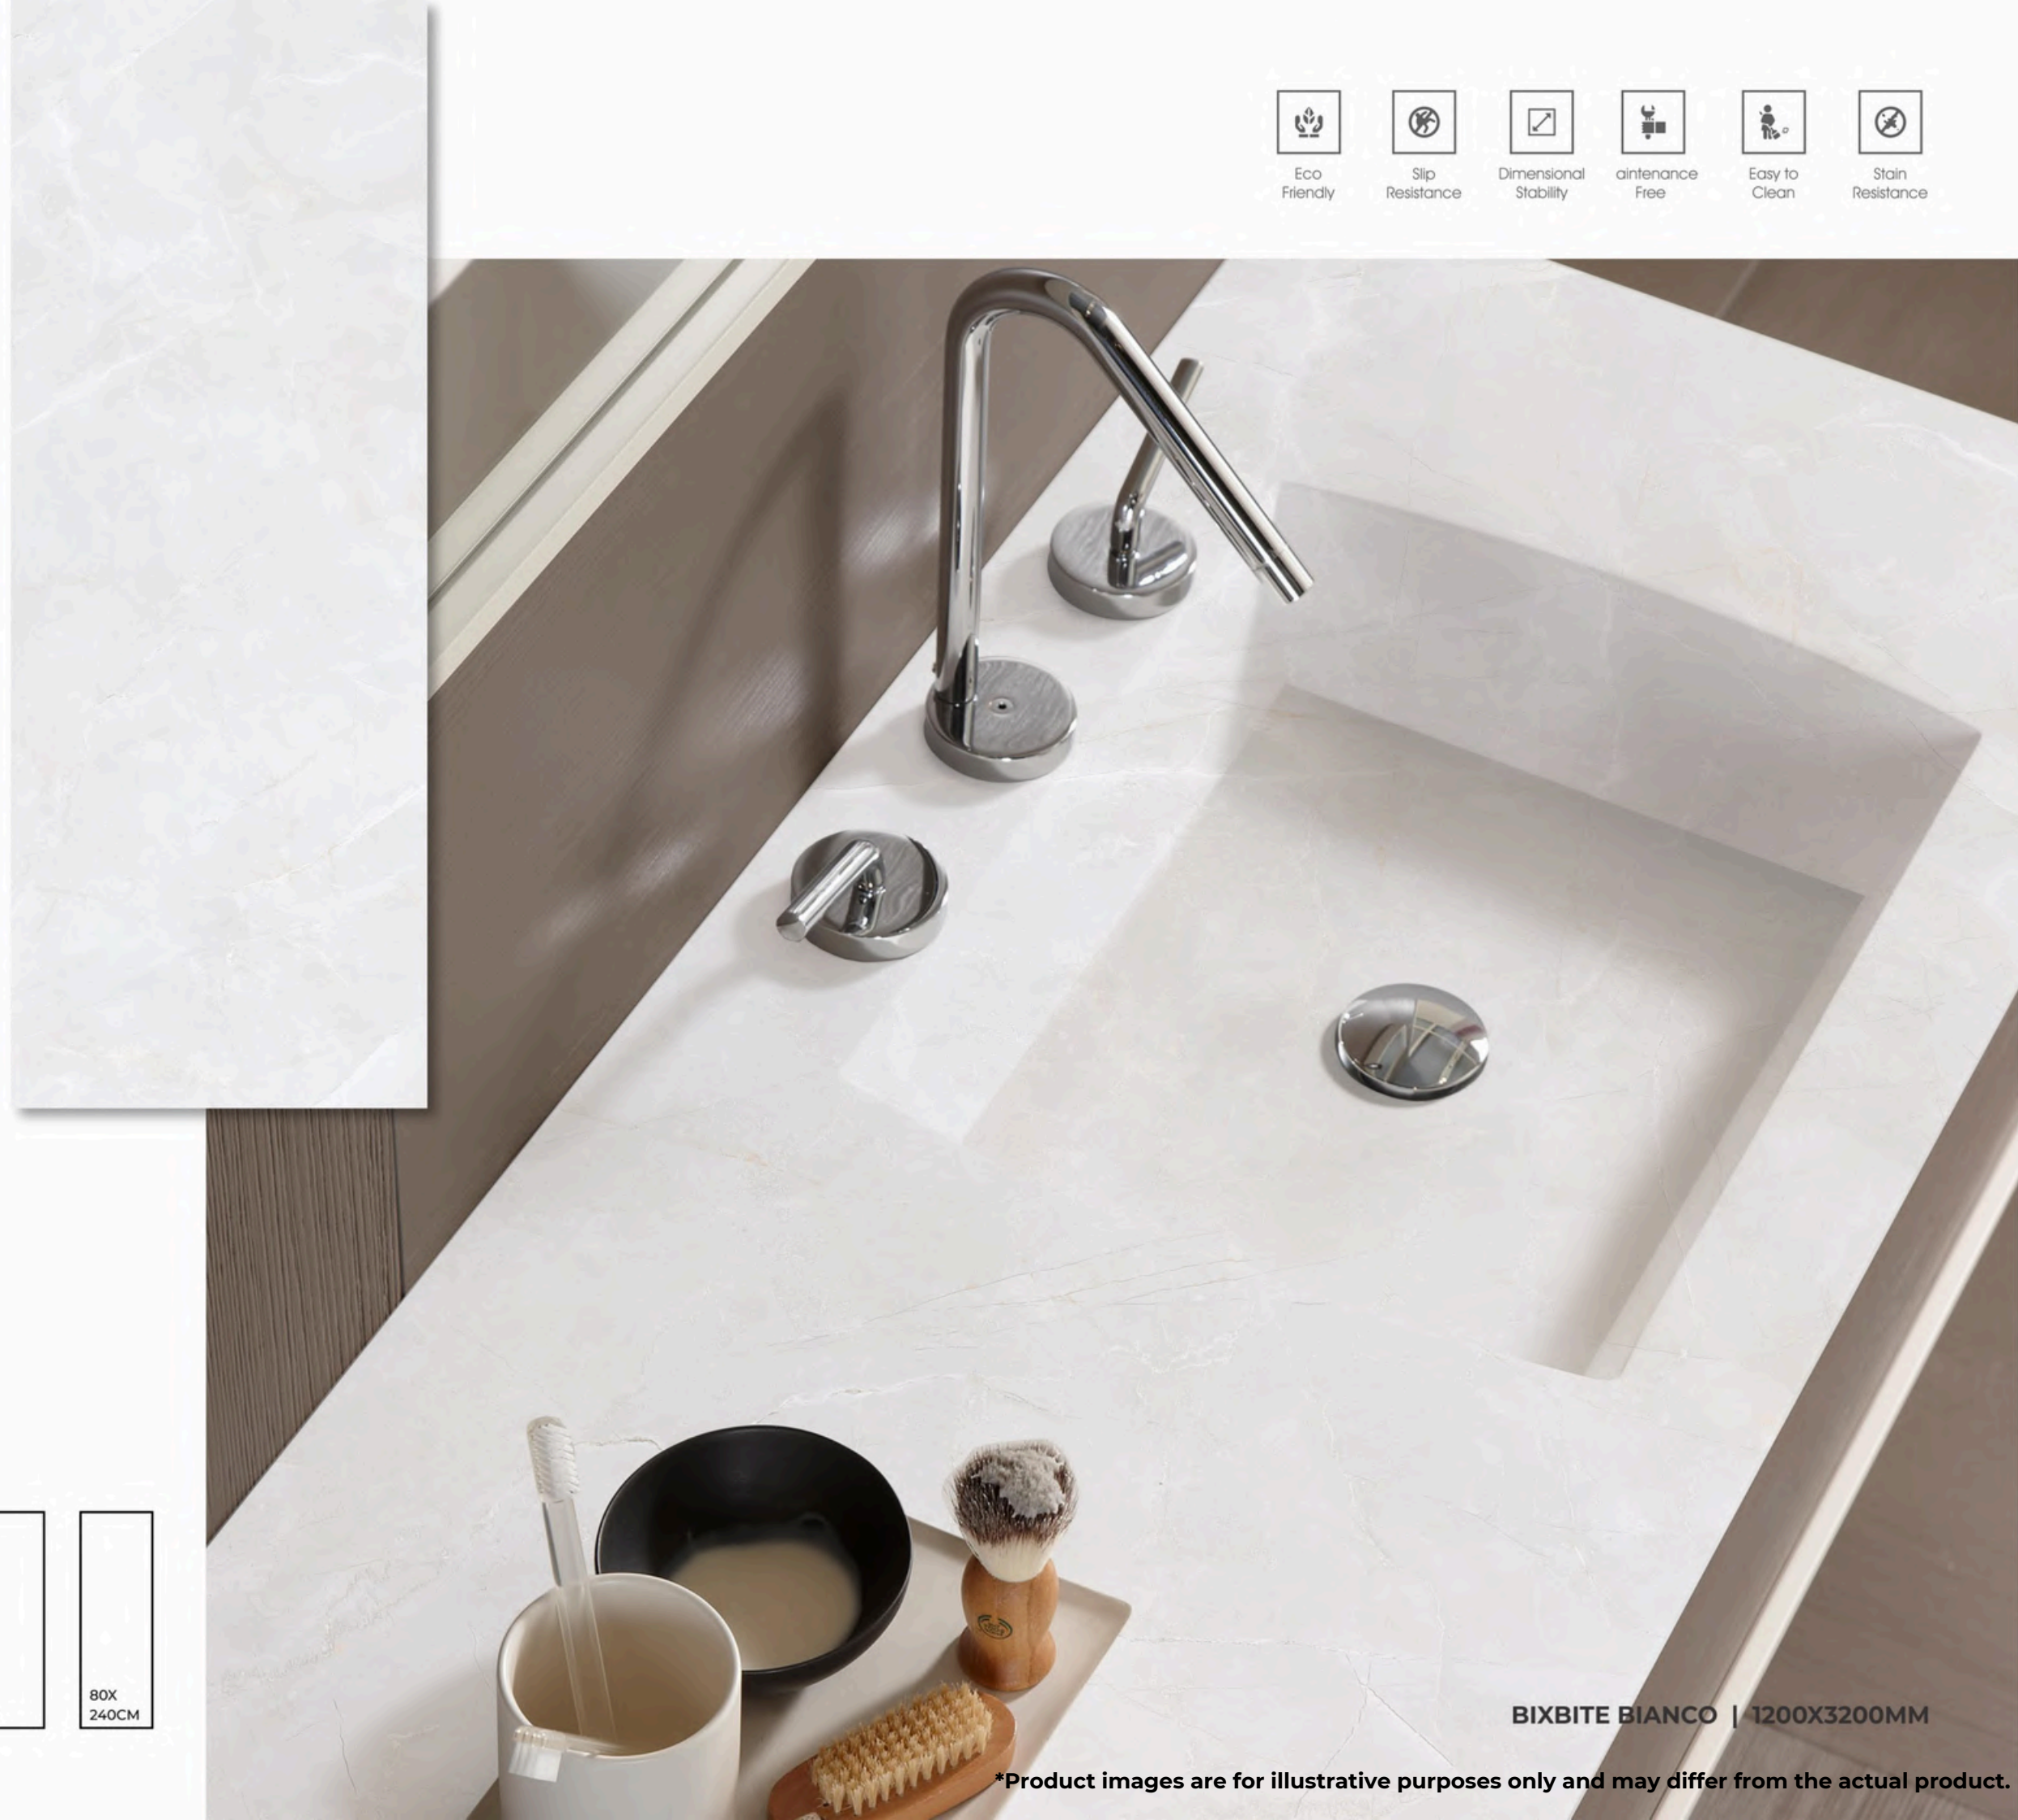

Eco Friendly

Slip Resistance

Dimensional Stability

Maintenance Free

Easy to Clean

Stain Resistance

BIXBITE BIANCO

FINISHES.
GLOSSY | MATT | CARVING

SIZES.
1200X3200MM | 800X3200MM
1200X2800MM | 1200X2400MM
800X2400MM

RANDOM.

02

BIXBITE BIANCO | 1200X3200MM

*Product images are for illustrative purposes only and may differ from the actual product.