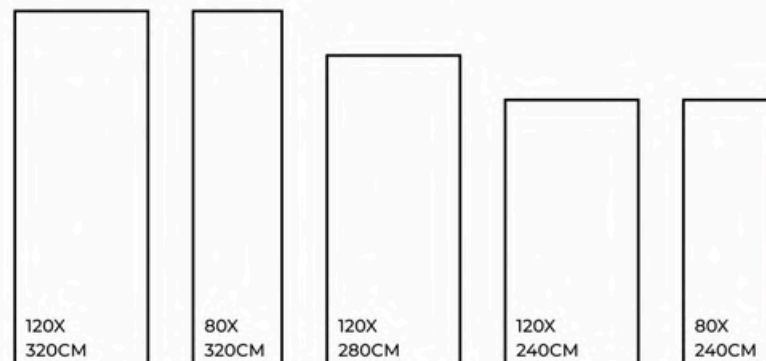

BLACK MARQUINA | 1200X3200MM

*Product images are for illustrative purposes only and may differ from the actual product.