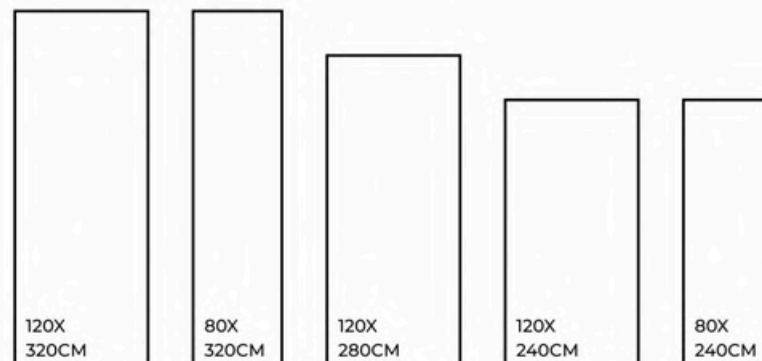

Maintenance
Free

Easy to
Clean

Stain
Resistance

ELECTRA BLUE

FINISHES.
GLOSSY | MATT | CARVING

SIZES.
1200X3200MM | 800X3200MM
1200X2800MM | 1200X2400MM
800X2400MM

RANDOM.

02