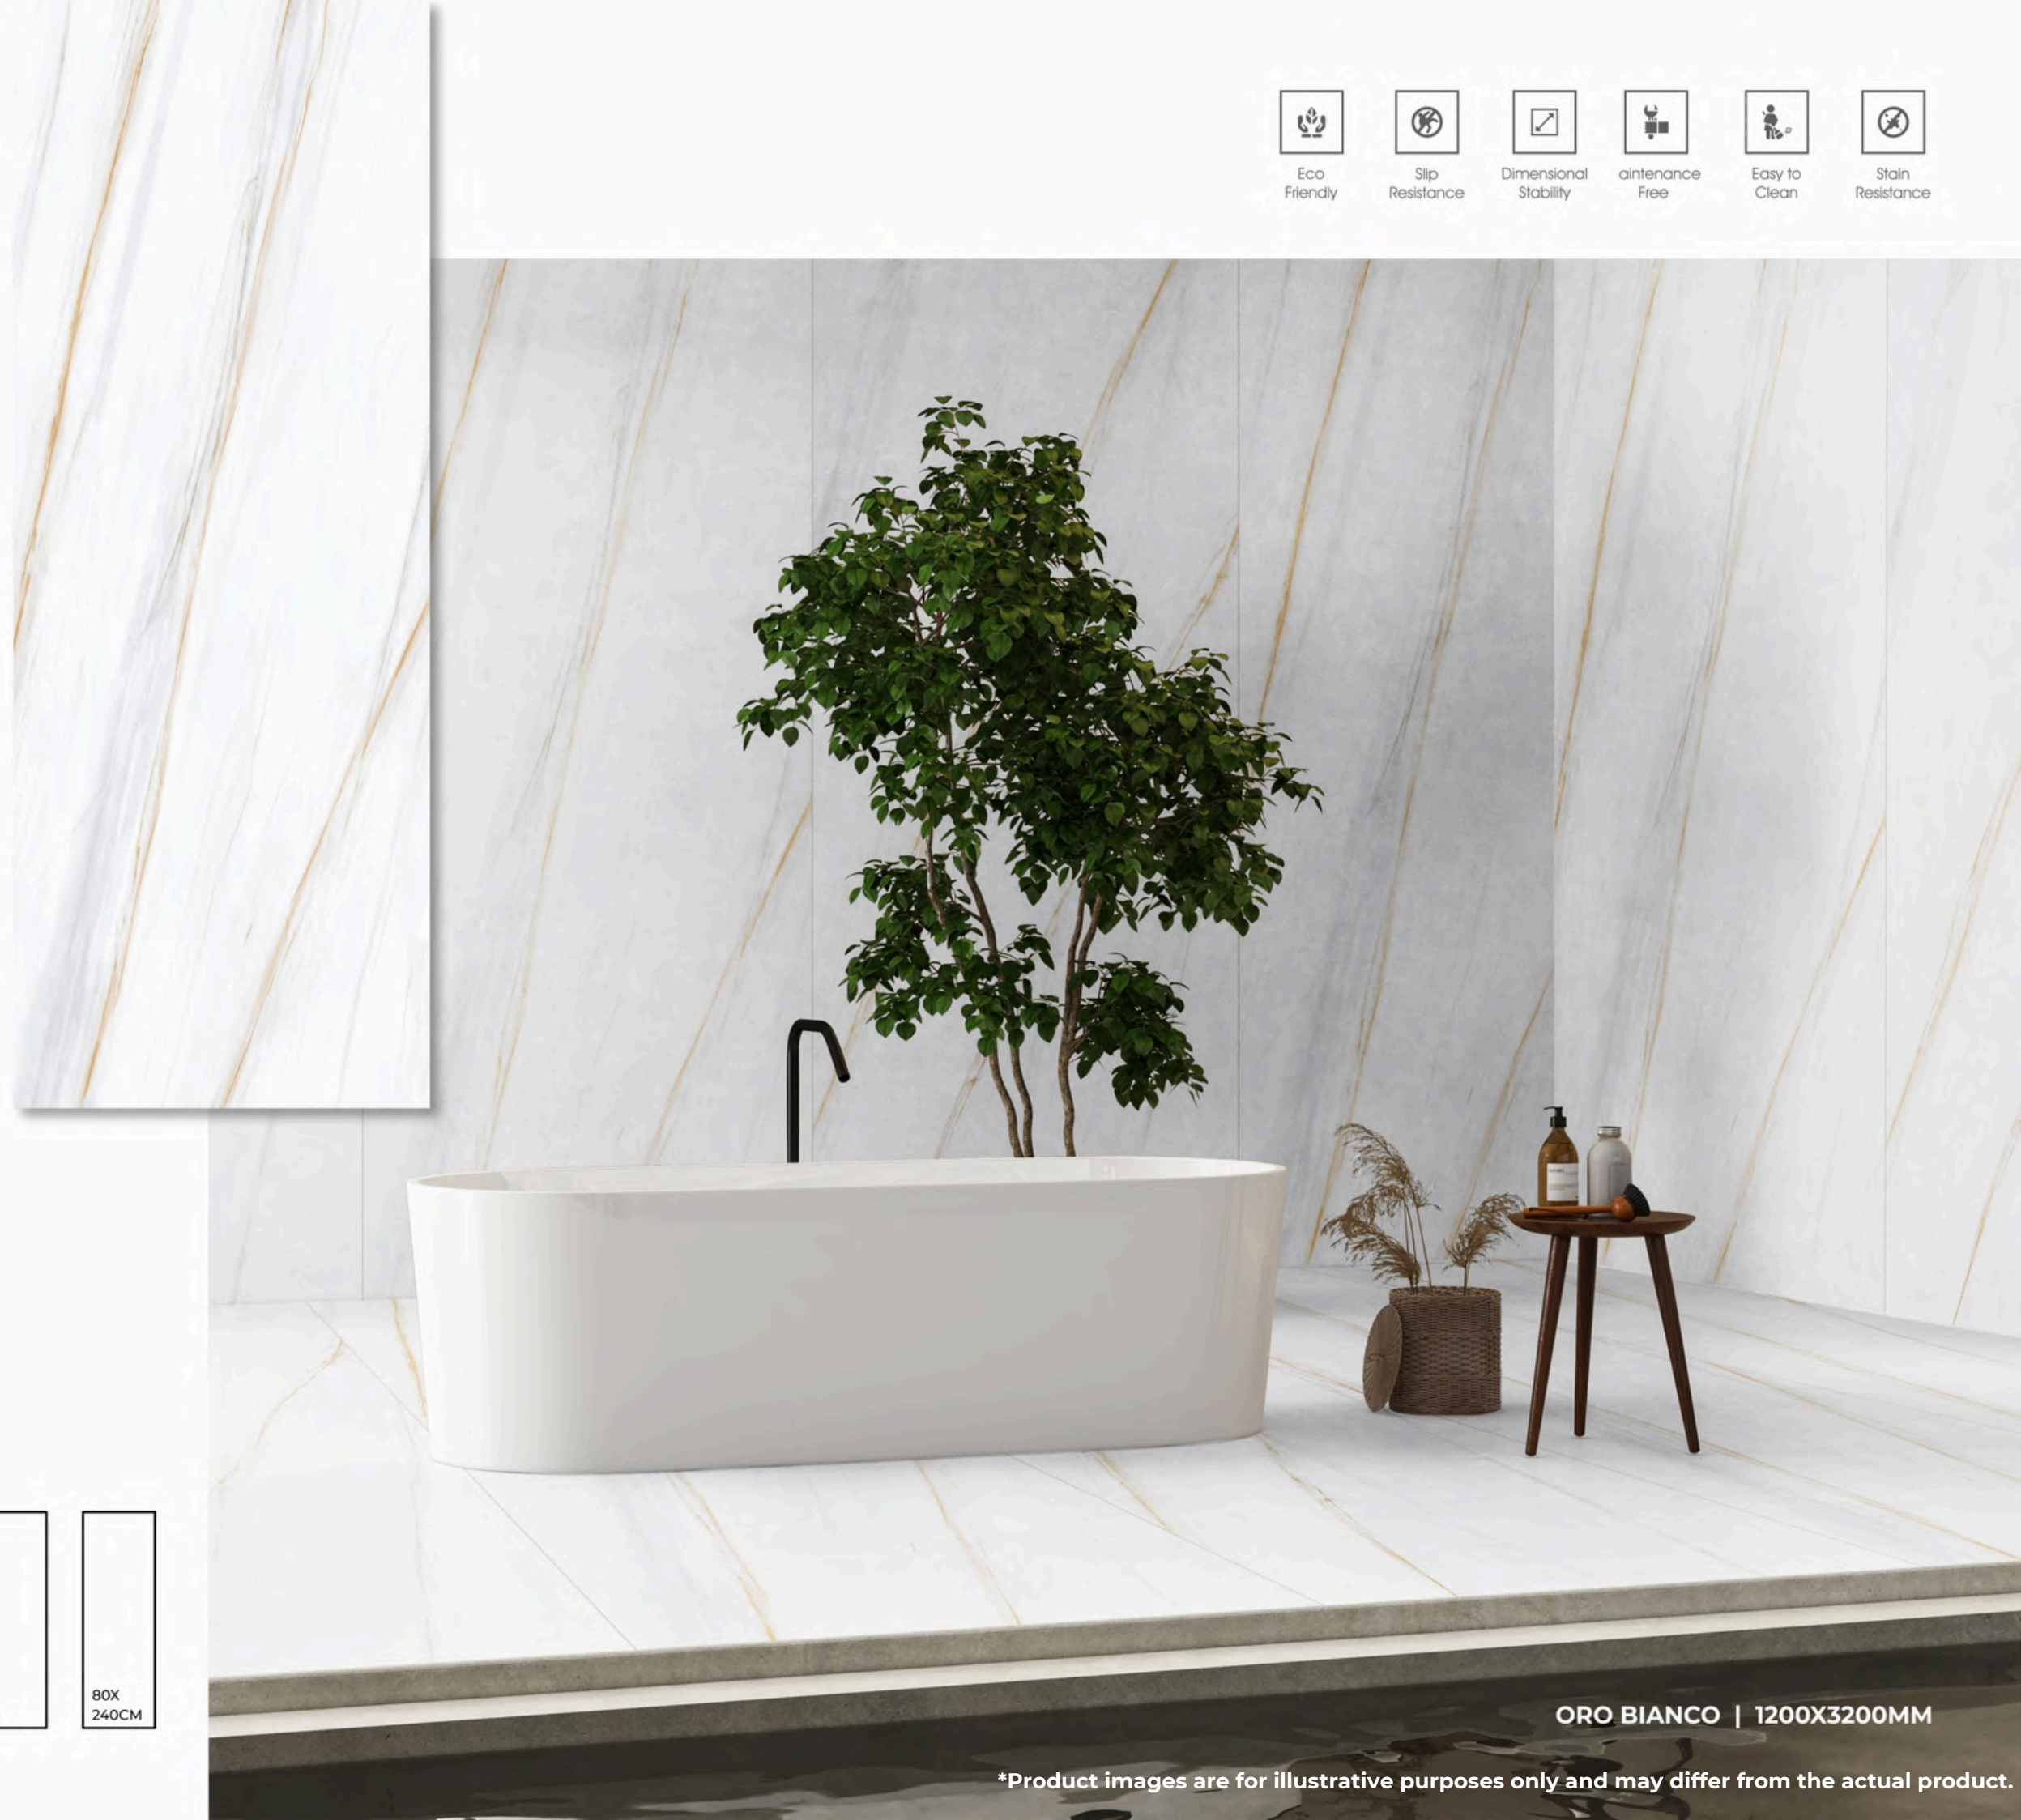

Eco Friendly

Slip Resistance

Dimensional Stability

Maintenance Free

Easy to Clean

Stain Resistance

ORO BIANCO

FINISHES.
GLOSSY | MATT | CARVING

SIZES.
1200X3200MM | 800X3200MM
1200X2800MM | 1200X2400MM
800X2400MM

RANDOM.

03

ORO BIANCO | 1200X3200MM

*Product images are for illustrative purposes only and may differ from the actual product.