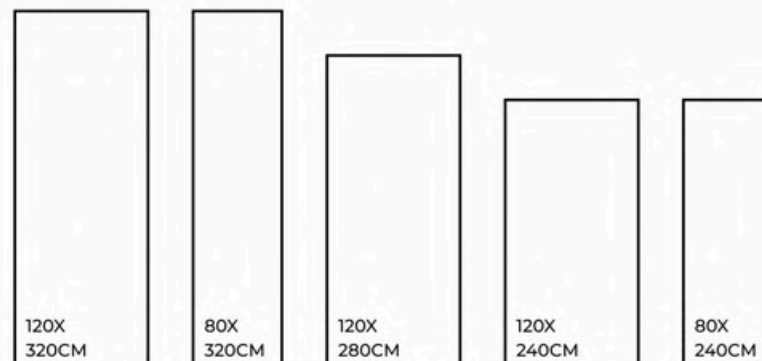

VOLGA BLUE | 1200X3200MM

*Product images are for illustrative purposes only and may differ from the actual product.