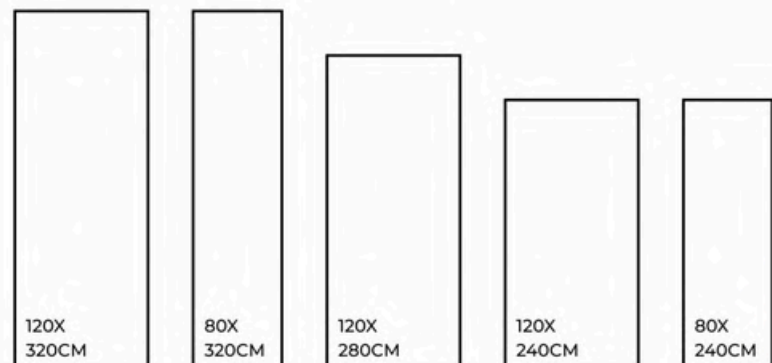

LIVANTO ORSINO

FINISHES.
GLOSSY | MATT | CARVING

SIZES.
1200X3200MM | 800X3200MM
1200X2800MM | 1200X2400MM
800X2400MM

RANDOM.

03

Eco
Friendly

Slip
Resistance

Dimensional
Stability

Maintenance
Free

Easy to
Clean

Stain
Resistance

LIVANTO ORSINO | 1200X3200MM

*Product images are for illustrative purposes only and may differ from the actual product.