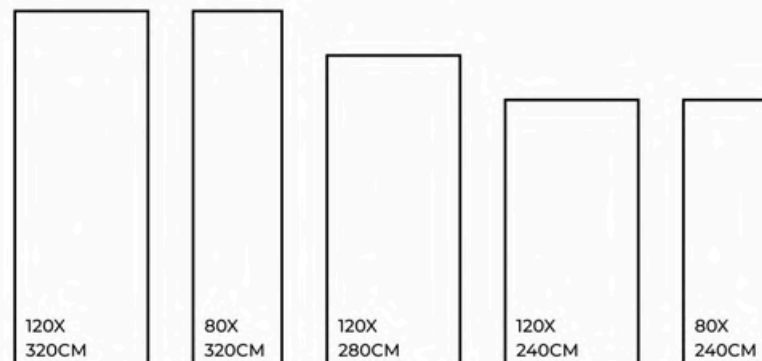

SIZES.
1200X3200MM | 800X3200MM
1200X2800MM | 1200X2400MM
800X2400MM

RANDOM.

01

CHOCOLATE | 1200X3200MM

*Product images are for illustrative purposes only and may differ from the actual product.

Eco Friendly