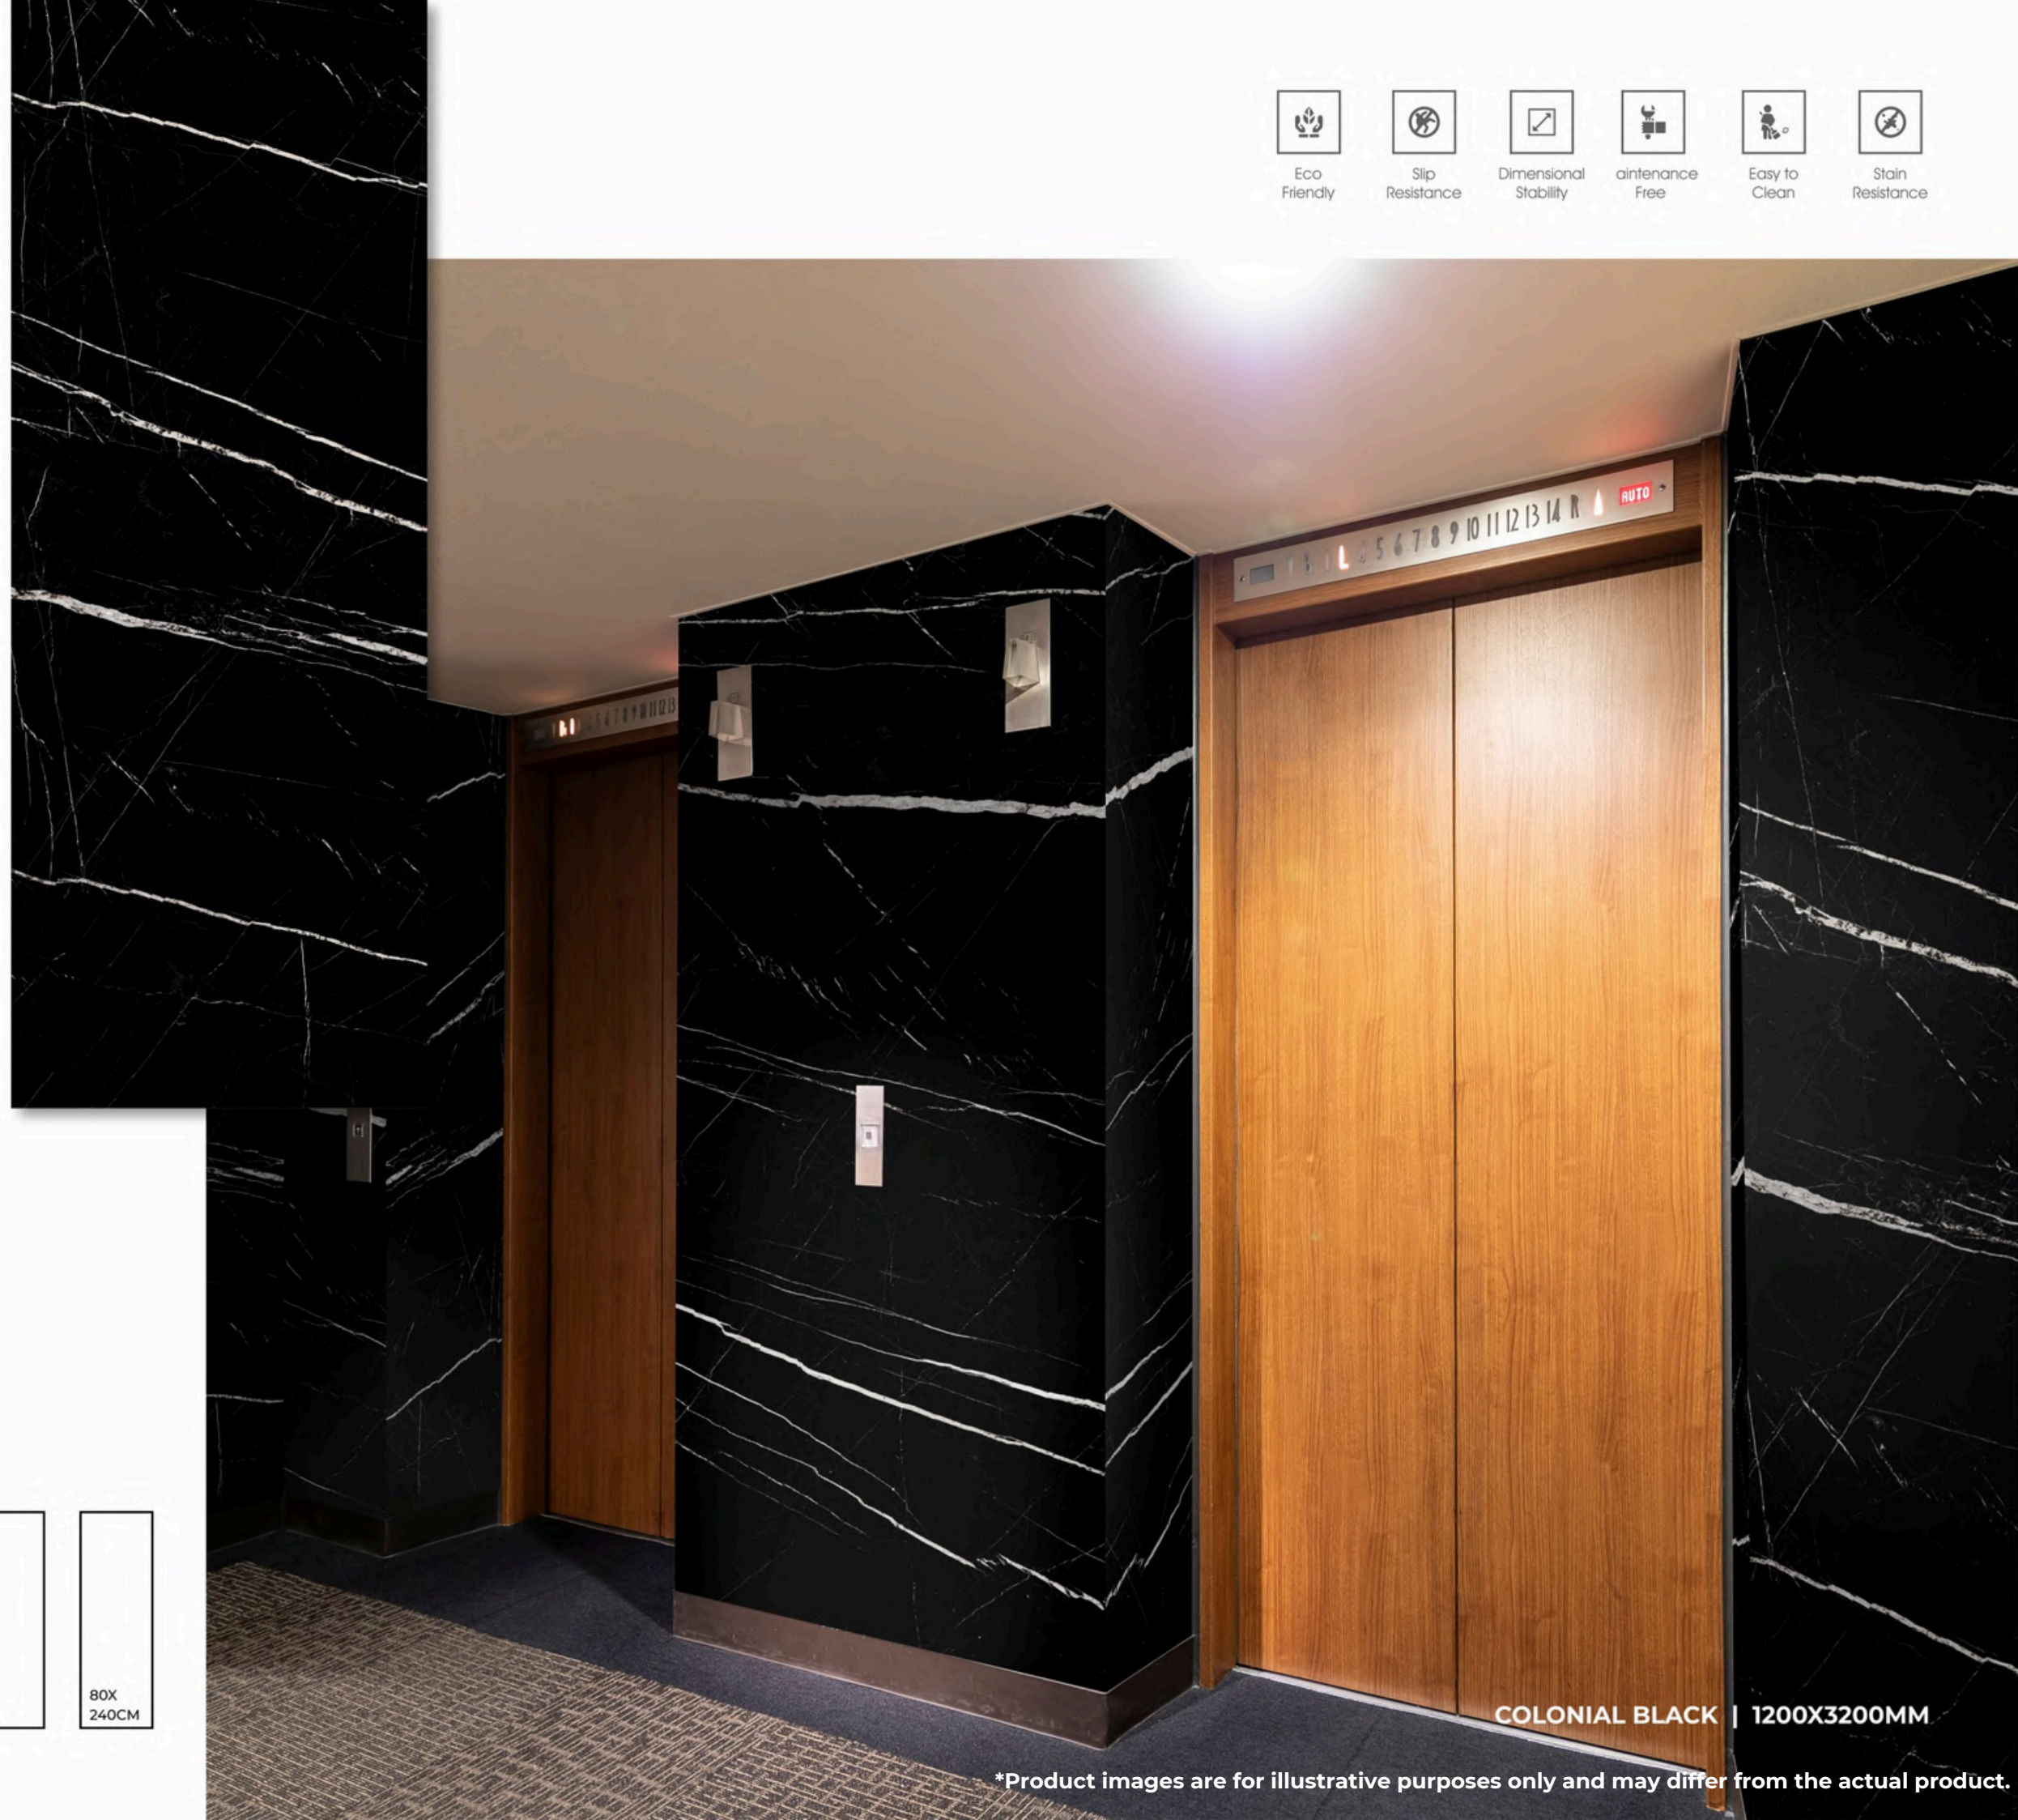

BRECCIA NATURAL | 1200X3200MM

*Product images are for illustrative purposes only and may differ from the actual product.

Eco Friendly

Slip Resistance

Dimensional Stability

Maintenance Free

Easy to Clean

Stain Resistance