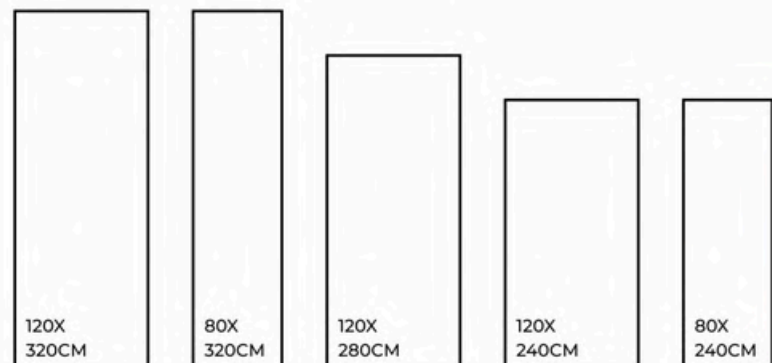

DETROIT FABIA

FINISHES.
GLOSSY | MATT | CARVING

SIZES.
1200X3200MM | 800X3200MM
1200X2800MM | 1200X2400MM
800X2400MM

RANDOM.

03

Eco
Friendly

Slip
Resistance

Dimensional
Stability

Maintenance
Free

Easy to
Clean

Stain
Resistance

DETROIT FABIA | 1200X3200MM

*Product images are for illustrative purposes only and may differ from the actual product.