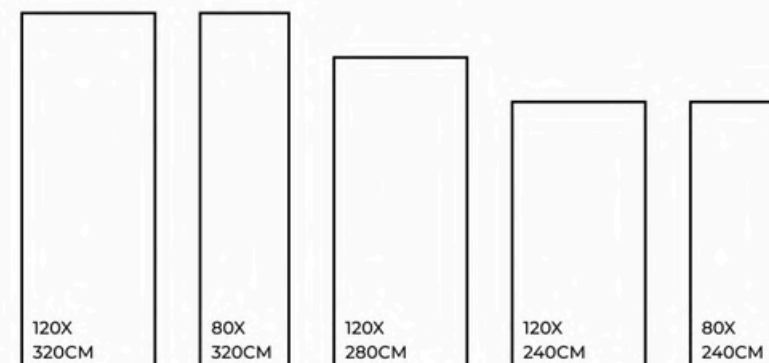

Easy to Clean

Stain Resistance

WHITE

FINISHES.
GLOSSY | MATT | CARVING

SIZES.
1200X3200MM | 800X3200MM
1200X2800MM | 1200X2400MM
800X2400MM

RANDOM.

01

WHITE | 1200X3200MM