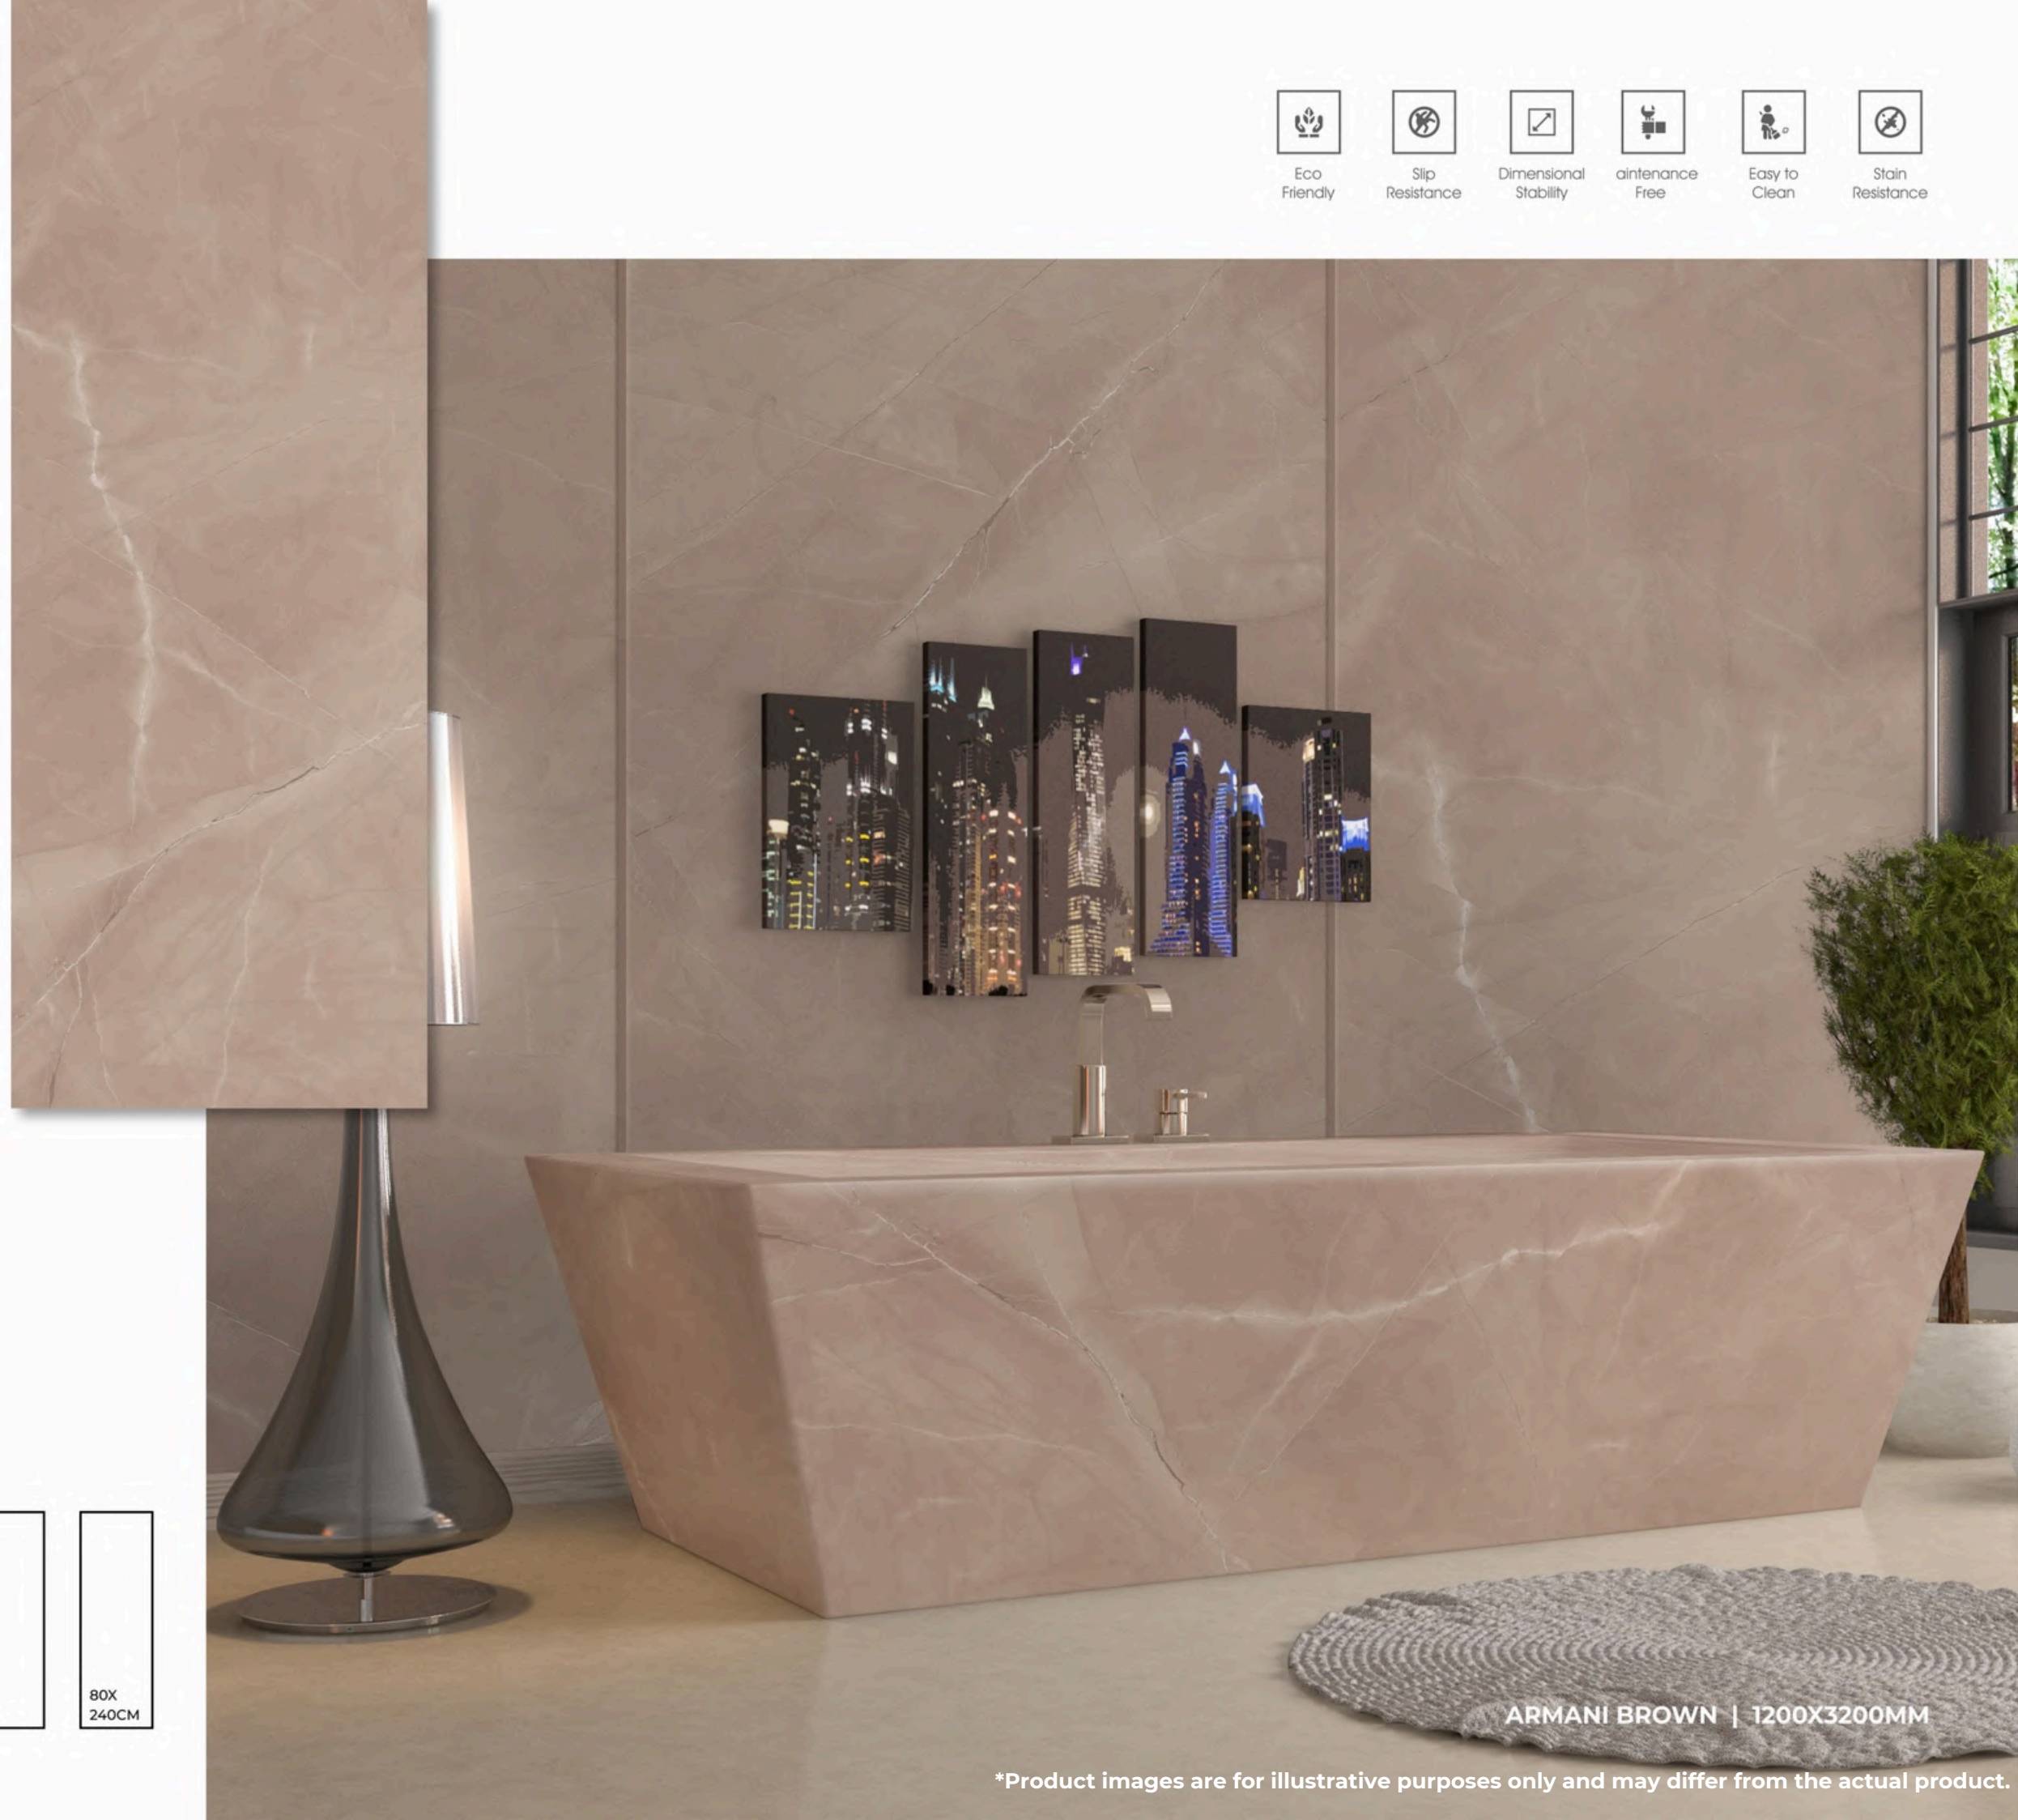

Eco Friendly

Slip Resistance

Dimensional Stability

Maintenance Free

Easy to Clean

Stain Resistance

ARMANI BROWN

FINISHES.
GLOSSY | MATT | CARVING

SIZES.
1200X3200MM | 800X3200MM
1200X2800MM | 1200X2400MM
800X2400MM

RANDOM.
02

ARMANI BROWN | 1200X3200MM

*Product images are for illustrative purposes only and may differ from the actual product.