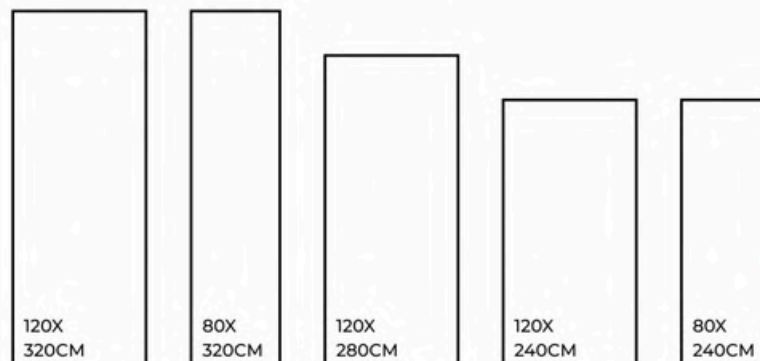

Dimensional
Stability

Maintenance
Free

Easy to
Clean

Stain
Resistance

CALACATTA IMPERIO | 1200X3200MM

*Product images are for illustrative purposes only and may differ from the actual product.

Eco Friendly

Slip Resistance

SIZES.
1200X3200MM | 800X3200MM
1200X2800MM | 1200X2400MM
800X2400MM

RANDOM.

02

120X
320CM

80X
320CM

120X
280CM

120X
240CM

80X
240CM