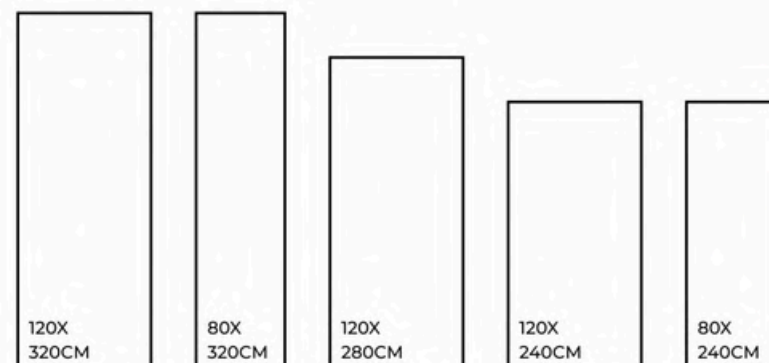

PORTORO BLACK

FINISHES.
GLOSSY | MATT | CARVING

SIZES.
1200X3200MM | 800X3200MM
1200X2800MM | 1200X2400MM
800X2400MM

RANDOM.

02

Eco
Friendly

Slip
Resistance

Dimensional
Stability

Maintenance
Free

Easy to
Clean

Stain
Resistance

PORTORO BLACK | 1200X3200MM

*Product images are for illustrative purposes only and may differ from the actual product.