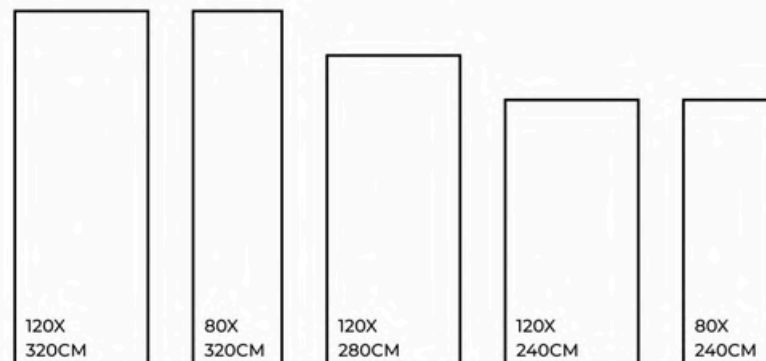

MATALIX BLUE

FINISHES.
GLOSSY | MATT | CARVING

SIZES.
1200X3200MM | 800X3200MM
1200X2800MM | 1200X2400MM
800X2400MM

RANDOM.

02

Eco
Friendly

Slip
Resistance

Dimensional
Stability

Maintenance
Free

Easy to
Clean

Stain
Resistance